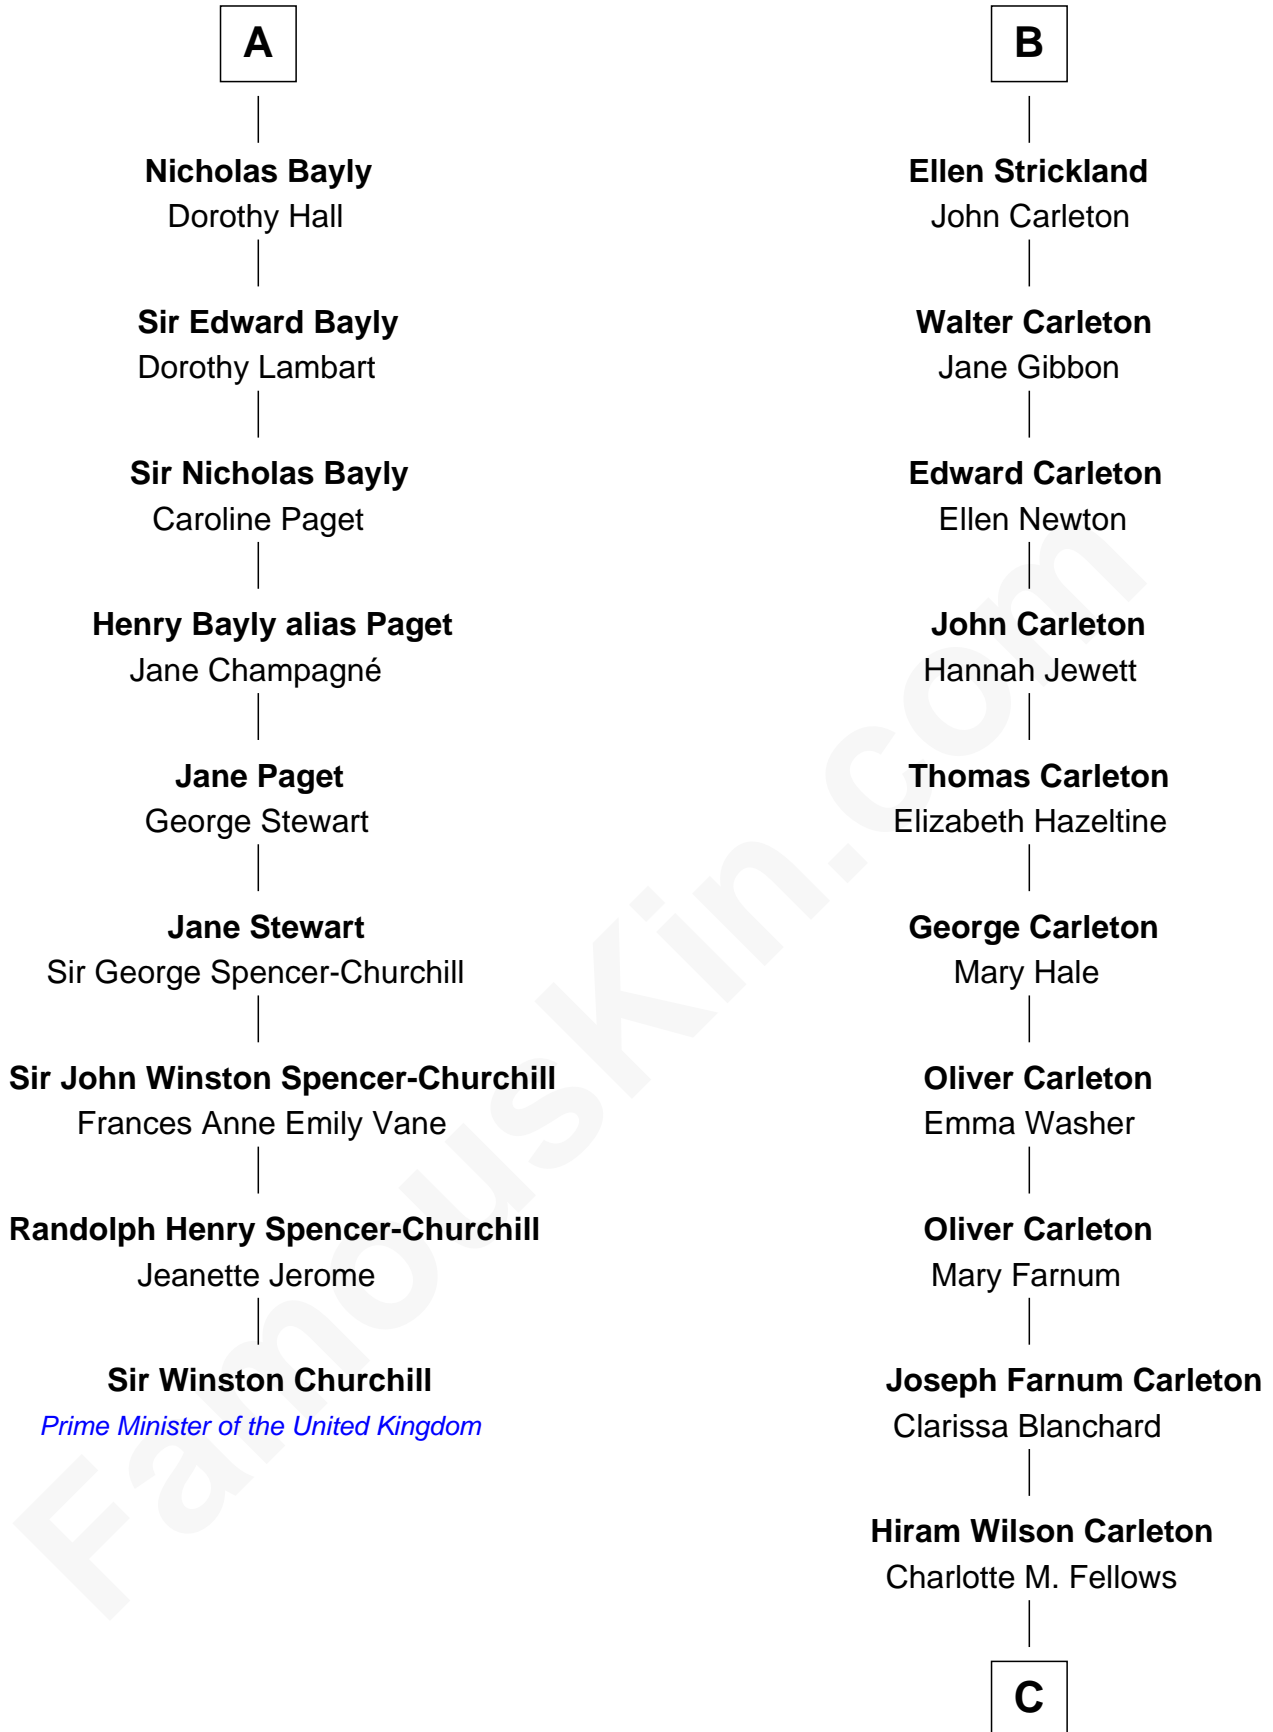

FamousKin.com
Relationship Chart of
Sir Winston Churchill
Prime Minister of the United Kingdom

15th cousin 5 times removed of

Mickey Rourke
Movie Actor

C

Joseph Clinton Carleton

Maud Alice Fitts

Hazel May Carleton

Leonard Ernest Cameron

Annette Elizabeth Cameron

Philip Andrew Rourke

Mickey Rourke

Movie Actor