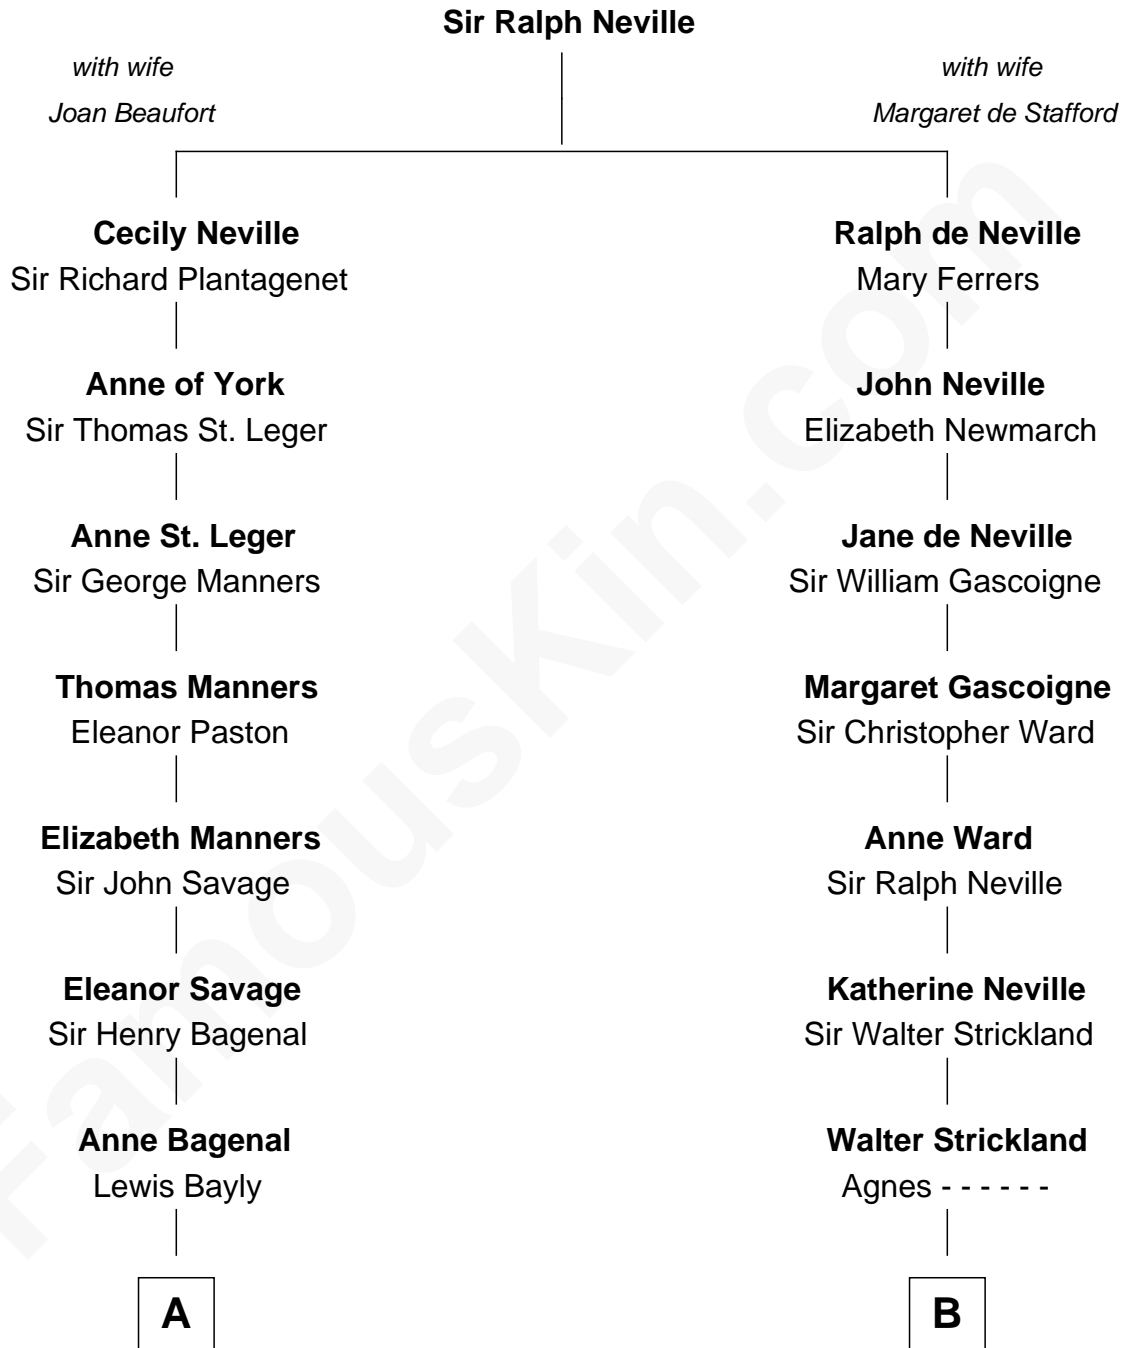

FamousKin.com
Relationship Chart of
Sir Winston Churchill
Prime Minister of the United Kingdom

15th cousin 5 times removed of

Mickey Rourke
Movie Actor

C

Joseph Clinton Carleton

Maud Alice Fitts

Hazel May Carleton

Leonard Ernest Cameron

Annette Elizabeth Cameron

Philip Andrew Rourke

Mickey Rourke

Movie Actor