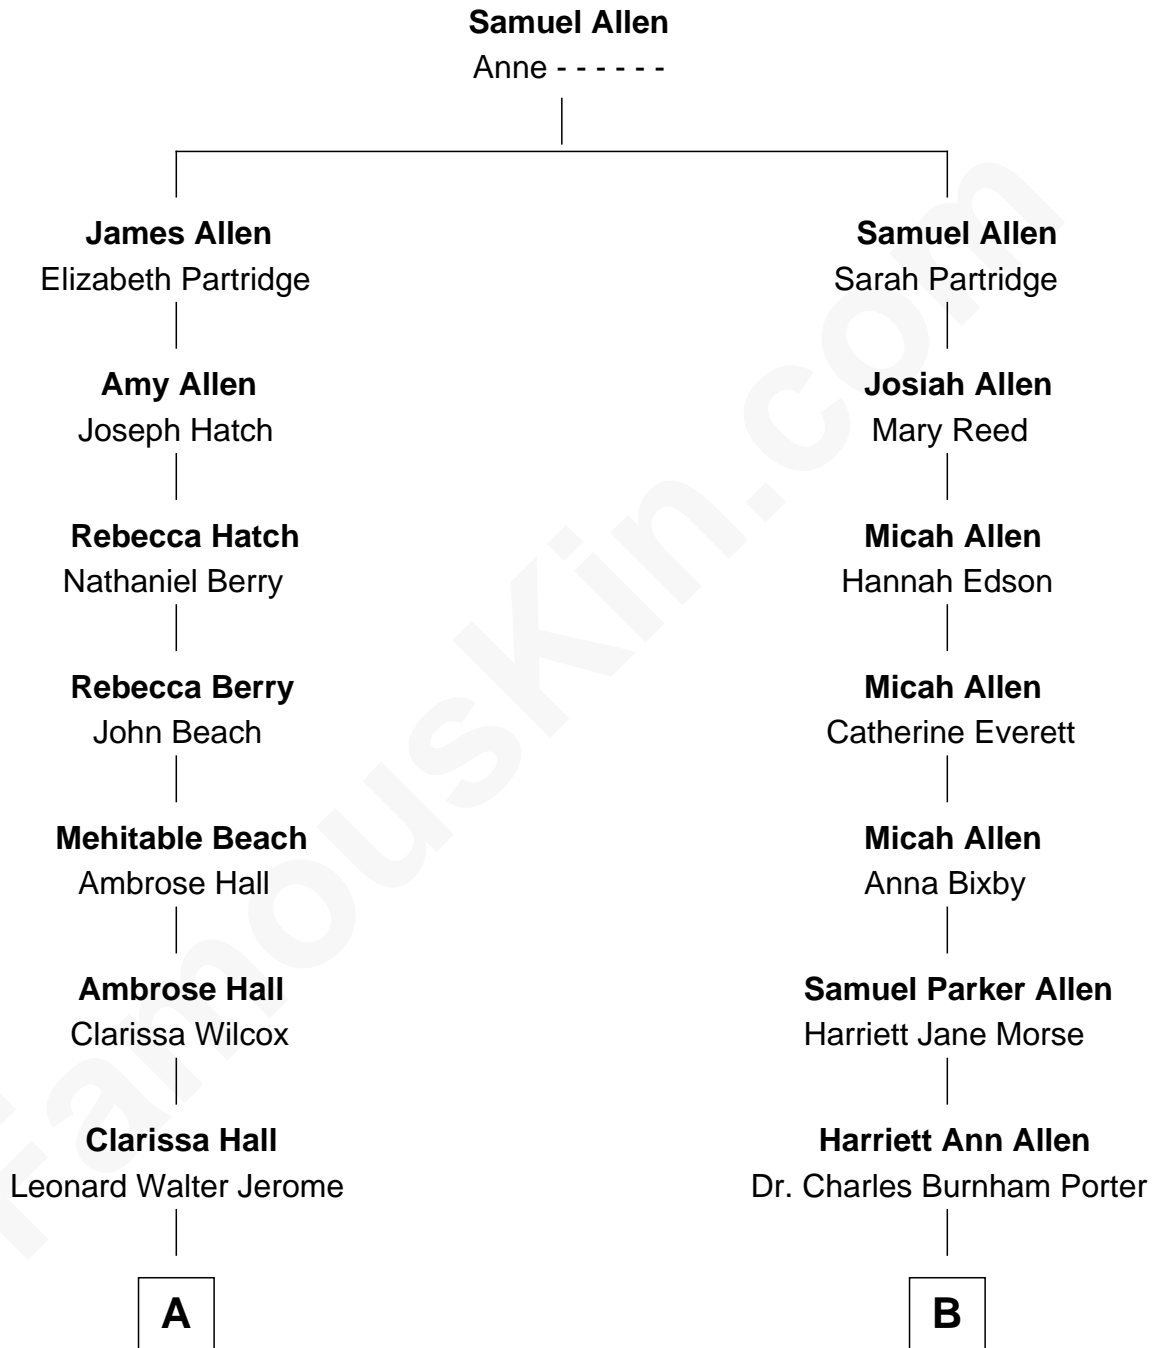

FamousKin.com Relationship Chart of

Sir Winston Churchill

Prime Minister of the United Kingdom

8th cousin 1 time removed of

Story Musgrave

NASA Astronaut

A

Jeanette Jerome
Randolph Henry Spencer-Churchill

Sir Winston Churchill
Prime Minister of the United Kingdom

B

Edith Elise Porter
Dr. Percy B. Musgrave

Percy Musgrave
Marguerite Swann

Story Musgrave
NASA Astronaut

FamousKin.com