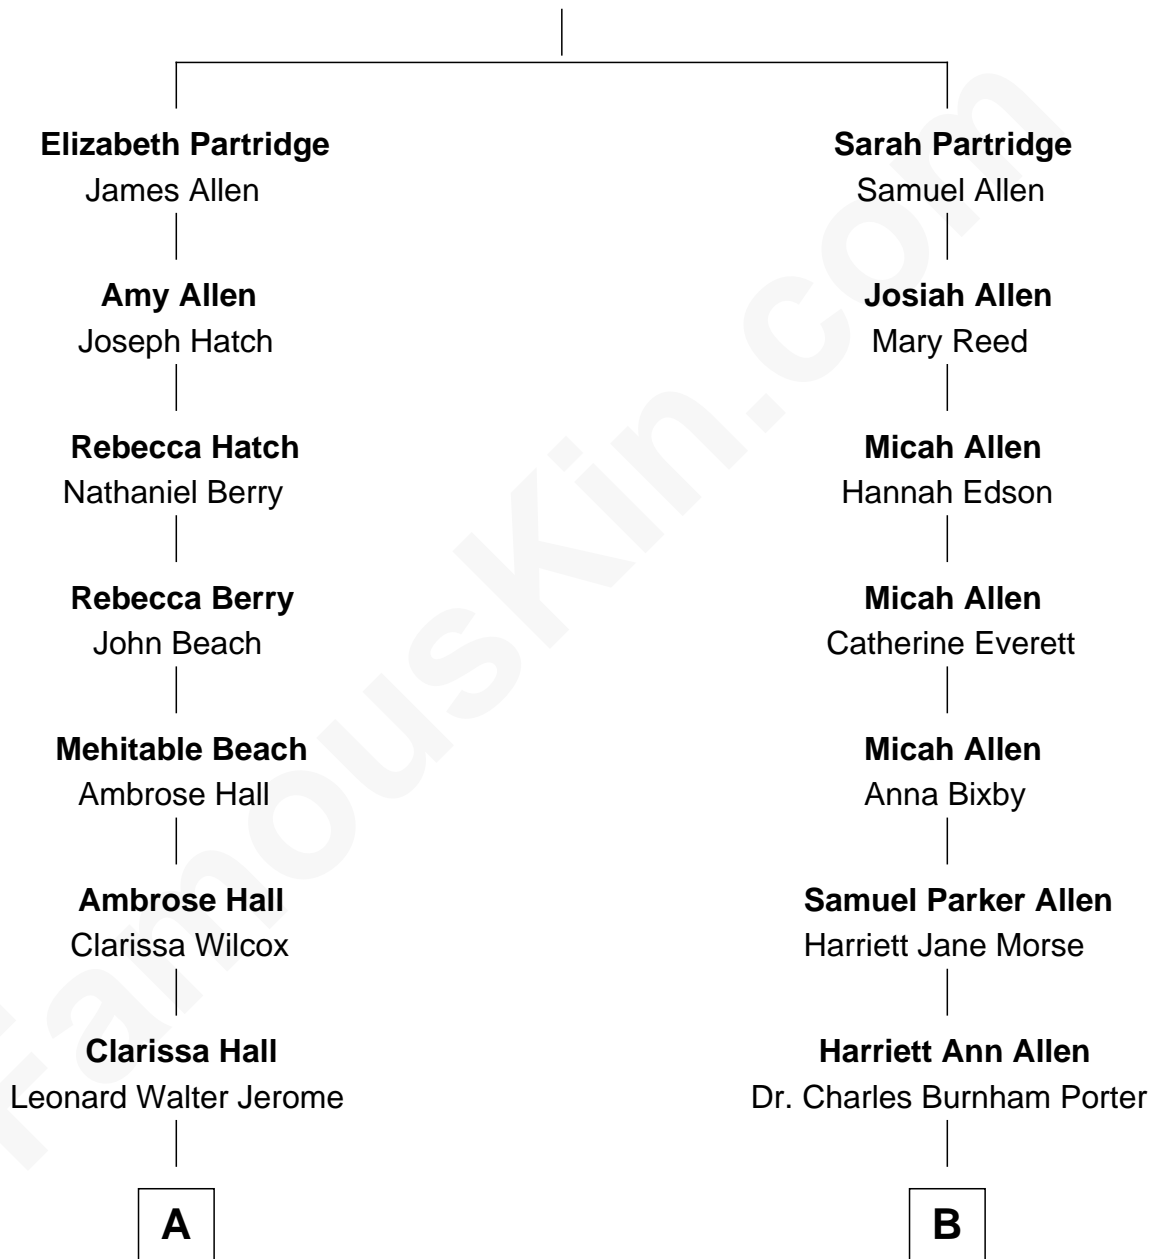

FamousKin.com Relationship Chart of

Sir Winston Churchill

Prime Minister of the United Kingdom

8th cousin 1 time removed of

Story Musgrave

NASA Astronaut

George Partridge

Sarah Tracy

A

Jeanette Jerome
Randolph Henry Spencer-Churchill

Sir Winston Churchill
Prime Minister of the United Kingdom

B

Edith Elise Porter
Dr. Percy B. Musgrave

Percy Musgrave
Marguerite Swann

Story Musgrave
NASA Astronaut