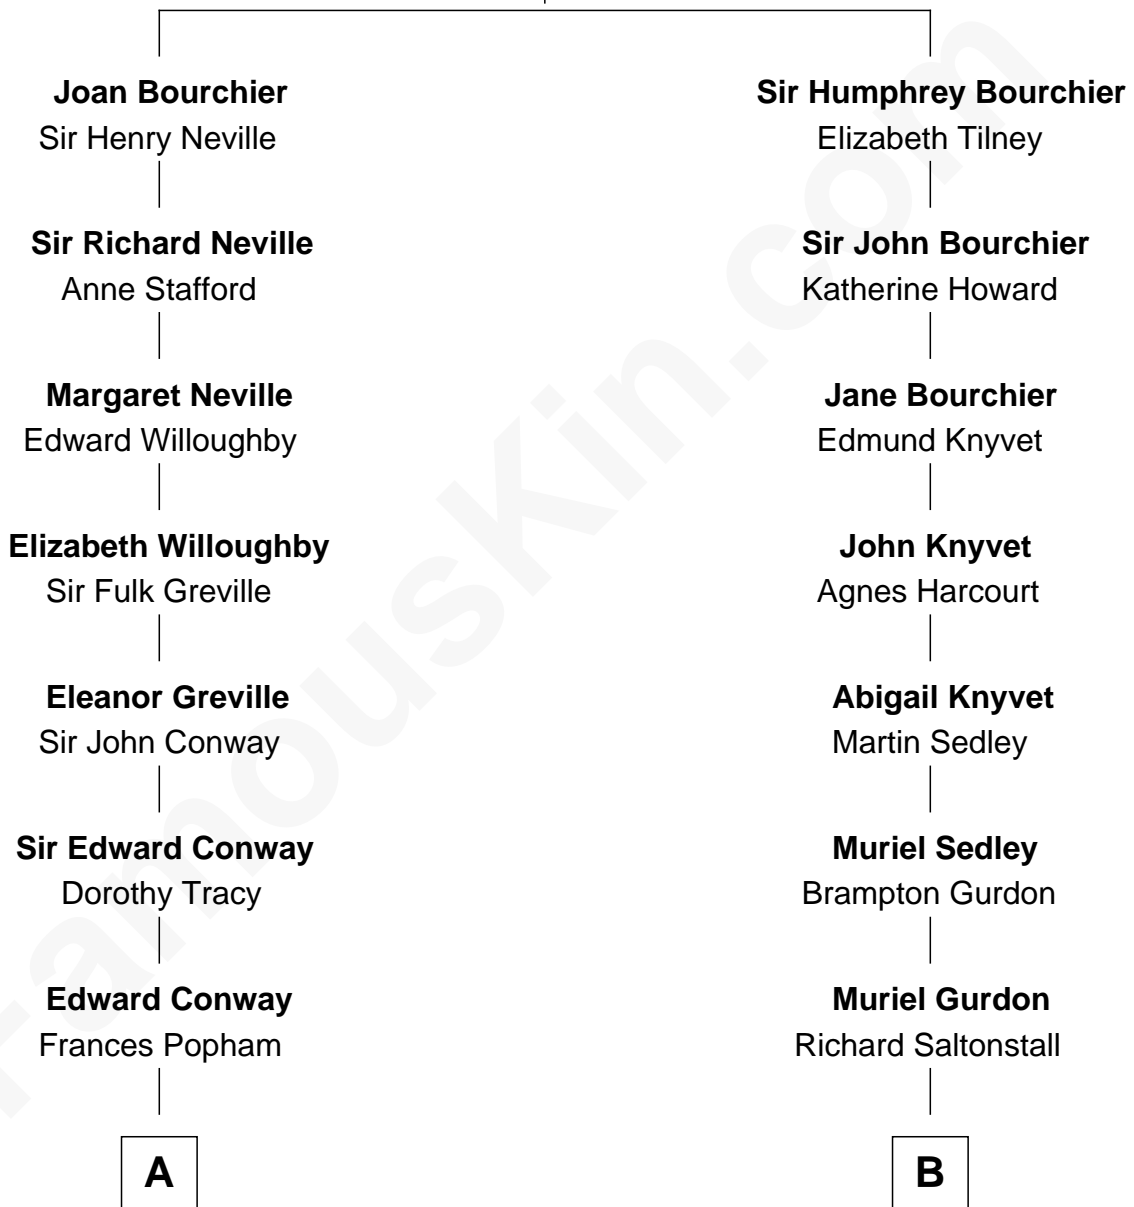

FamousKin.com

Relationship Chart of

Sir Winston Churchill

Prime Minister of the United Kingdom

16th cousin 1 time removed of

Story Musgrave
NASA Astronaut

Sir John Bouchier
Margaret Berners

A