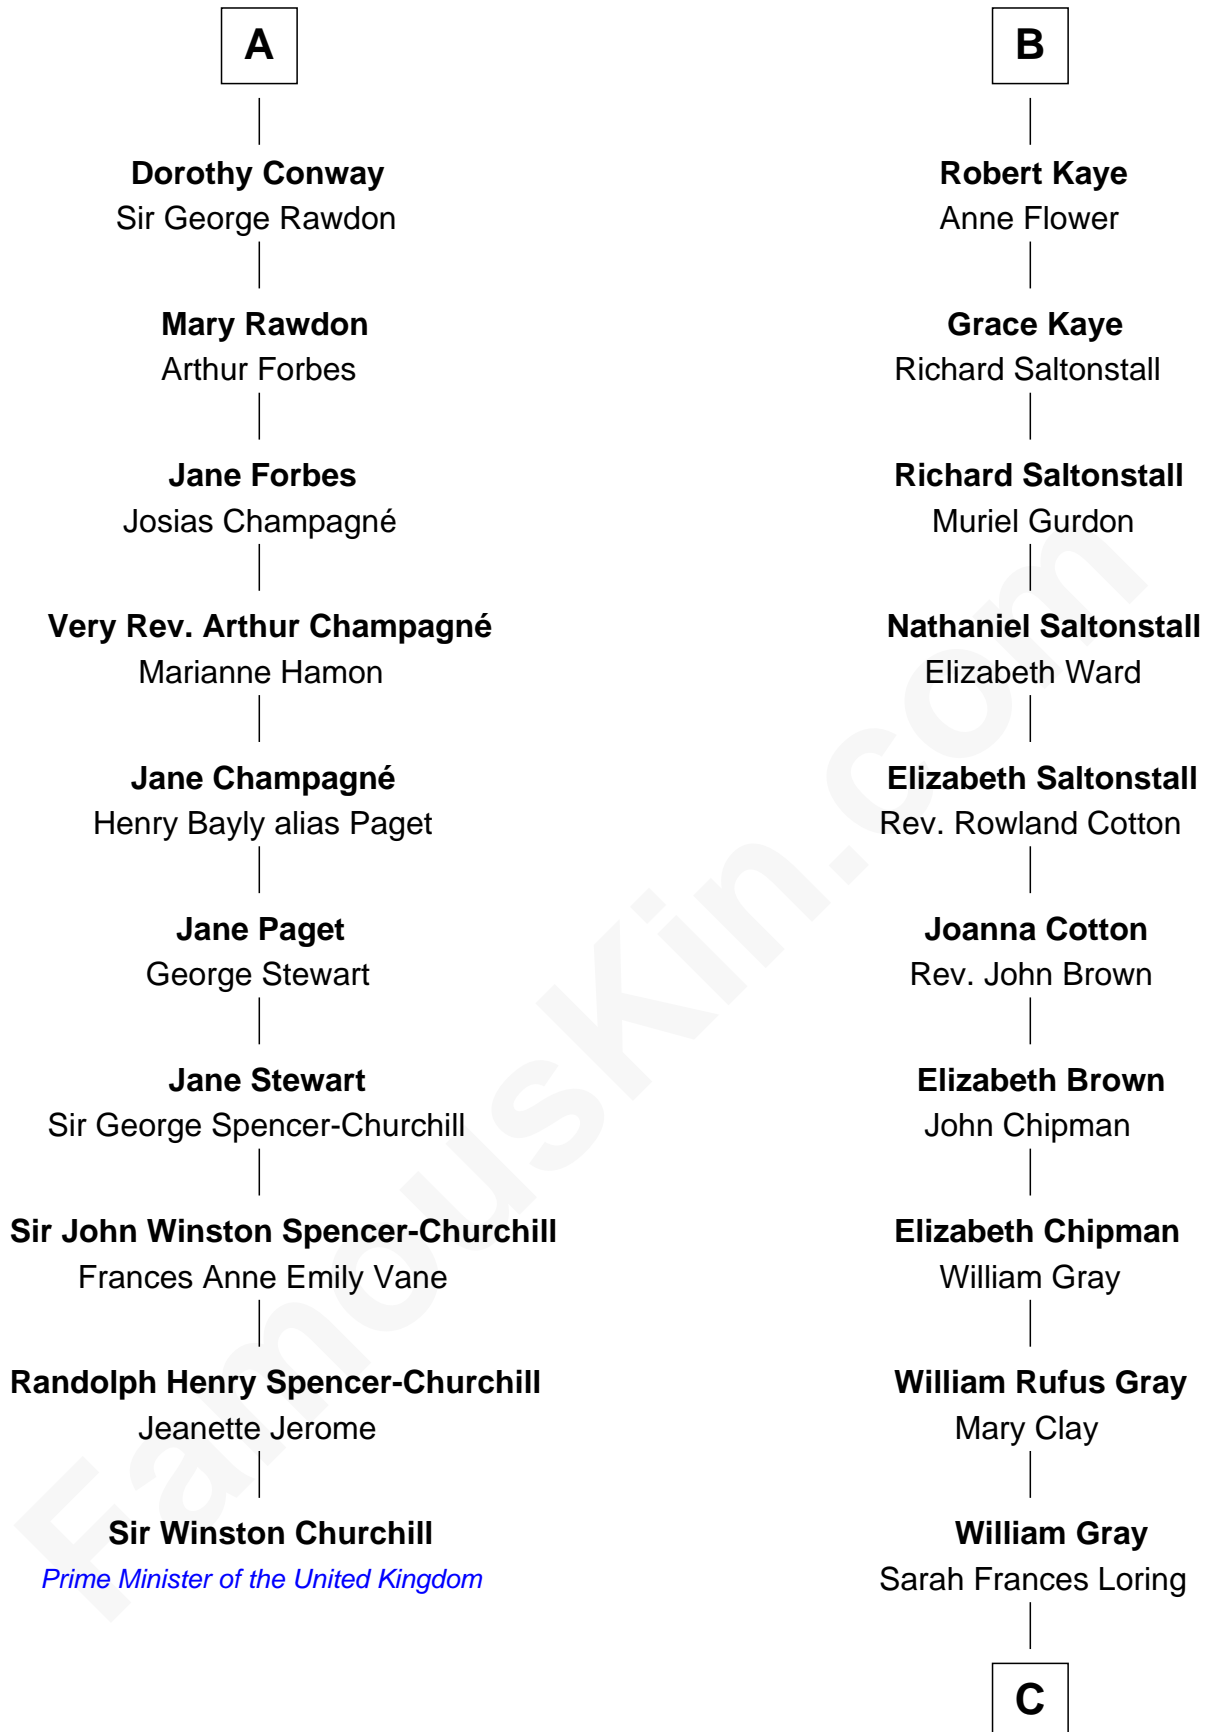

FamousKin.com

Relationship Chart of

Sir Winston Churchill

Prime Minister of the United Kingdom

16th cousin 4 times removed of

Story Musgrave
NASA Astronaut

Margaret de Stafford
Sir Ralph Neville

Philippe Neville
Sir Thomas Dacre

B

C

Edward Gray

Elizabeth Gray Story

Marguerite Gray

John Butler Swann

Marguerite Swann

Percy Musgrave