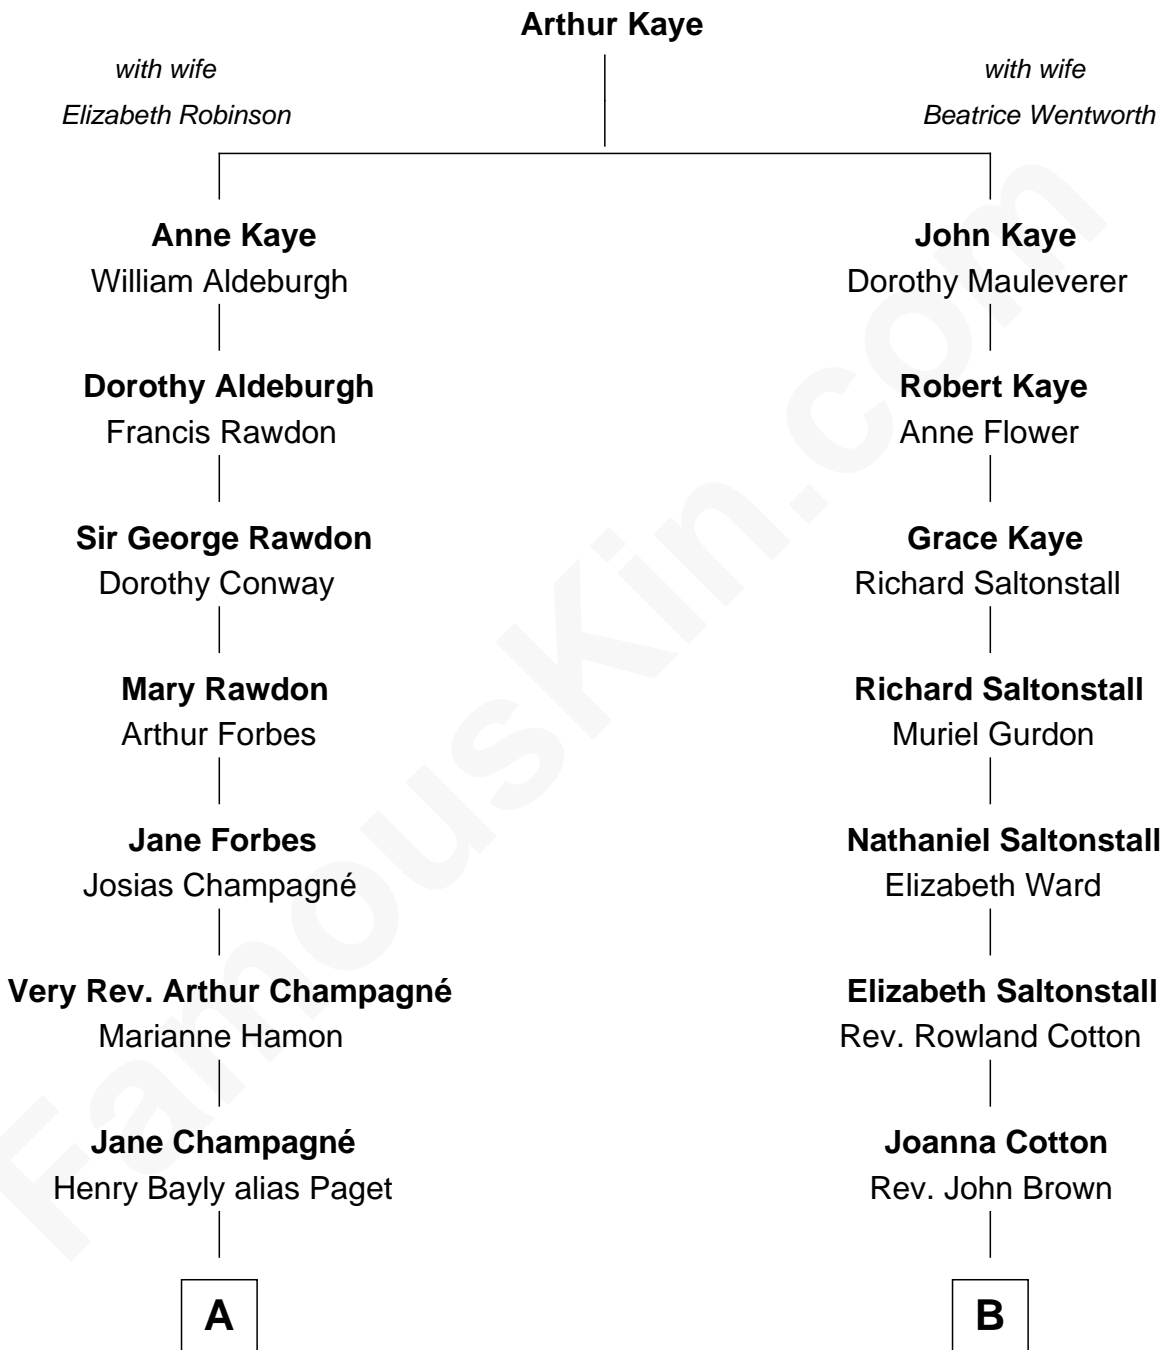

FamousKin.com

Relationship Chart of

Sir Winston Churchill

Prime Minister of the United Kingdom

11th cousin 3 times removed of

Story Musgrave

NASA Astronaut

A

Jane Paget
George Stewart

Jane Stewart
Sir George Spencer-Churchill

Sir John Winston Spencer-Churchill
Frances Anne Emily Vane

Randolph Henry Spencer-Churchill
Jeanette Jerome

Sir Winston Churchill
Prime Minister of the United Kingdom

B

Elizabeth Brown
John Chipman

Elizabeth Chipman
William Gray

William Rufus Gray
Mary Clay

William Gray
Sarah Frances Loring

Edward Gray
Elizabeth Gray Story

Marguerite Gray
John Butler Swann

Marguerite Swann
Percy Musgrave

Story Musgrave
NASA Astronaut

FamousKin.com