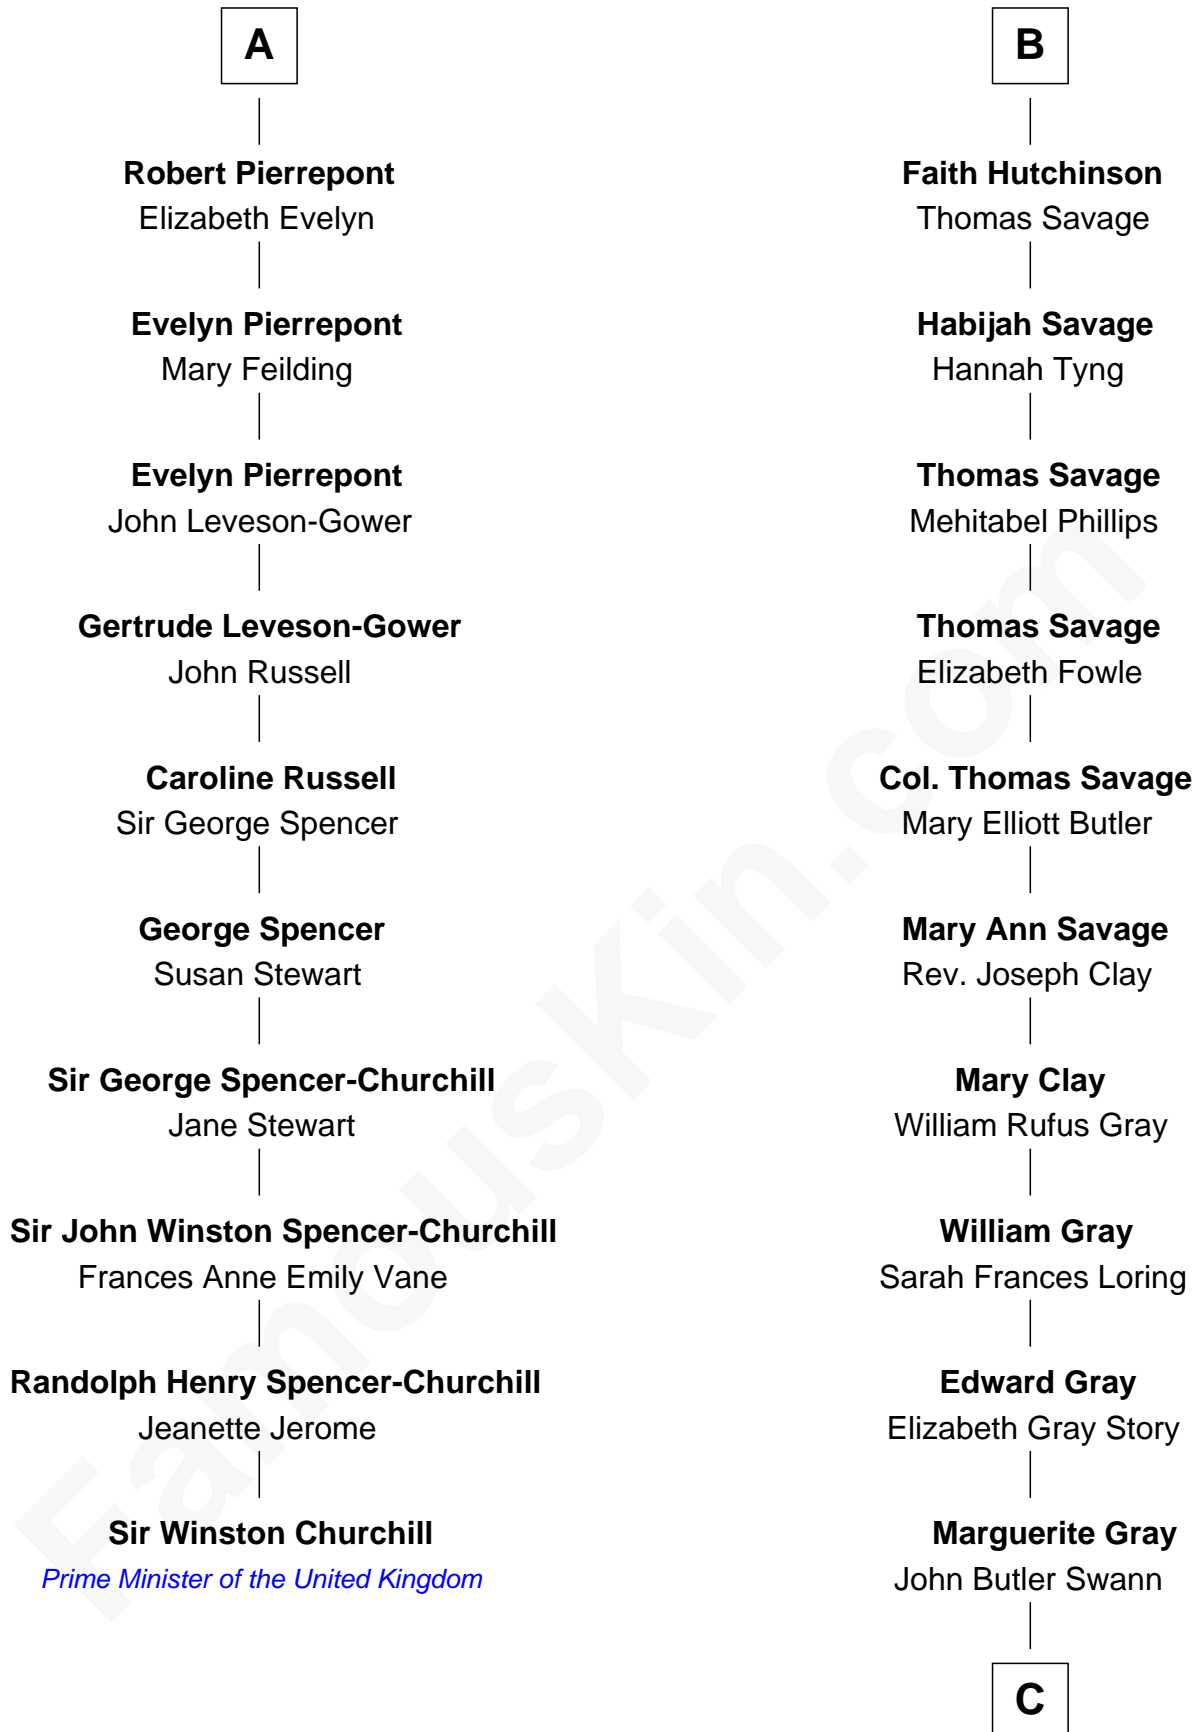

FamousKin.com

Relationship Chart of

Sir Winston Churchill

Prime Minister of the United Kingdom

16th cousin 2 times removed of

Story Musgrave
NASA Astronaut

C

—
Marguerite Swann

Percy Musgrave

—
Story Musgrave

NASA Astronaut

FamousKin.com