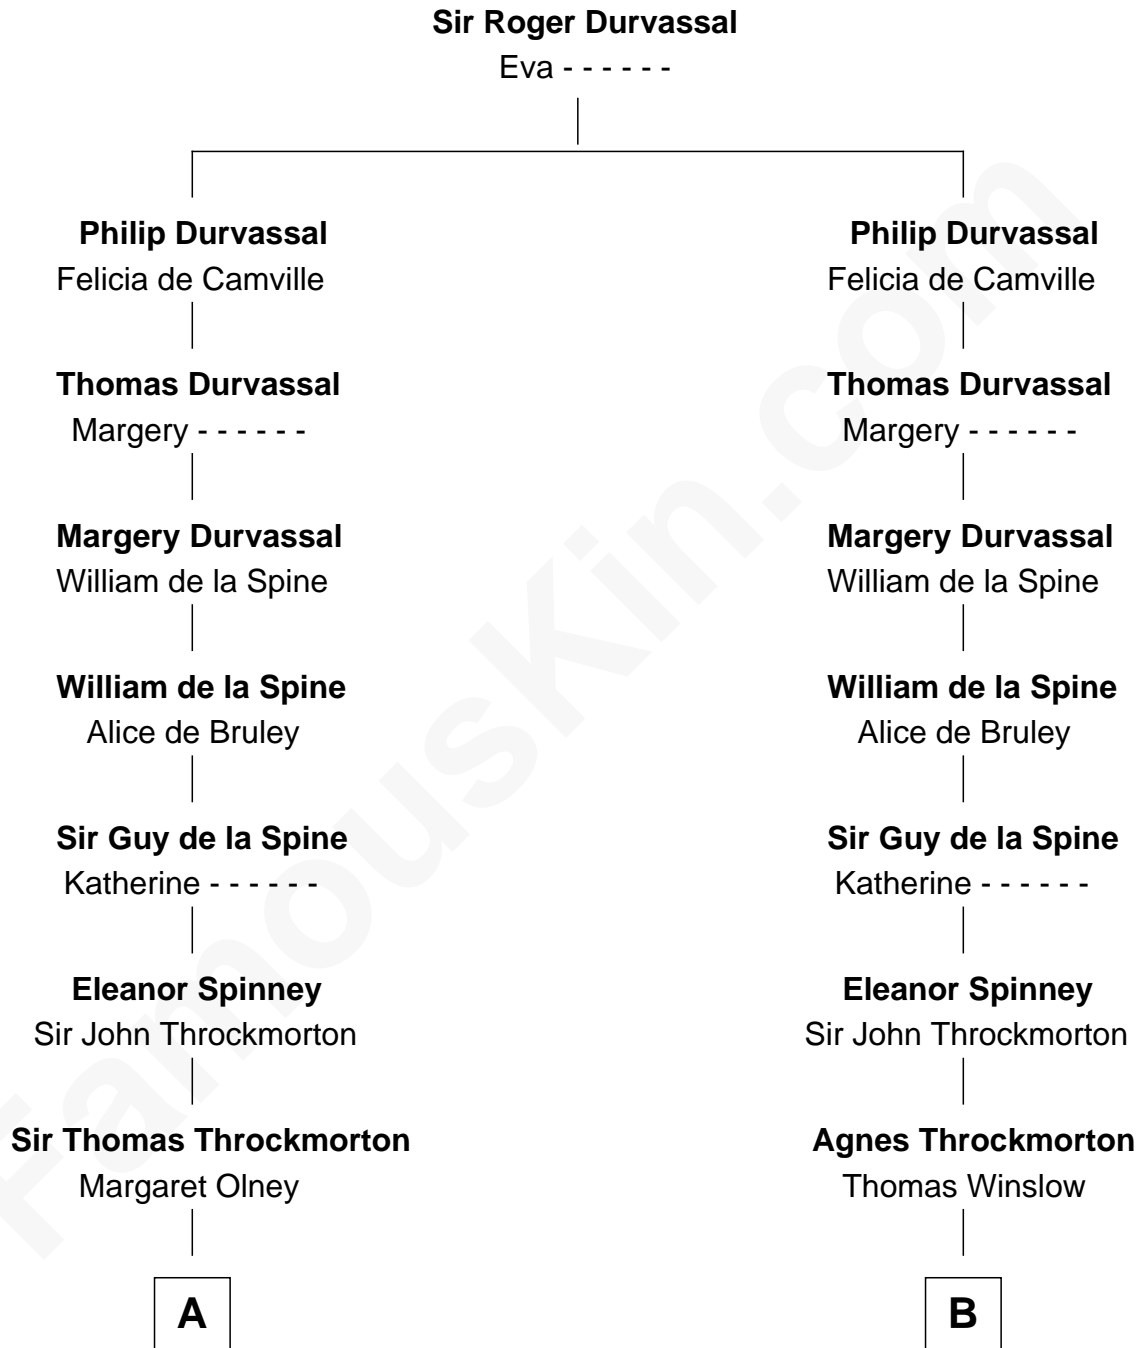

FamousKin.com

Relationship Chart of

Sir Winston Churchill

Prime Minister of the United Kingdom

21st cousin of

Thomas Waldo Story

English/American Sculptor

C

George Spencer
Susan Stewart

Sir George Spencer-Churchill
Jane Stewart

Sir John Winston Spencer-Churchill
Frances Anne Emily Vane

Randolph Henry Spencer-Churchill
Jeanette Jerome

Sir Winston Churchill
Prime Minister of the United Kingdom

D

Eunice Williams
Joseph Gallup

Lucy Gallup
James Eldredge

Oliver Eldredge
Hannah Finalley

Emelyn Eldredge
William Wetmore Story

Thomas Waldo Story
English/American Sculptor

FamousKin.com