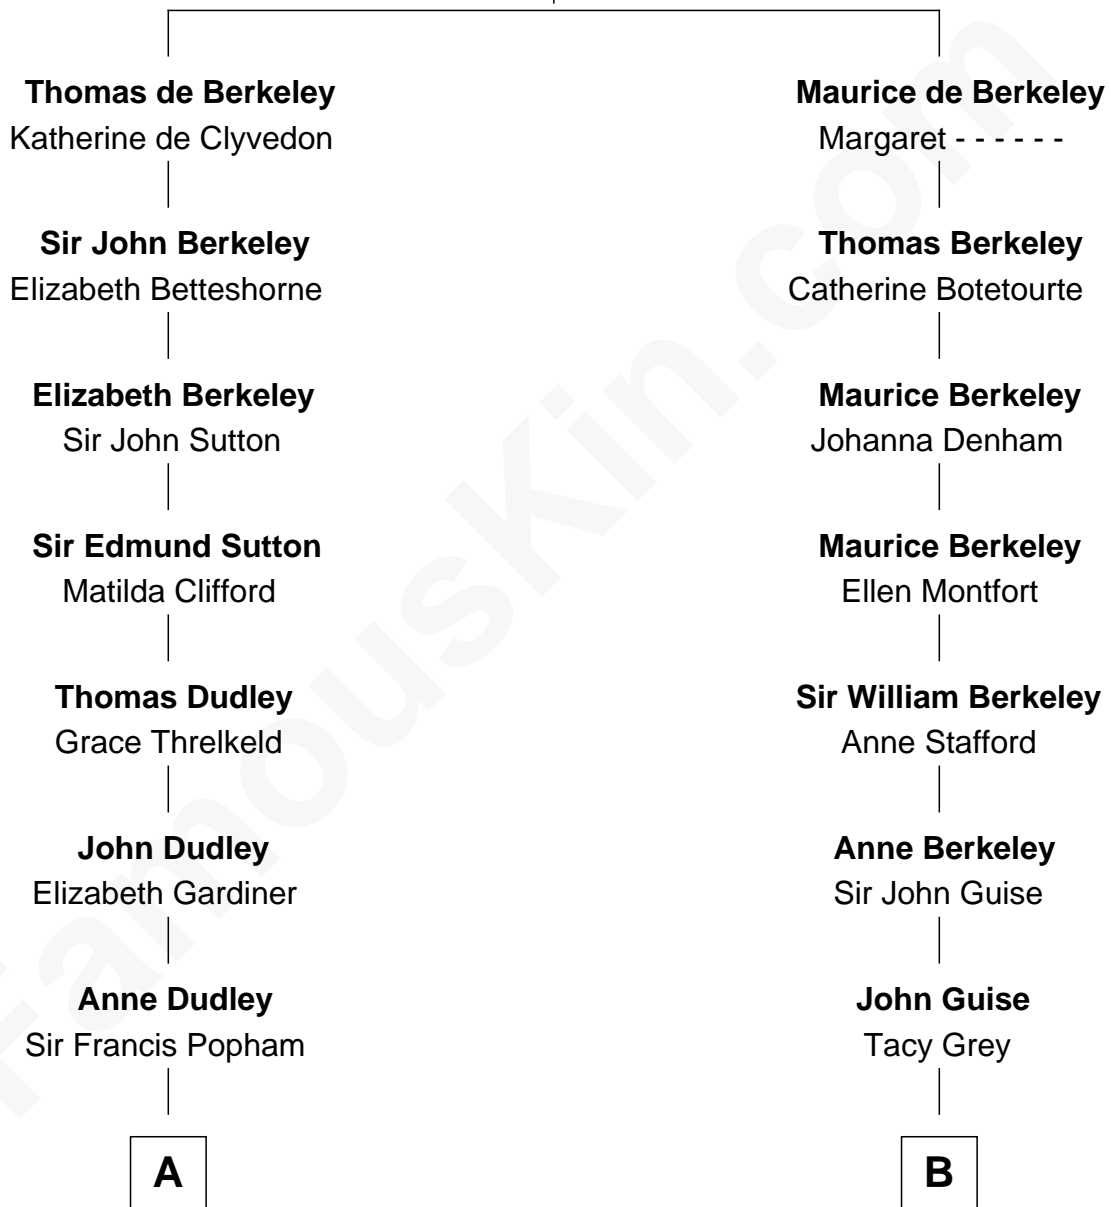

## Relationship Chart of

### Sir Winston Churchill

*Prime Minister of the United Kingdom*

17th cousin 4 times removed of

**Linda Hunt**

*TV and Movie Actress*

**Sir Maurice de Berkeley**

Eve la Zouche

C

**Charles Edwin Hunt**

Marcia E. Phillips

**Charles Phillips Hunt**

Ella Maria Read

**Charles Edwin Hunt**

Louise Phipps Davy

**Raymond Davy Hunt**

Elsie R. Doying