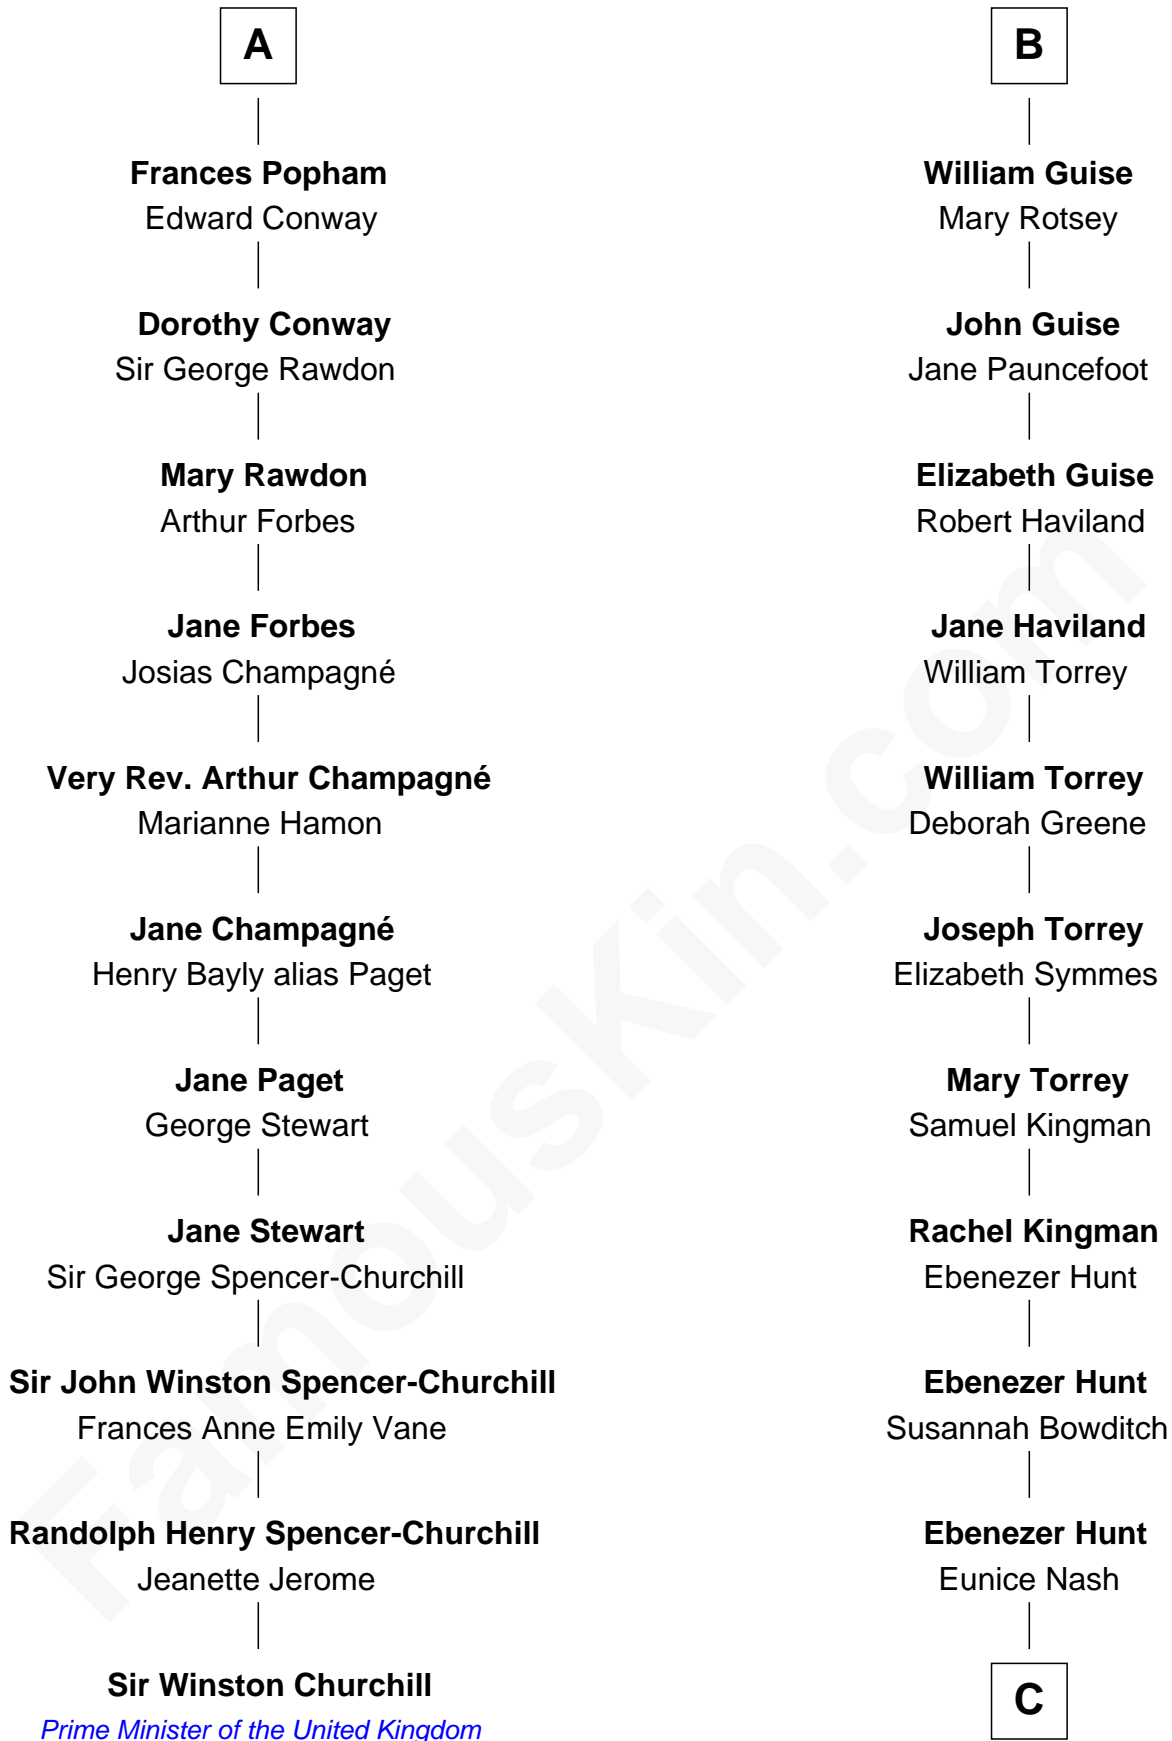

## Relationship Chart of

### Sir Winston Churchill

*Prime Minister of the United Kingdom*

17th cousin 4 times removed of

**Linda Hunt**

*TV and Movie Actress*

**Sir Maurice de Berkeley**

Eve la Zouche

C

**Charles Edwin Hunt**

Marcia E. Phillips

**Charles Phillips Hunt**

Ella Maria Read

**Charles Edwin Hunt**

Louise Phipps Davy

**Raymond Davy Hunt**

Elsie R. Doying