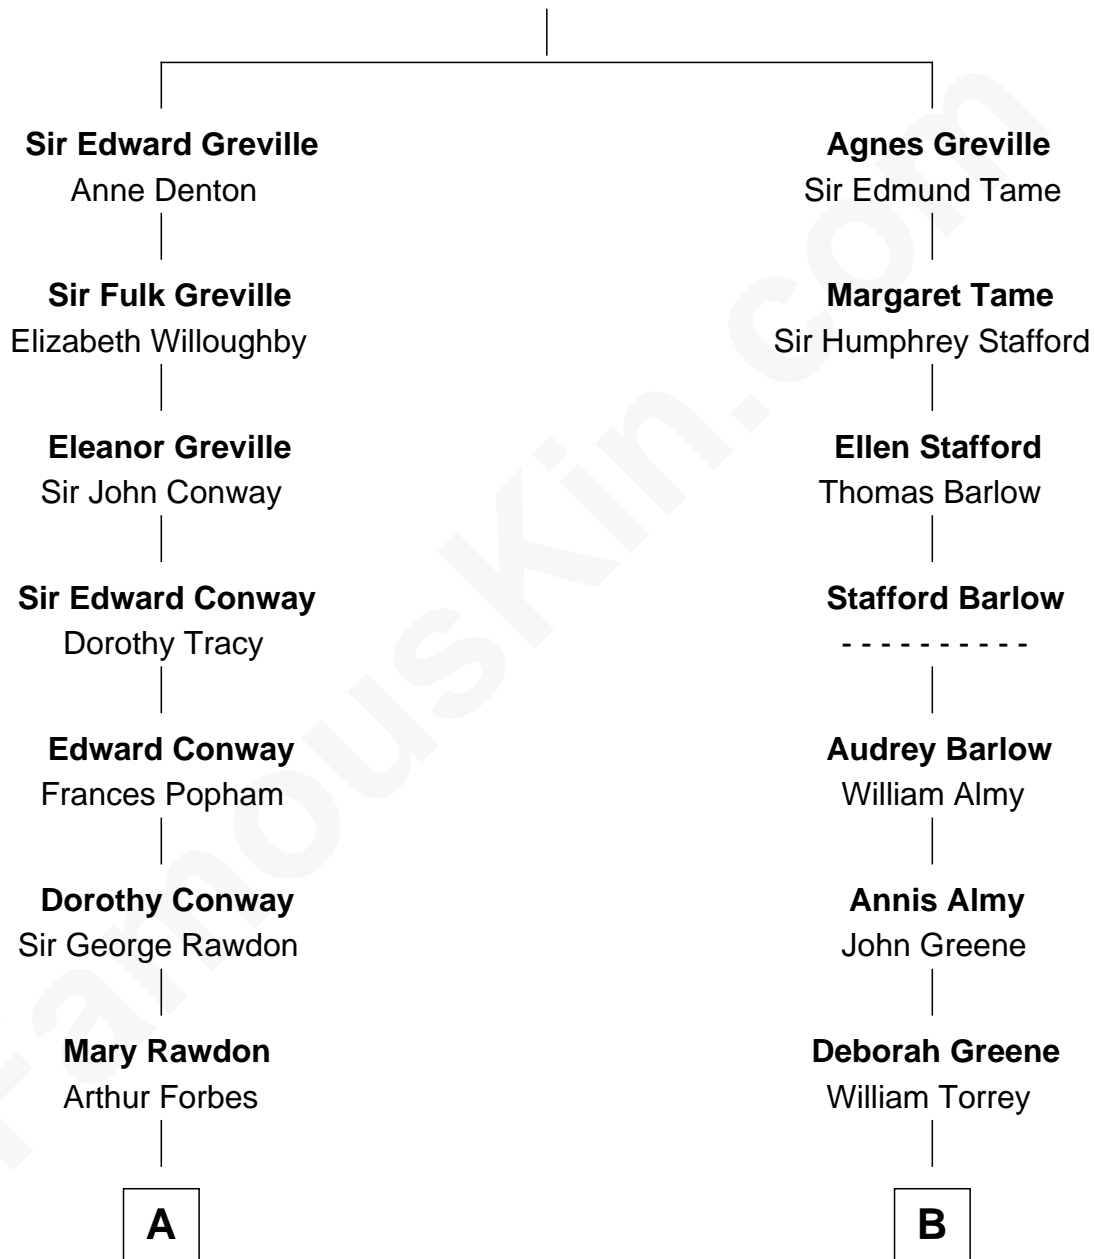

Linda Hunt

TV and Movie Actress

John Greville

Jane Forster