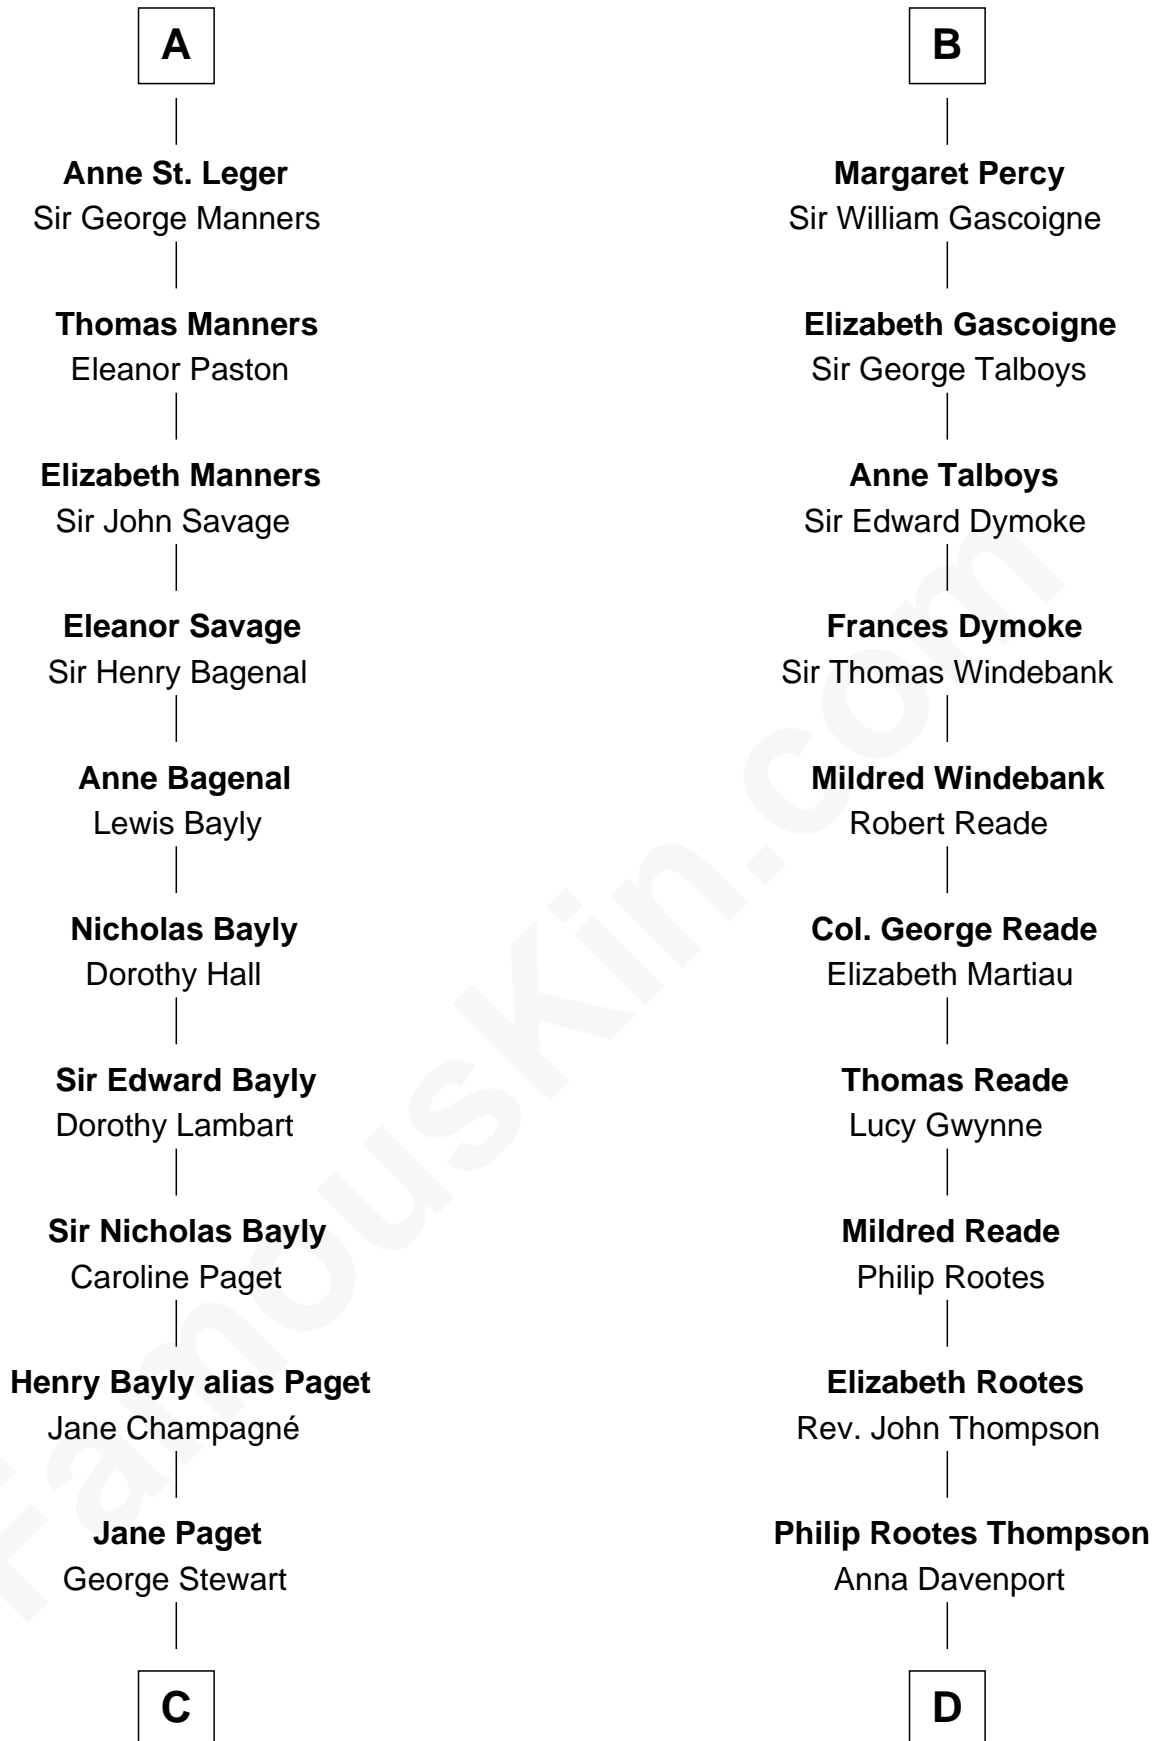

FamousKin.com

Relationship Chart of

Sir Winston Churchill

Prime Minister of the United Kingdom

20th cousin 1 time removed of

General George S. Patton

U.S. Army - World War II

Alan la Zouche

Ellen de Quincy

C

Jane Stewart
Sir George Spencer-Churchill

Sir John Winston Spencer-Churchill
Frances Anne Emily Vane

Randolph Henry Spencer-Churchill
Jeanette Jerome

Sir Winston Churchill
Prime Minister of the United Kingdom