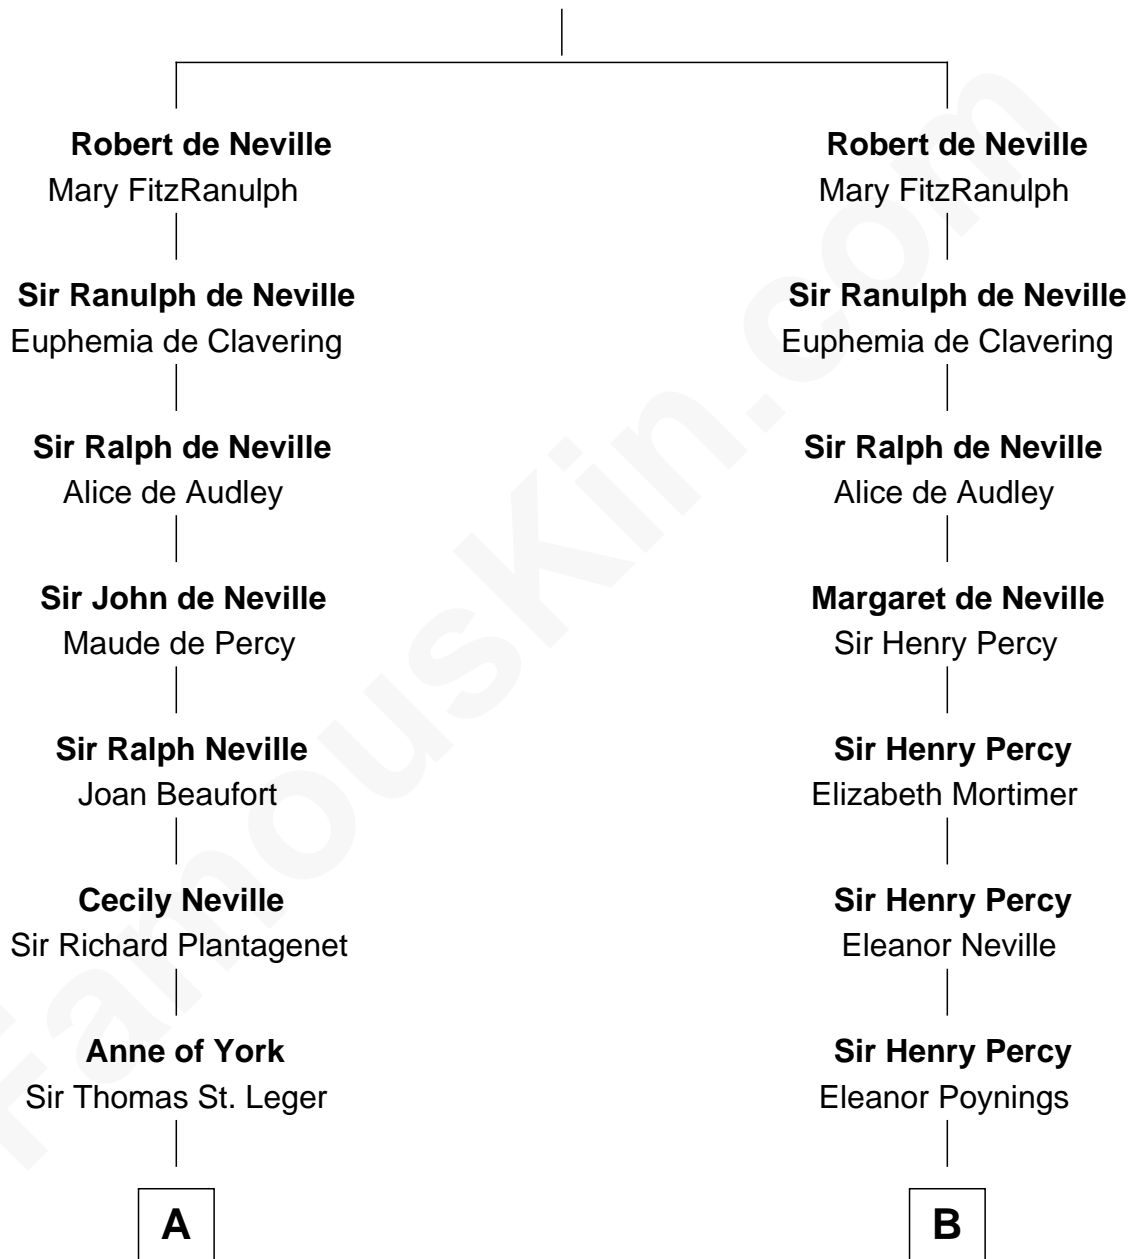

FamousKin.com

Relationship Chart of

Sir Winston Churchill

Prime Minister of the United Kingdom

20th cousin 1 time removed of

General George S. Patton

U.S. Army - World War II

Sir Robert de Neville

C

Jane Stewart
Sir George Spencer-Churchill

Sir John Winston Spencer-Churchill
Frances Anne Emily Vane

Randolph Henry Spencer-Churchill
Jeanette Jerome

Sir Winston Churchill
Prime Minister of the United Kingdom