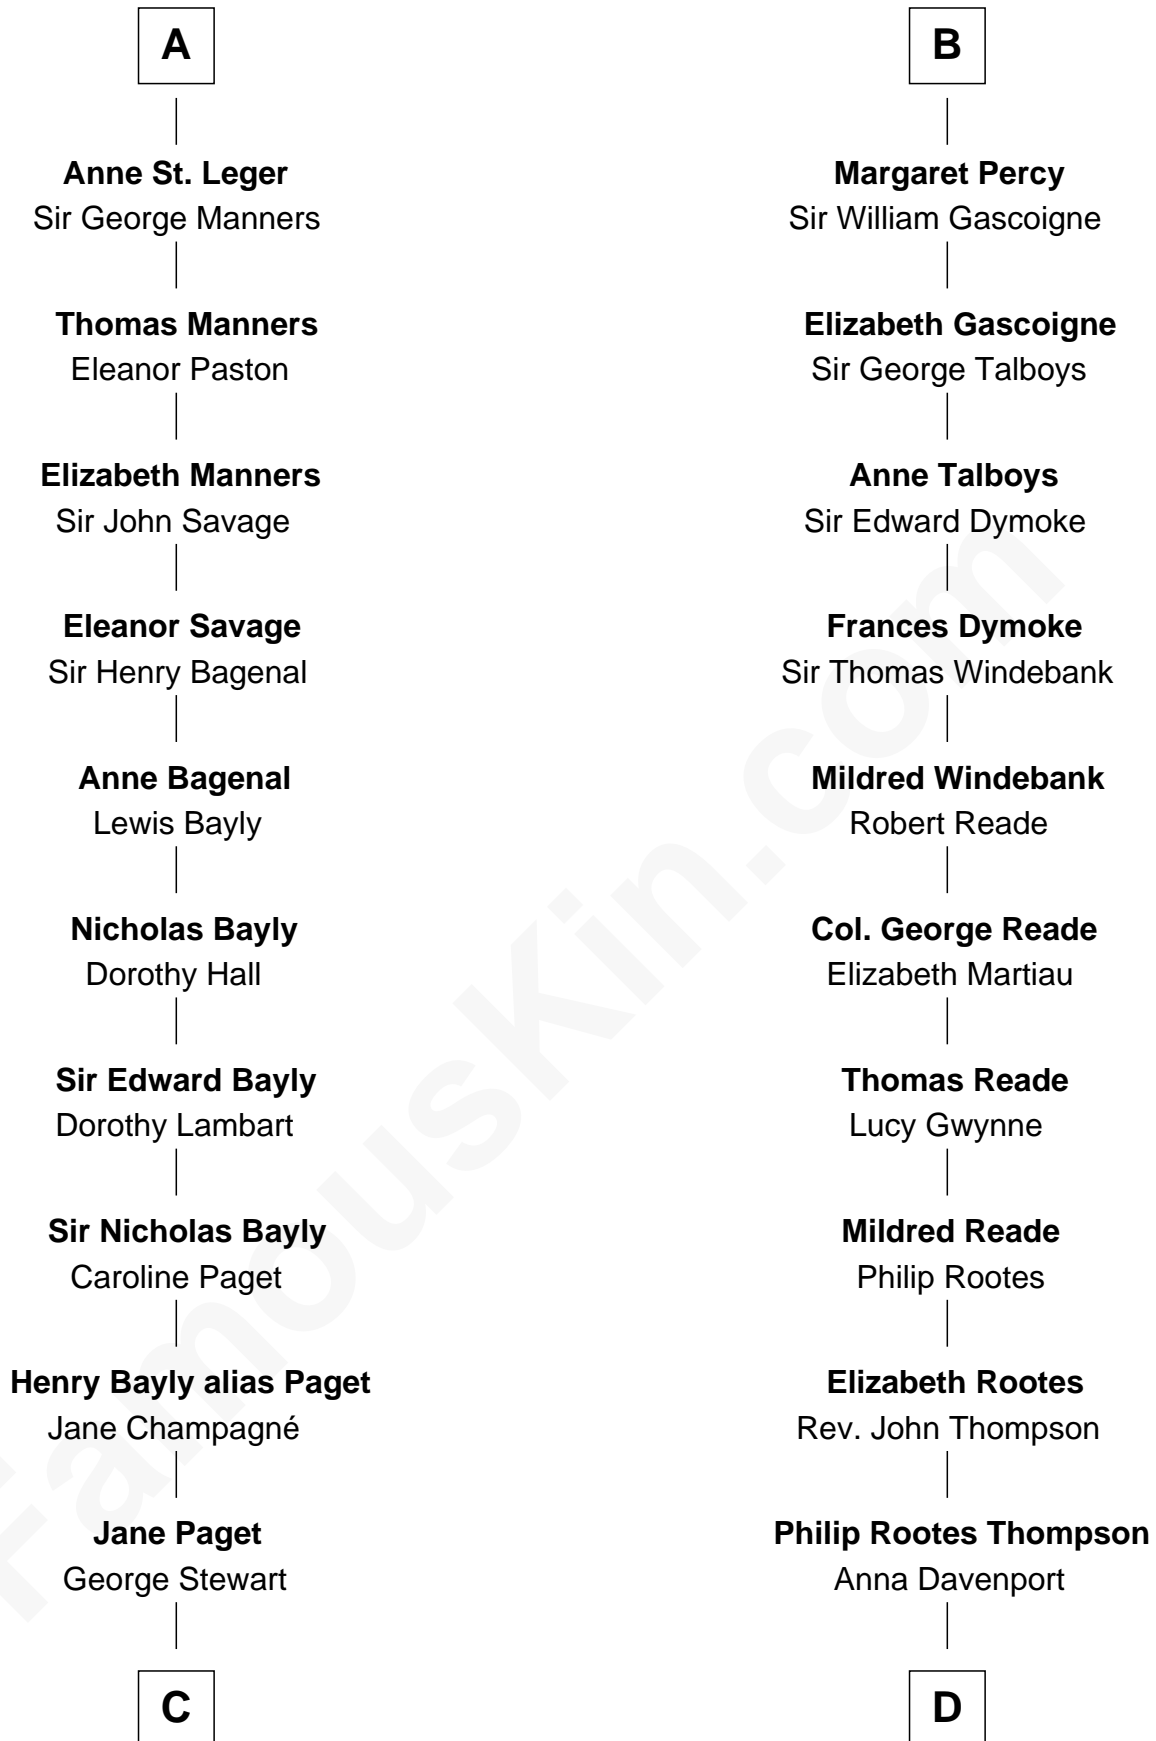

FamousKin.com

Relationship Chart of

Sir Winston Churchill

Prime Minister of the United Kingdom

20th cousin 1 time removed of

General George S. Patton

U.S. Army - World War II

Sir Robert de Neville

C

Jane Stewart
Sir George Spencer-Churchill

Sir John Winston Spencer-Churchill
Frances Anne Emily Vane

Randolph Henry Spencer-Churchill
Jeanette Jerome

Sir Winston Churchill
Prime Minister of the United Kingdom