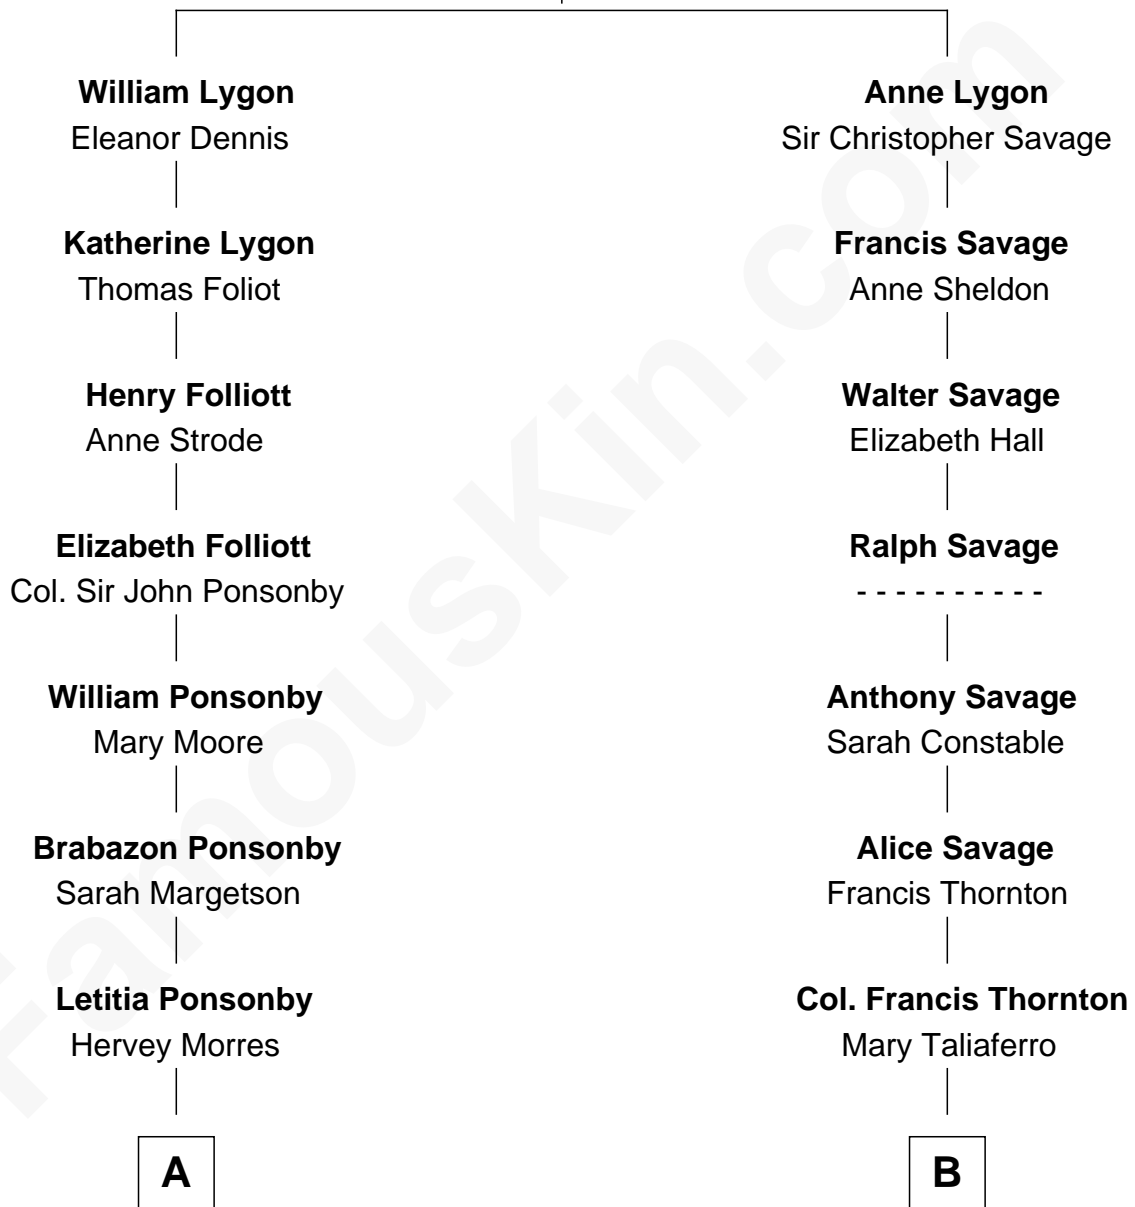

## Relationship Chart of

### Sir Winston Churchill

*Prime Minister of the United Kingdom*

12th cousin 1 time removed of

### General George S. Patton

*U.S. Army - World War II*

**Sir Richard Lygon**

Margaret Greville

**A**

**Letitia Morres**  
Sir Randal William McDonnell

**Anne Catherine McDonnell**  
Sir Henry Vane

**Frances Anne Emily Vane-Tempest**  
Sir Charles William Stewart

**Frances Anne Emily Vane**  
Sir John Winston Spencer-Churchill

**Randolph Henry Spencer-Churchill**  
Jeanette Jerome

**Sir Winston Churchill**  
*Prime Minister of the United Kingdom*

**B**

**Francis Thornton**  
Frances Gregory