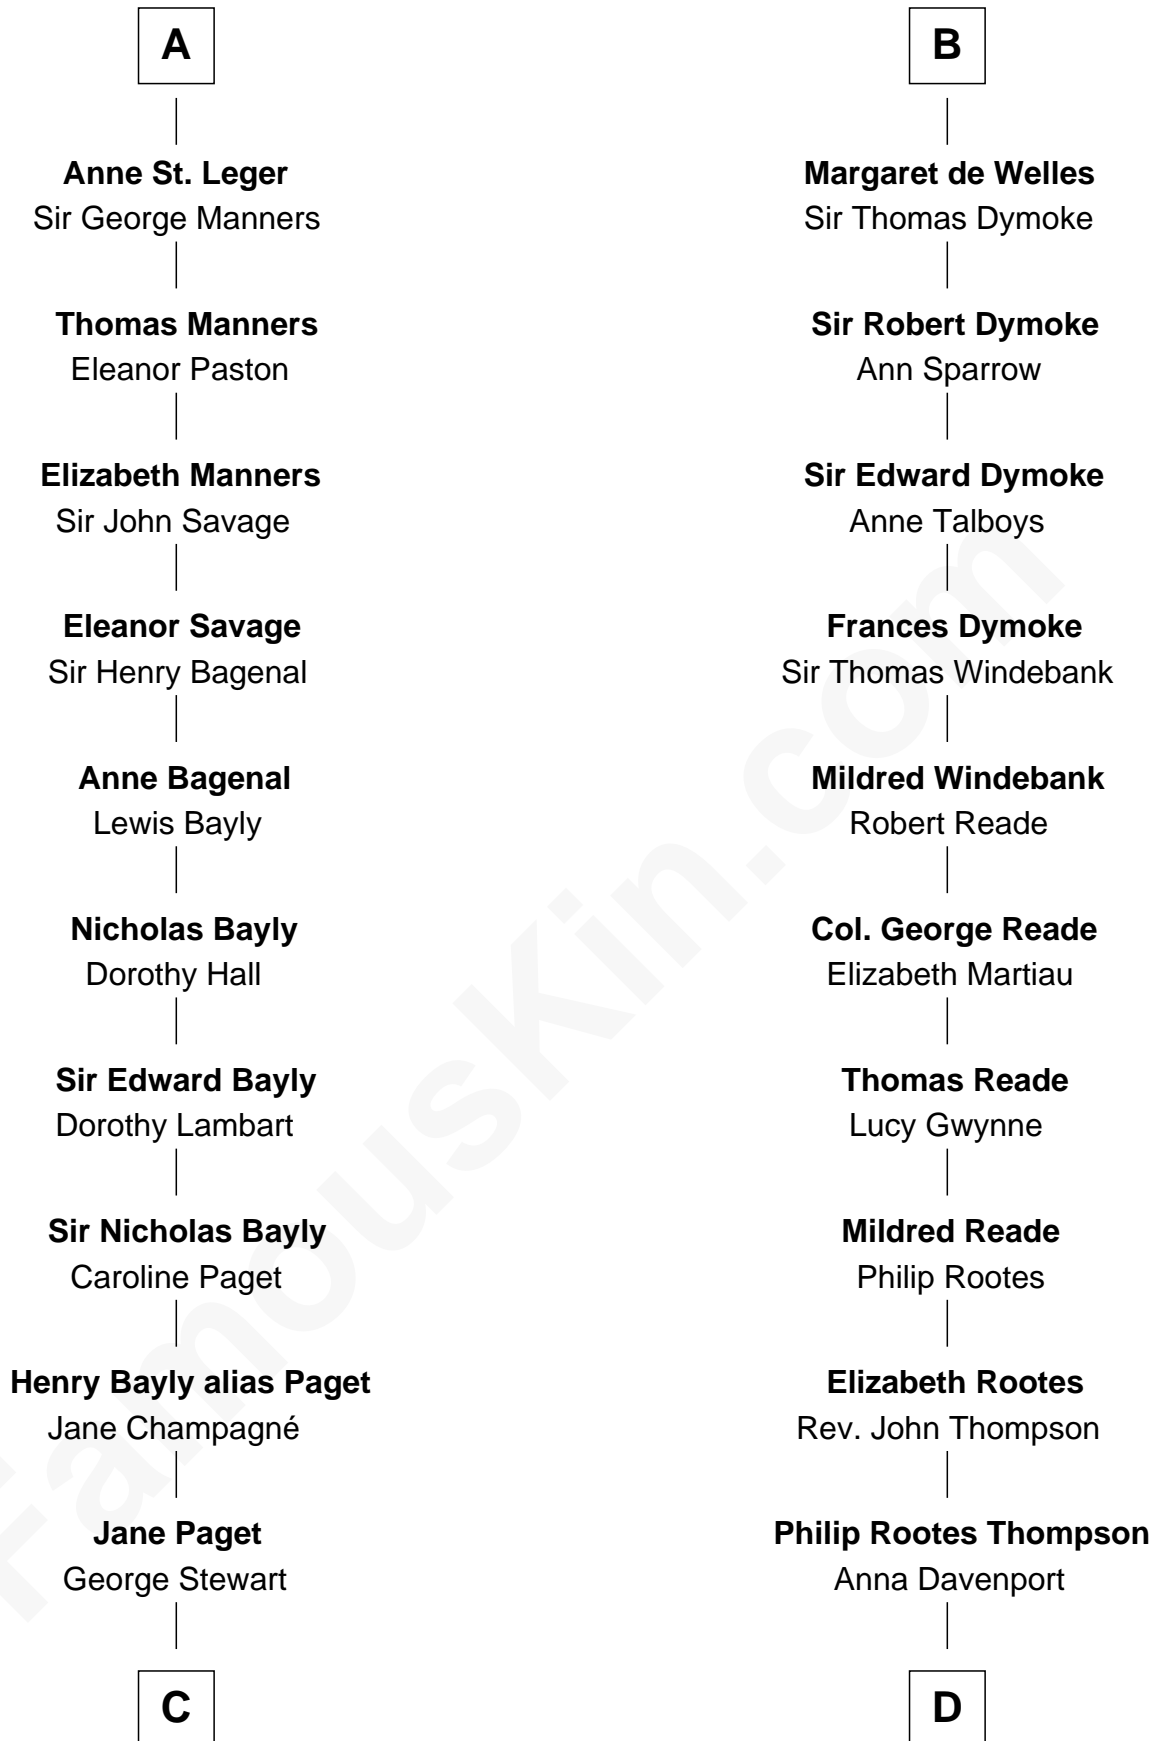

FamousKin.com

Relationship Chart of

Sir Winston Churchill

Prime Minister of the United Kingdom

20th cousin 1 time removed of

General George S. Patton

U.S. Army - World War II

Sir William de Fiennes

Sir Ralph de Greystoke

Katherine de Clifford

Maud de Greystoke

Eudo de Welles

Sir Lionel de Welles

Joan de Waterton

B

C

Jane Stewart
Sir George Spencer-Churchill

Sir John Winston Spencer-Churchill
Frances Anne Emily Vane

Randolph Henry Spencer-Churchill
Jeanette Jerome

Sir Winston Churchill
Prime Minister of the United Kingdom