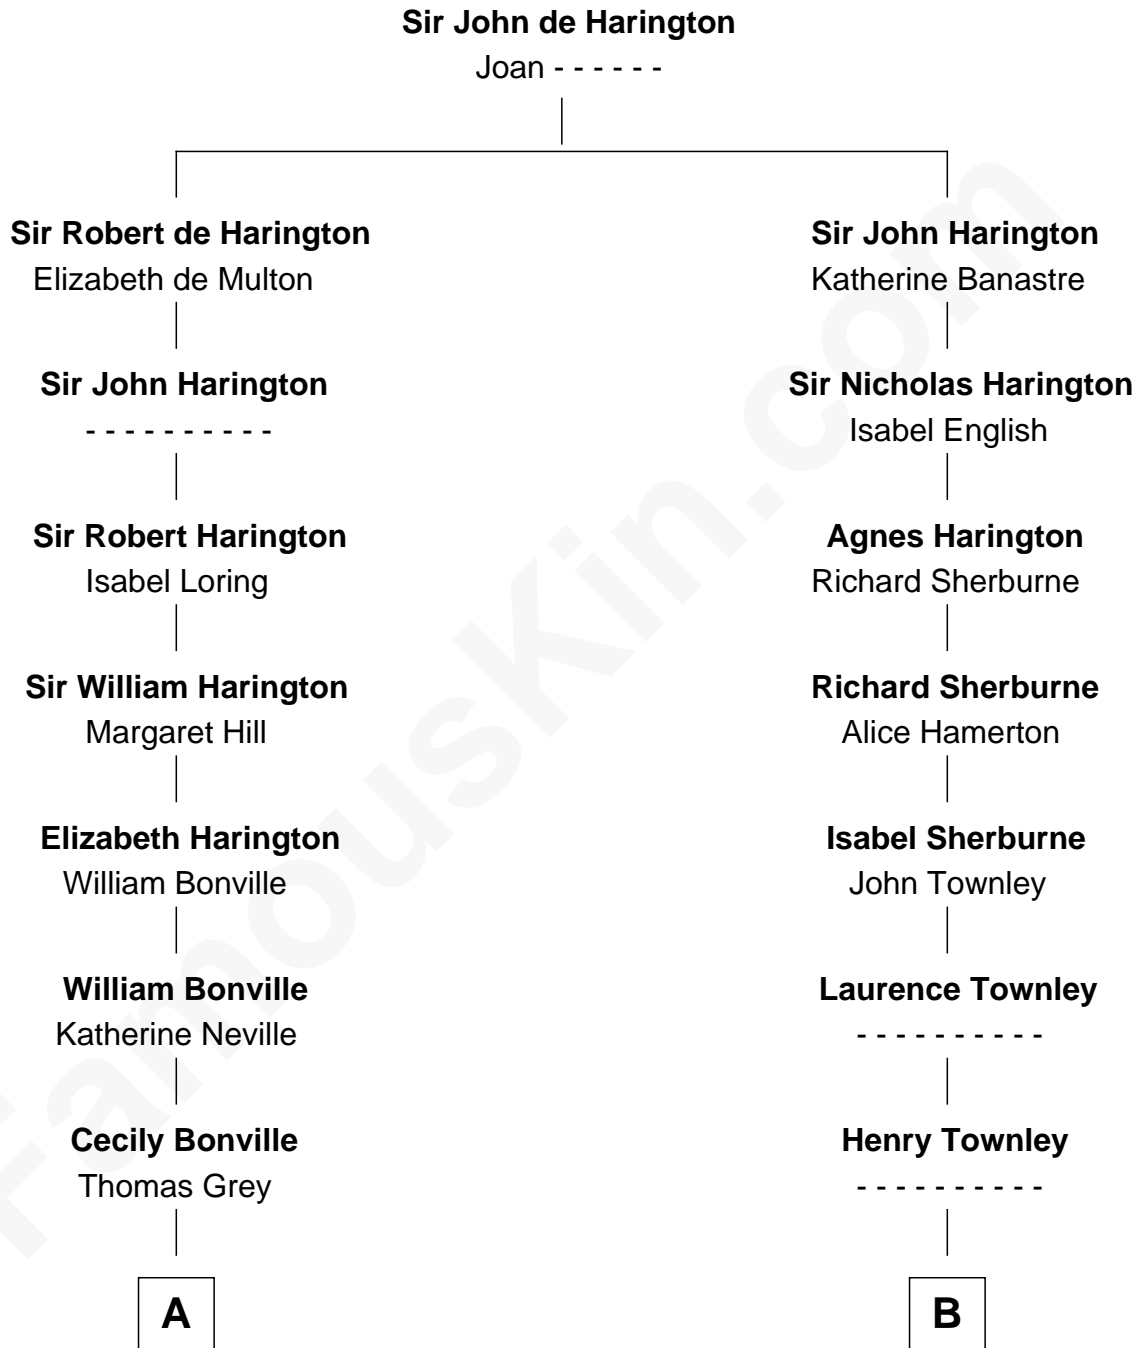

FamousKin.com

Relationship Chart of

Sir Winston Churchill

Prime Minister of the United Kingdom

20th cousin of

General George S. Patton

U.S. Army - World War II

C

Sir George Spencer-Churchill

Jane Stewart

Sir John Winston Spencer-Churchill

Frances Anne Emily Vane

Randolph Henry Spencer-Churchill

Jeanette Jerome

Sir Winston Churchill

Prime Minister of the United Kingdom