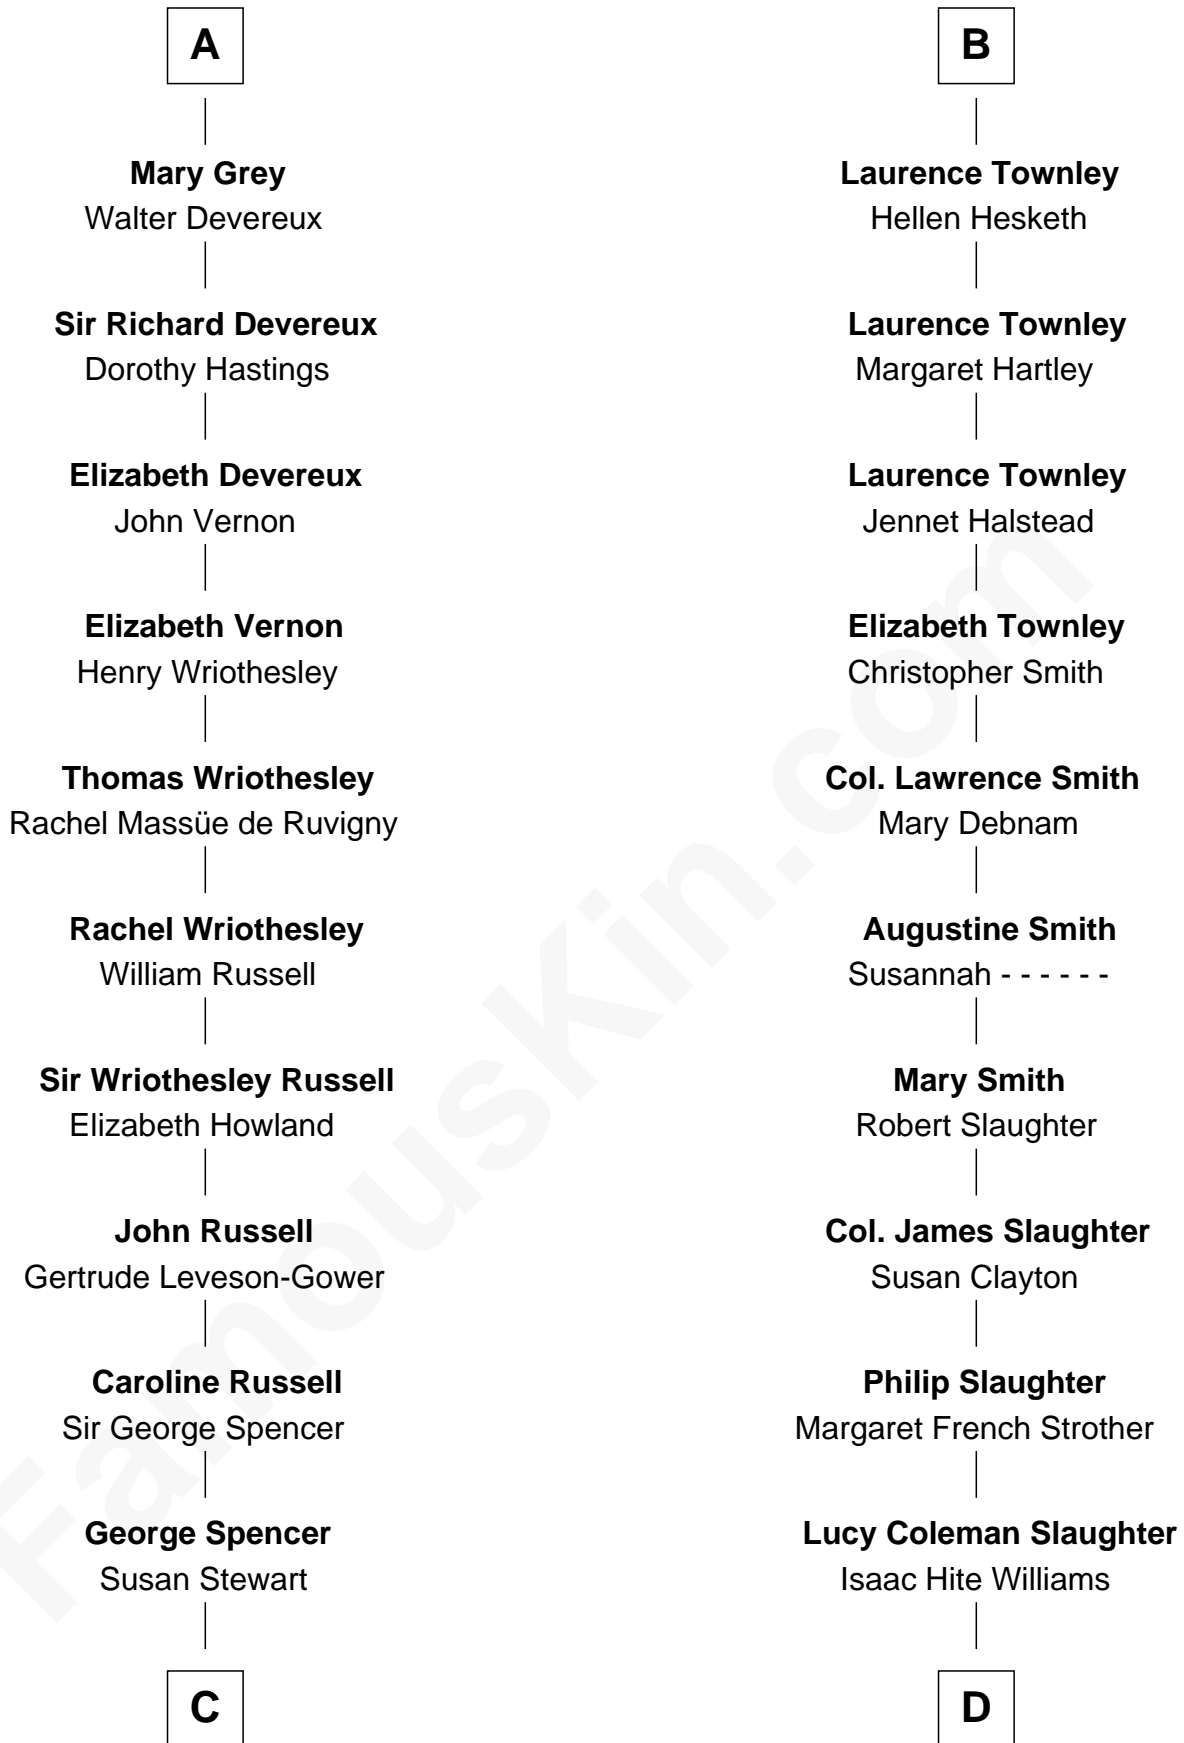

FamousKin.com

Relationship Chart of

Sir Winston Churchill

Prime Minister of the United Kingdom

20th cousin of

General George S. Patton

U.S. Army - World War II

C

Sir George Spencer-Churchill

Jane Stewart

Sir John Winston Spencer-Churchill

Frances Anne Emily Vane

Randolph Henry Spencer-Churchill

Jeanette Jerome

Sir Winston Churchill

Prime Minister of the United Kingdom