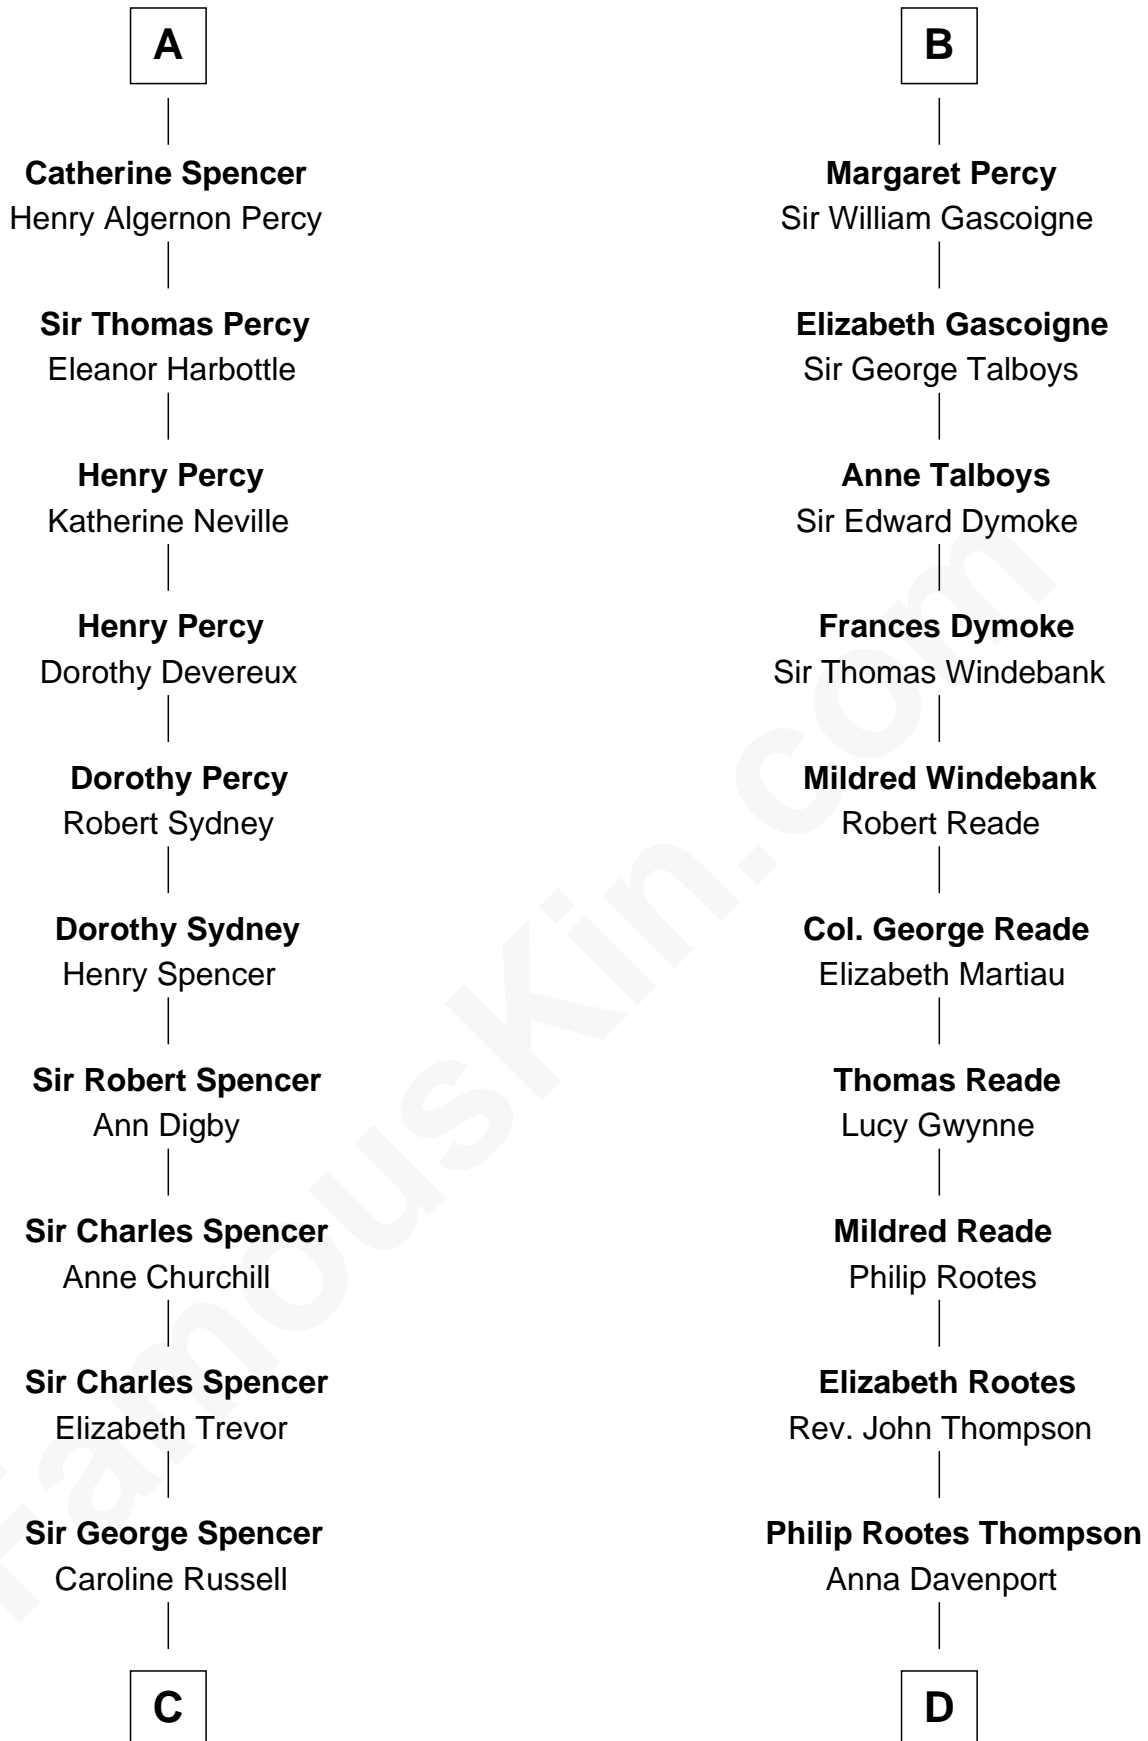

FamousKin.com

Relationship Chart of

Sir Winston Churchill

Prime Minister of the United Kingdom

21st cousin of

General George S. Patton

U.S. Army - World War II

C

George Spencer
Susan Stewart

Sir George Spencer-Churchill
Jane Stewart

Sir John Winston Spencer-Churchill
Frances Anne Emily Vane

Randolph Henry Spencer-Churchill
Jeanette Jerome

Sir Winston Churchill
Prime Minister of the United Kingdom

D

Eleanor Thompson
William Thorton

Susanna Thompson Thorton
Andrew Glassell

Susan Thornton Glassell
George Smith Patton

George Smith Patton
Ruth Wilson

General George S. Patton
U.S. Army - World War II

FamousKin.com