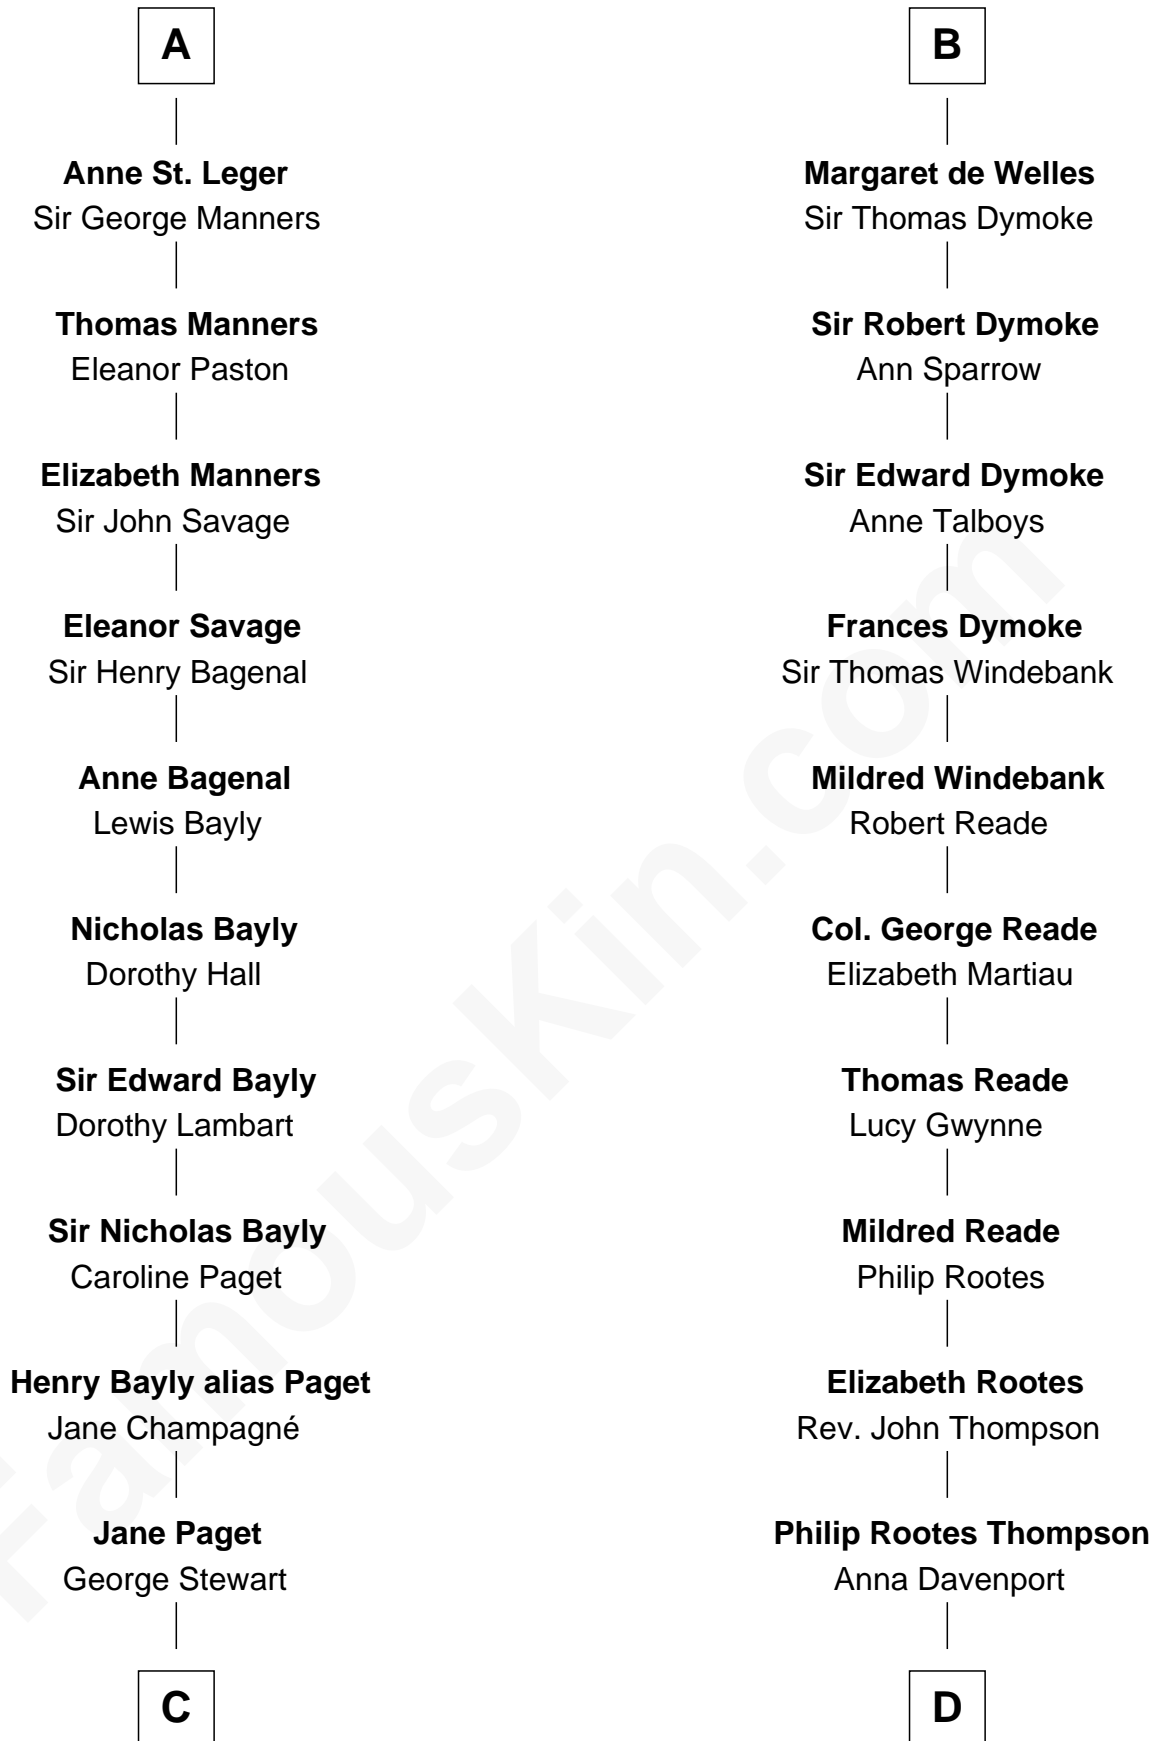

## Relationship Chart of

### Sir Winston Churchill

*Prime Minister of the United Kingdom*

20th cousin 1 time removed of

### General George S. Patton

*U.S. Army - World War II*

**C**

**Jane Stewart**  
Sir George Spencer-Churchill

**Sir John Winston Spencer-Churchill**  
Frances Anne Emily Vane

**Randolph Henry Spencer-Churchill**  
Jeanette Jerome