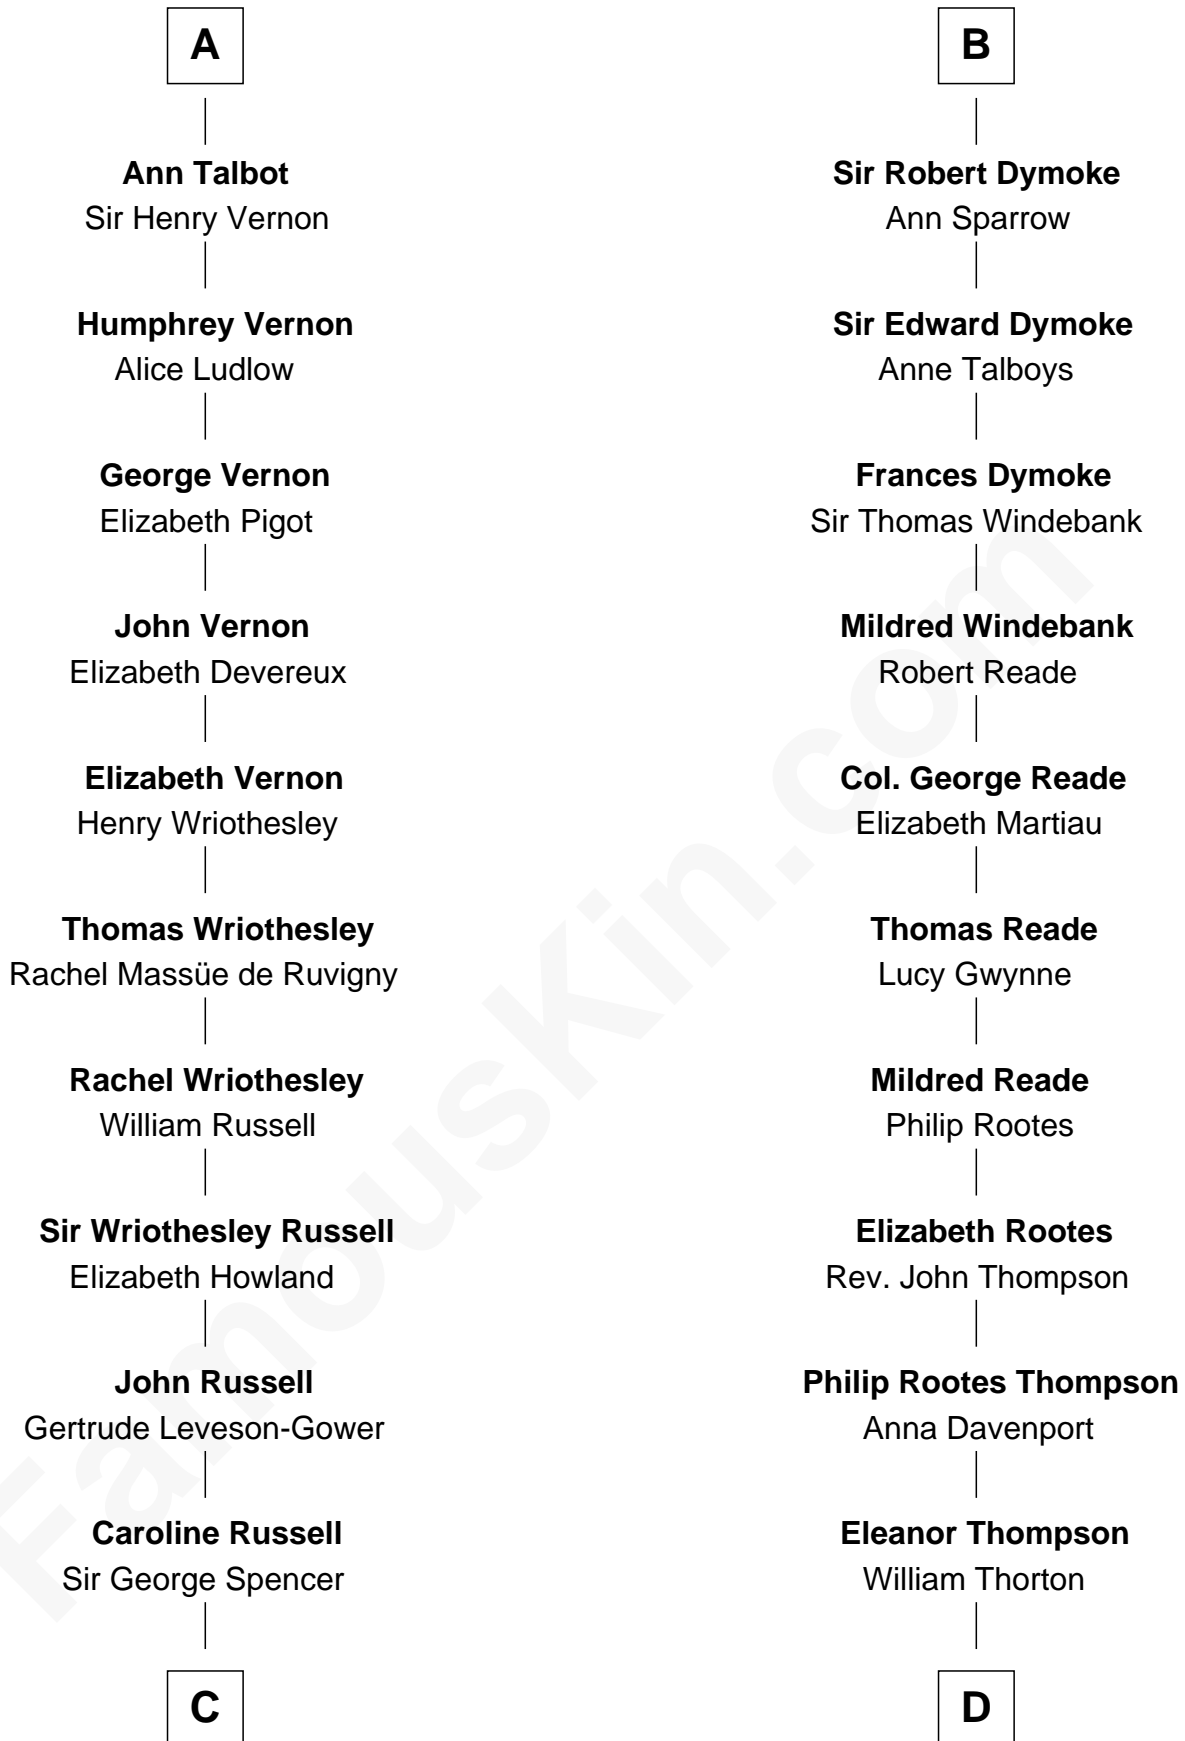

FamousKin.com

Relationship Chart of

Sir Winston Churchill

Prime Minister of the United Kingdom

20th cousin 1 time removed of

General George S. Patton

U.S. Army - World War II

Sir William de Ros

Lucy FitzPiers

C

George Spencer
Susan Stewart

Sir George Spencer-Churchill
Jane Stewart

Sir John Winston Spencer-Churchill
Frances Anne Emily Vane

Randolph Henry Spencer-Churchill
Jeanette Jerome

Sir Winston Churchill
Prime Minister of the United Kingdom