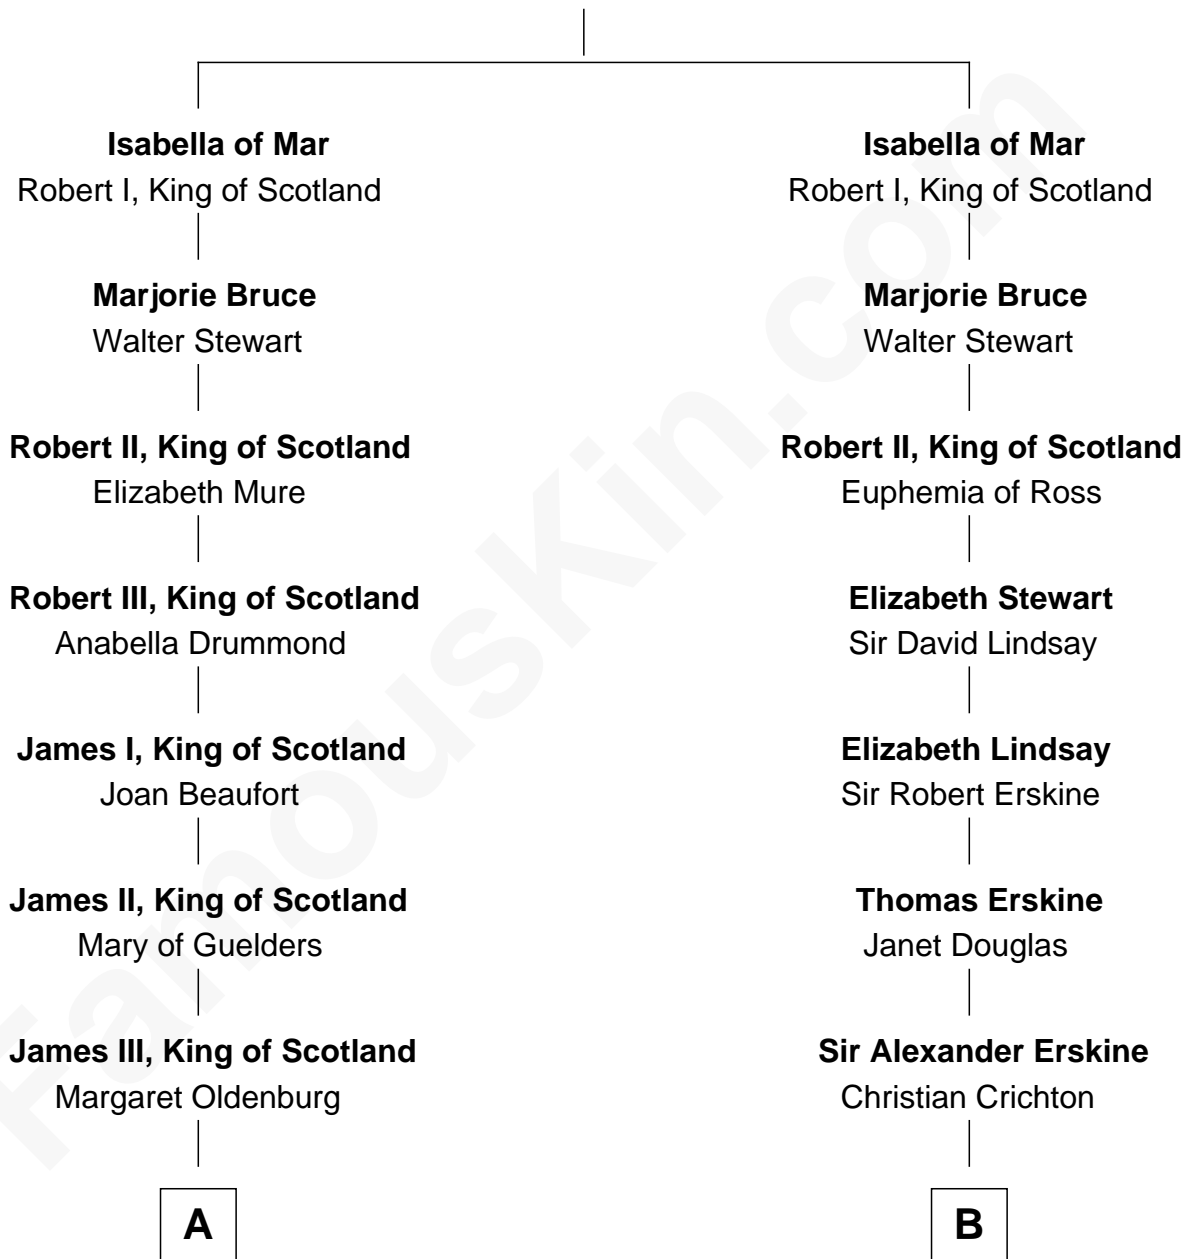

## Relationship Chart of

### Sir Winston Churchill

*Prime Minister of the United Kingdom*

21st cousin of

### General George S. Patton

*U.S. Army - World War II*

#### Earl Donald I of Mar

-----

**C**

**Susan Stewart**  
George Spencer

**Sir George Spencer-Churchill**  
Jane Stewart

**Sir John Winston Spencer-Churchill**  
Frances Anne Emily Vane

**Randolph Henry Spencer-Churchill**  
Jeanette Jerome