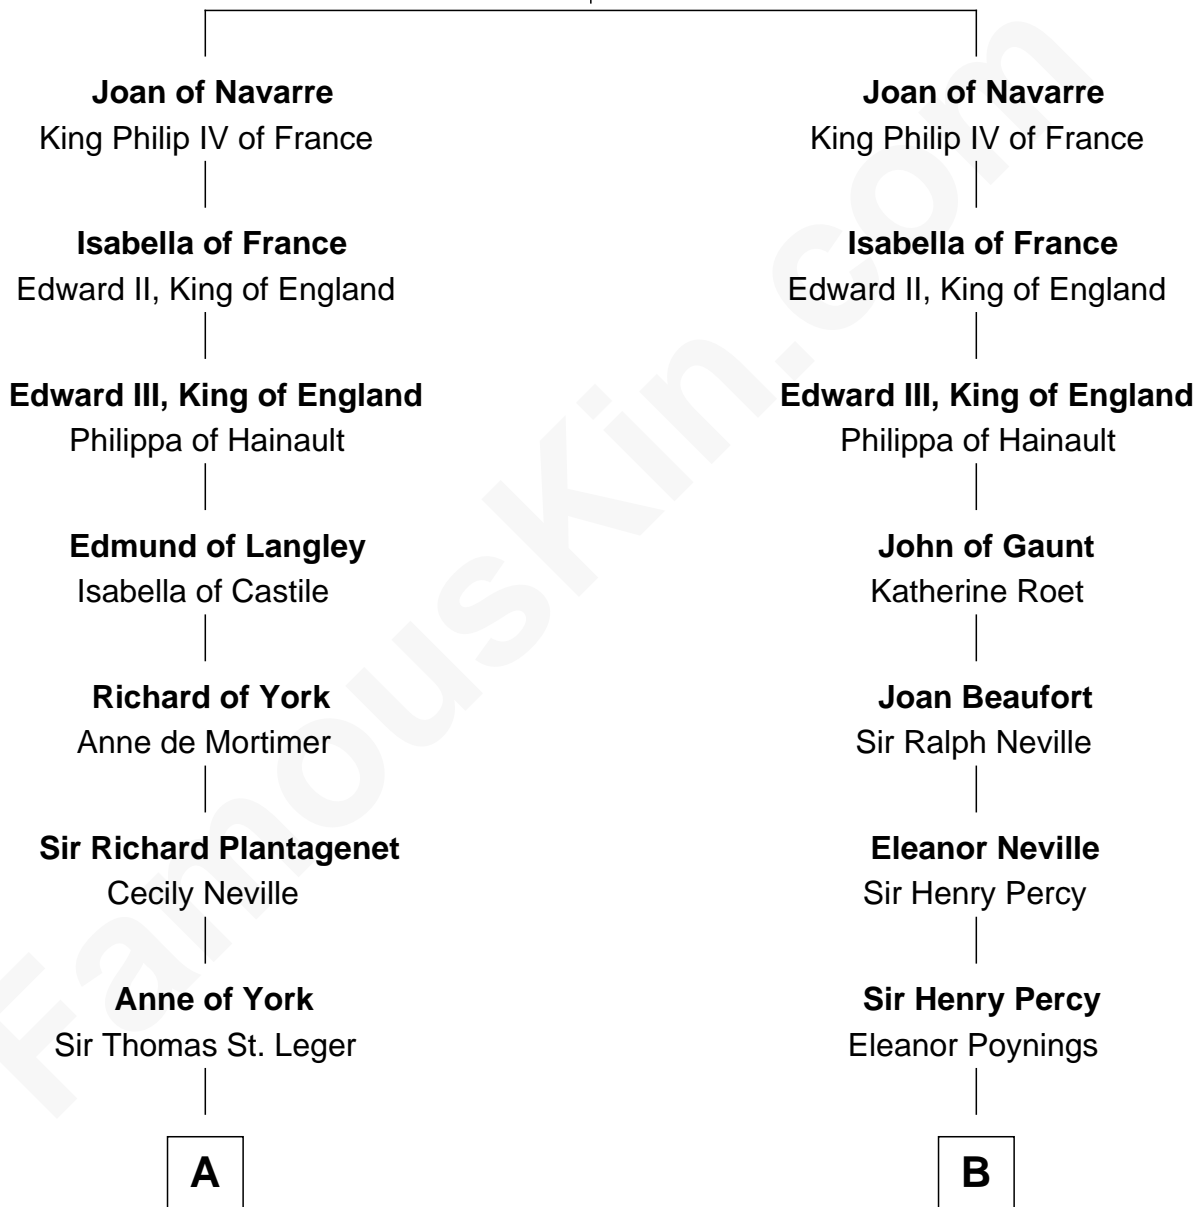

FamousKin.com

Relationship Chart of

Sir Winston Churchill

Prime Minister of the United Kingdom

20th cousin 1 time removed of

General George S. Patton

U.S. Army - World War II

King Henry I of Navarre

Blanche of Artois

C

Jane Stewart
Sir George Spencer-Churchill

Sir John Winston Spencer-Churchill
Frances Anne Emily Vane

Randolph Henry Spencer-Churchill
Jeanette Jerome

Sir Winston Churchill
Prime Minister of the United Kingdom