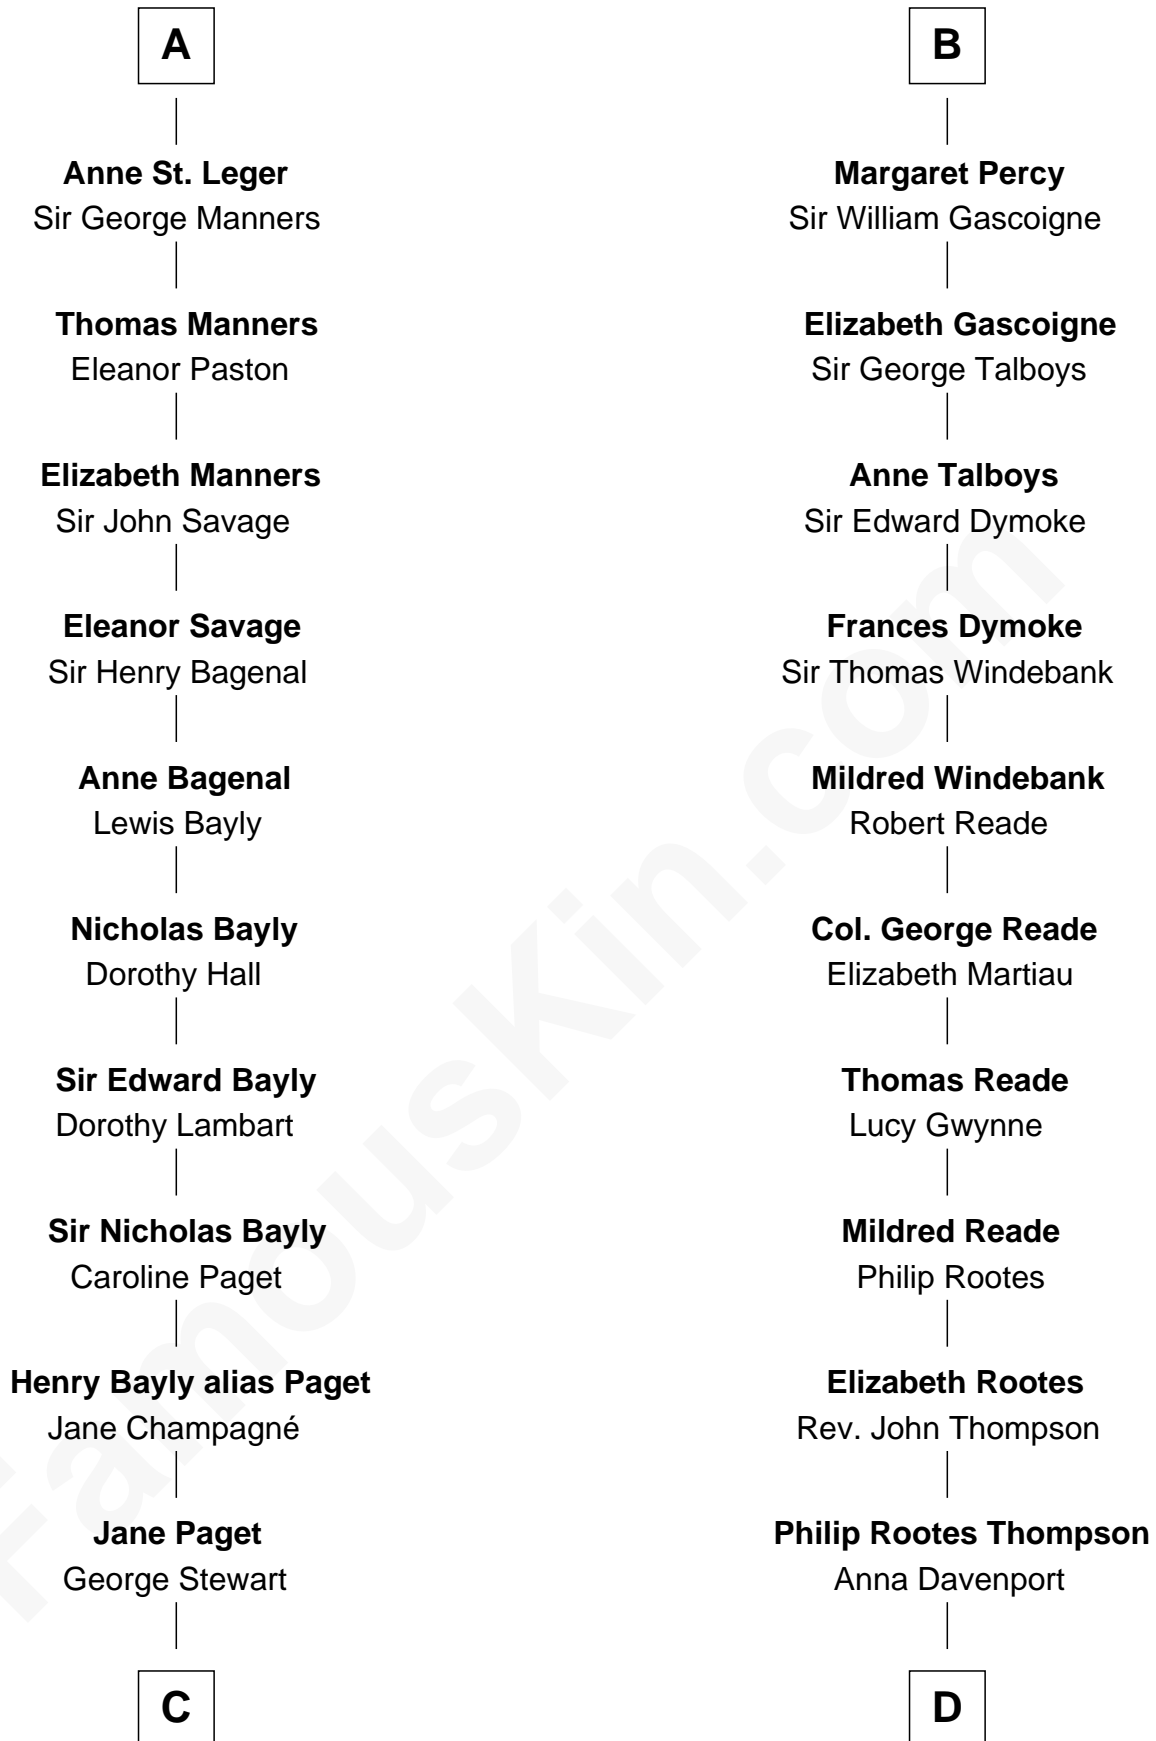

FamousKin.com

Relationship Chart of

Sir Winston Churchill

Prime Minister of the United Kingdom

20th cousin 1 time removed of

General George S. Patton

U.S. Army - World War II

King Henry I of Navarre

Blanche of Artois

C

Jane Stewart
Sir George Spencer-Churchill

Sir John Winston Spencer-Churchill
Frances Anne Emily Vane

Randolph Henry Spencer-Churchill
Jeanette Jerome

Sir Winston Churchill
Prime Minister of the United Kingdom