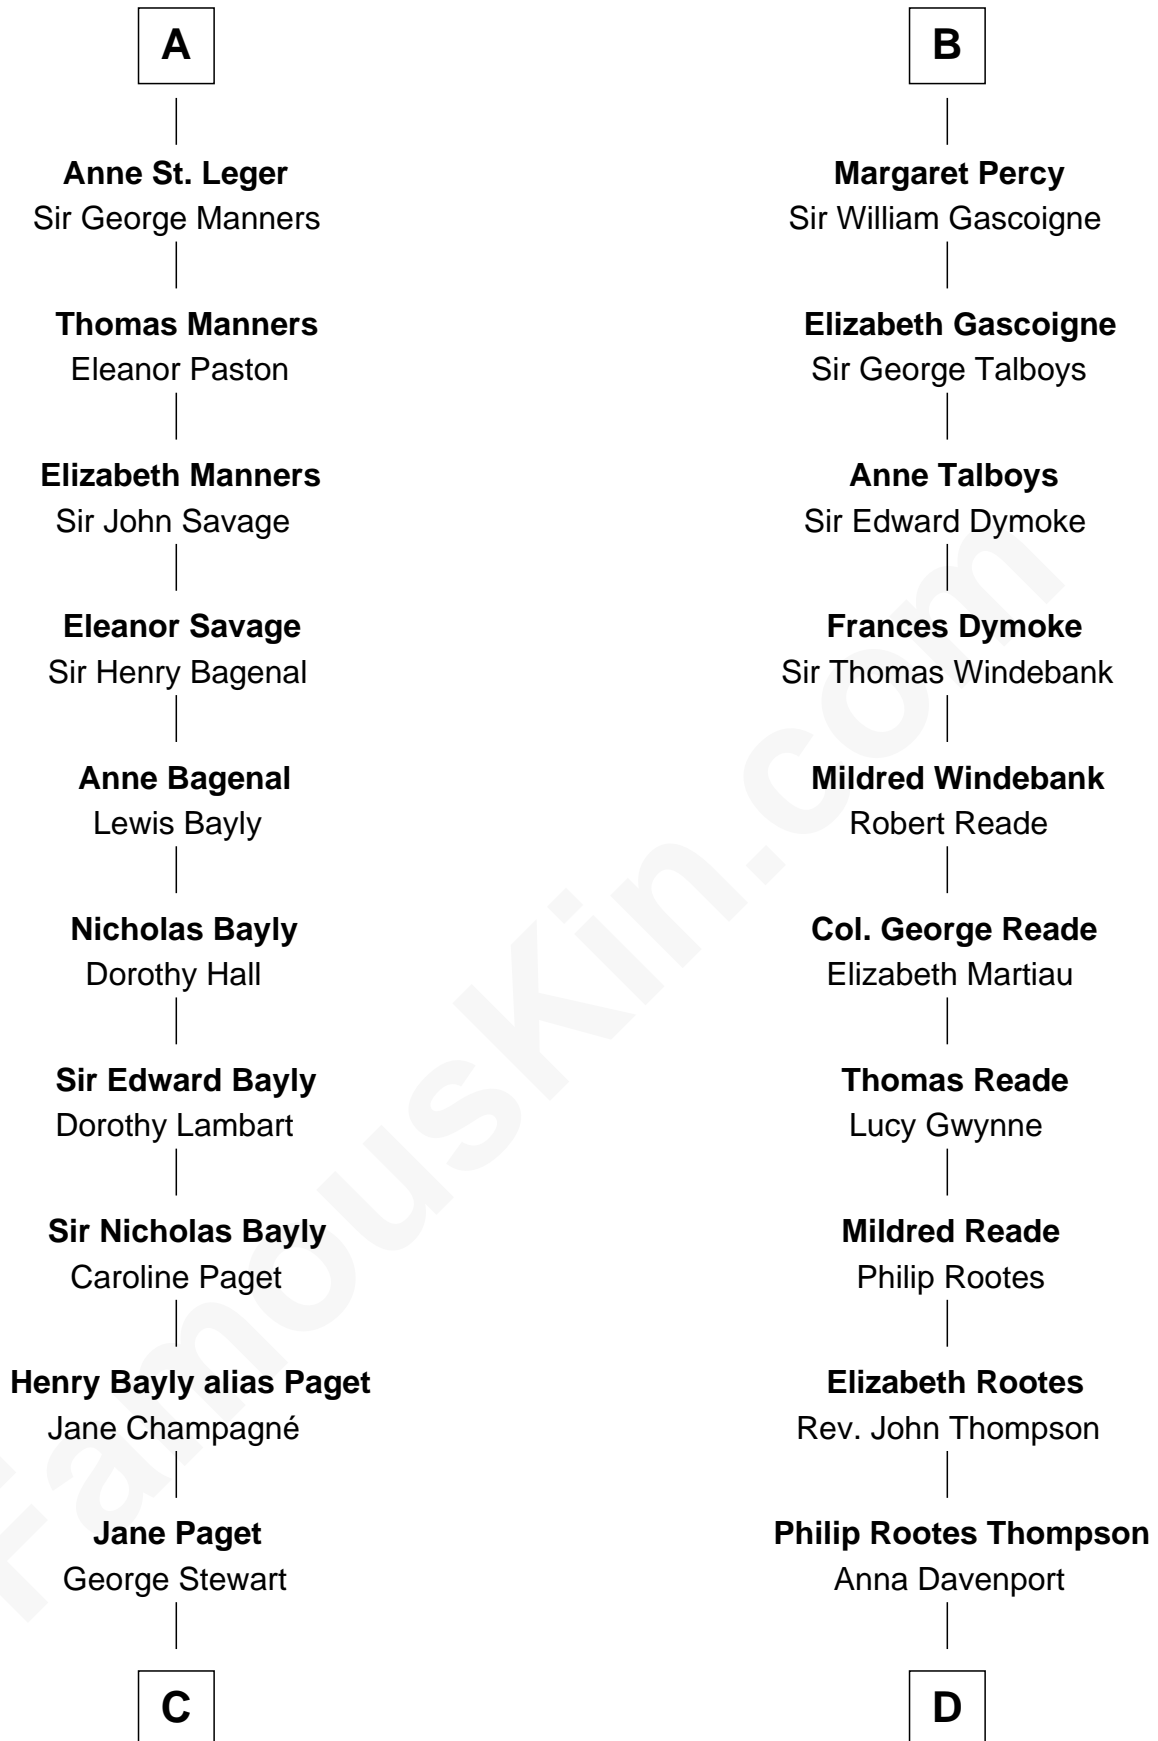

### Sir Winston Churchill

*Prime Minister of the United Kingdom*

20th cousin 1 time removed of

### General George S. Patton

*U.S. Army - World War II*

**Roger FitzJohn**

Isabel - - - - -

**C**

**Jane Stewart**  
Sir George Spencer-Churchill

**Sir John Winston Spencer-Churchill**  
Frances Anne Emily Vane

**Randolph Henry Spencer-Churchill**  
Jeanette Jerome

**Sir Winston Churchill**  
*Prime Minister of the United Kingdom*

**D**

**Eleanor Thompson**  
William Thorton

**Susanna Thompson Thorton**  
Andrew Glassell