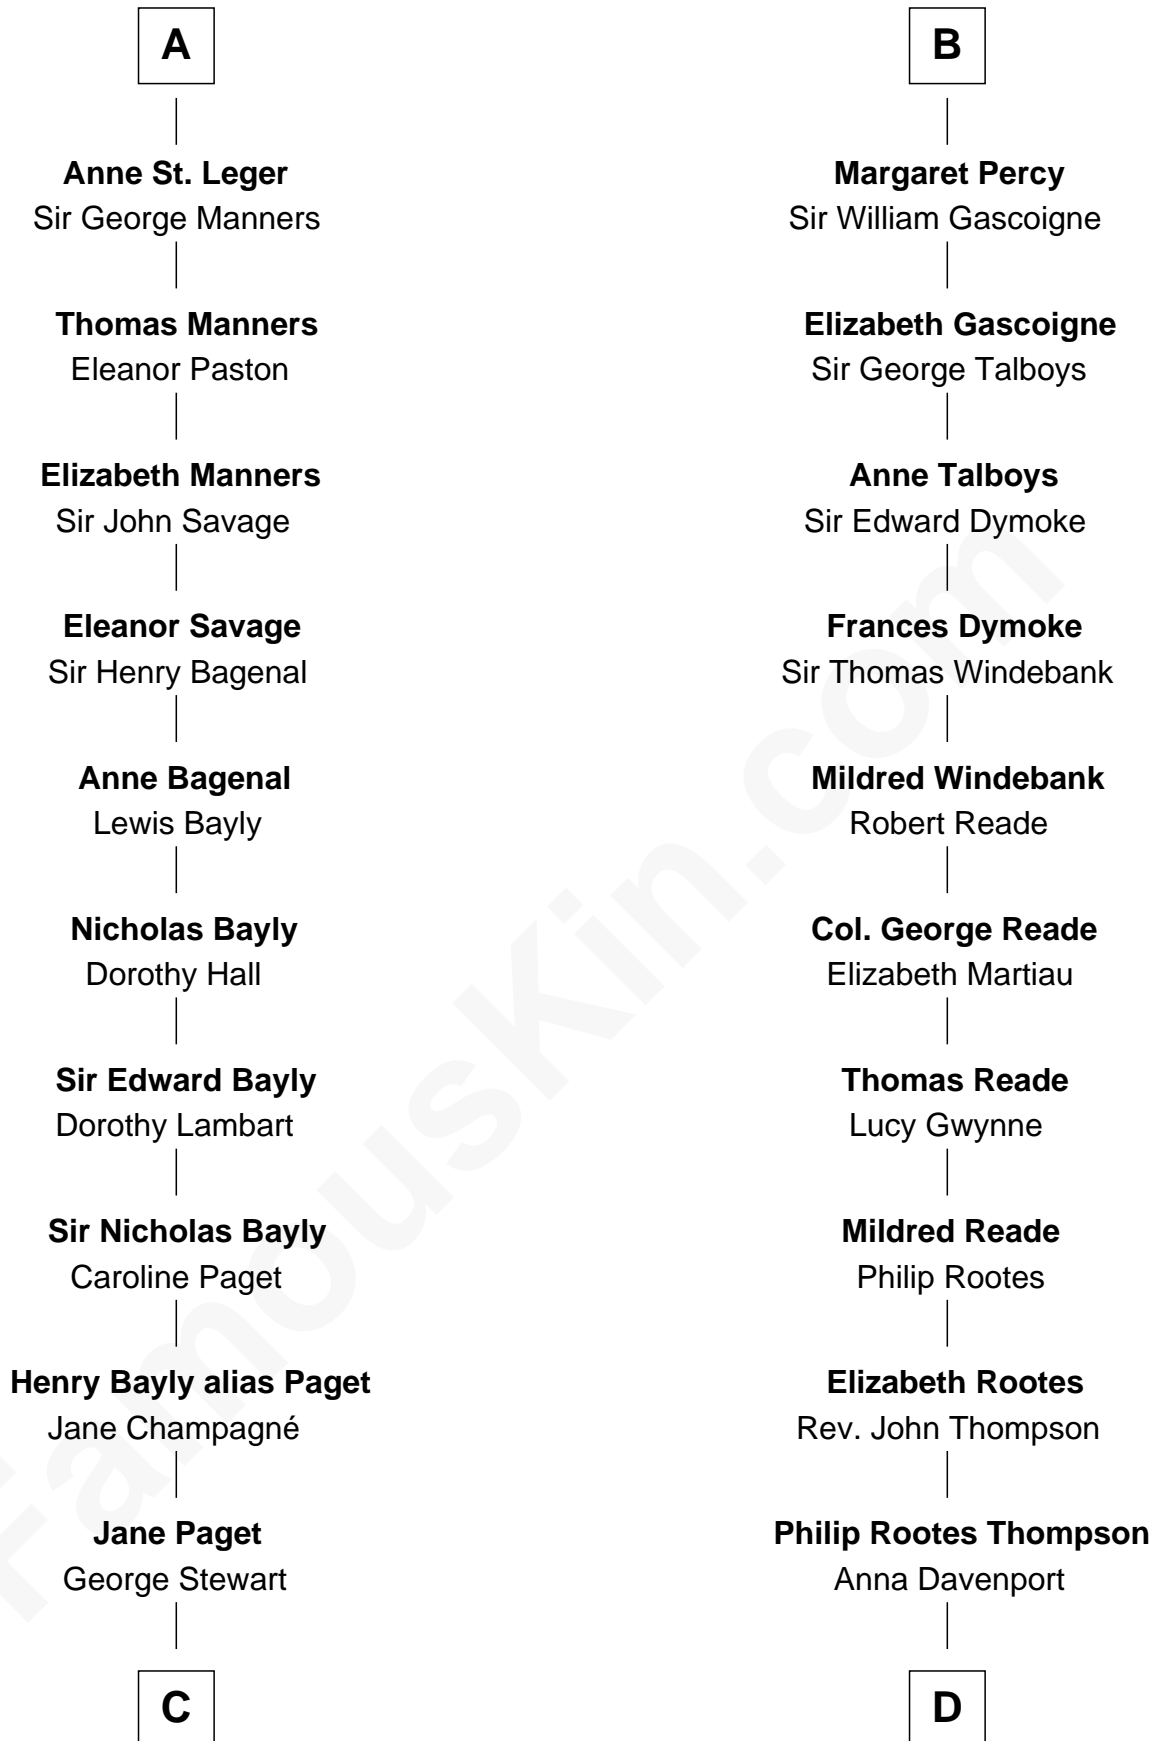

FamousKin.com

Relationship Chart of

Sir Winston Churchill

Prime Minister of the United Kingdom

20th cousin 1 time removed of

General George S. Patton

U.S. Army - World War II

Sir Ralph FitzRanulph

Anastasia de Percy

C

Jane Stewart
Sir George Spencer-Churchill

Sir John Winston Spencer-Churchill
Frances Anne Emily Vane

Randolph Henry Spencer-Churchill
Jeanette Jerome

Sir Winston Churchill
Prime Minister of the United Kingdom