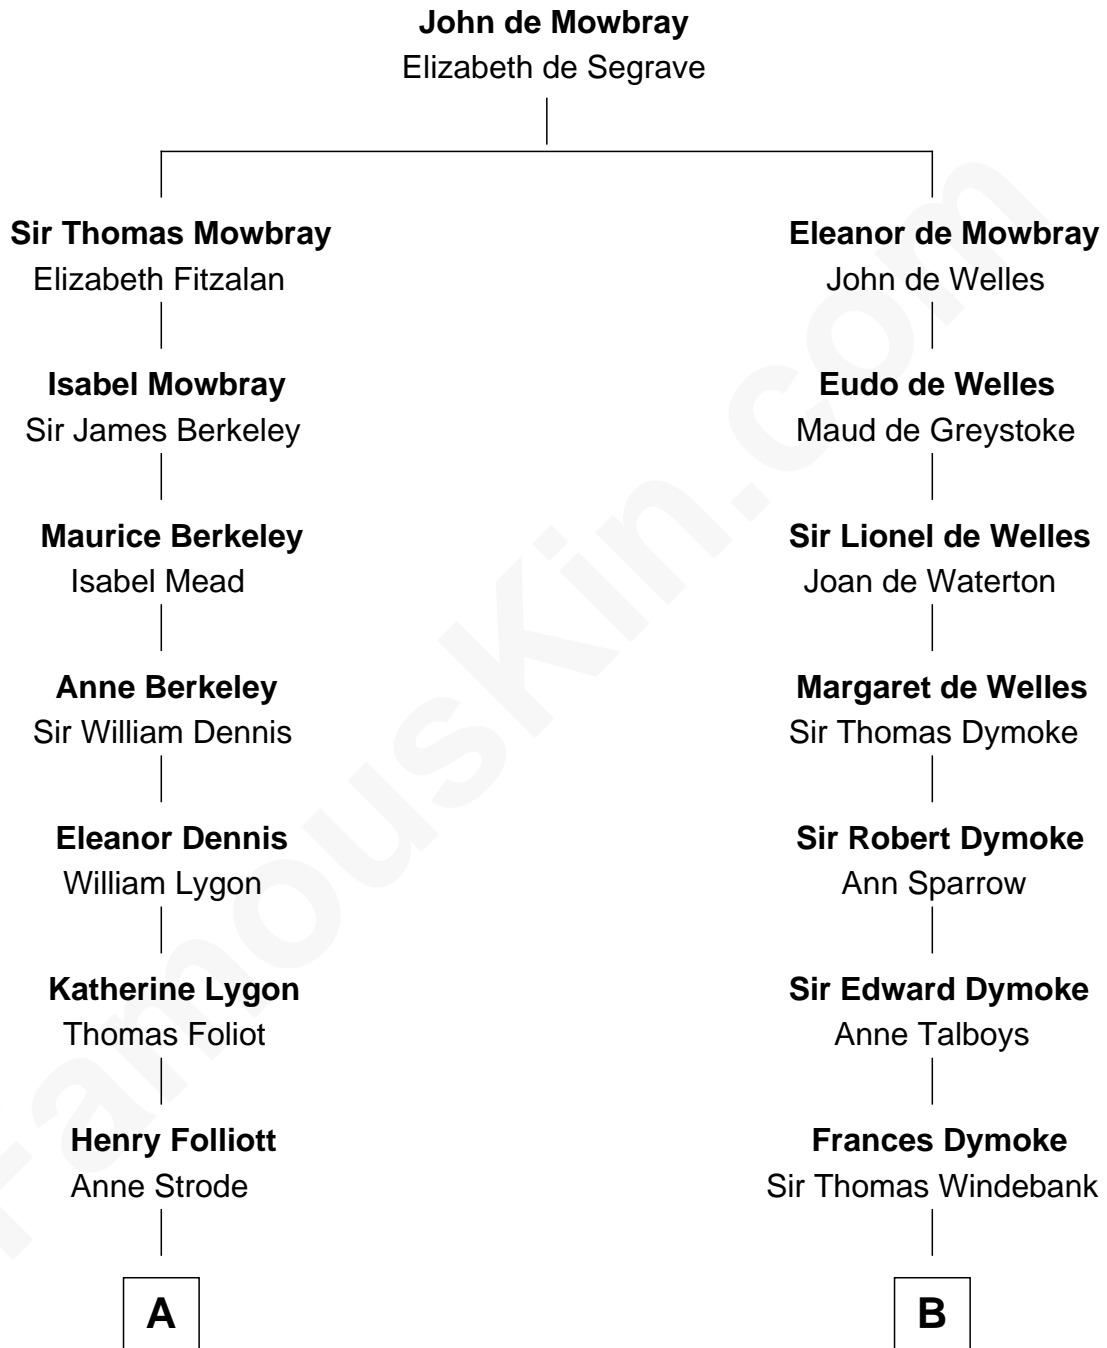

FamousKin.com

Relationship Chart of

Sir Winston Churchill

Prime Minister of the United Kingdom

16th cousin 1 time removed of

General George S. Patton

U.S. Army - World War II

A

Elizabeth Folliot
Col. Sir John Ponsonby

William Ponsonby
Mary Moore

Brabazon Ponsonby
Sarah Margetson

Letitia Ponsonby
Hervey Morres

Letitia Morres
Sir Randal William McDonnell

Anne Catherine McDonnell
Sir Henry Vane

Frances Anne Emily Vane-Tempest
Sir Charles William Stewart

Frances Anne Emily Vane
Sir John Winston Spencer-Churchill

Randolph Henry Spencer-Churchill
Jeanette Jerome

Sir Winston Churchill
Prime Minister of the United Kingdom