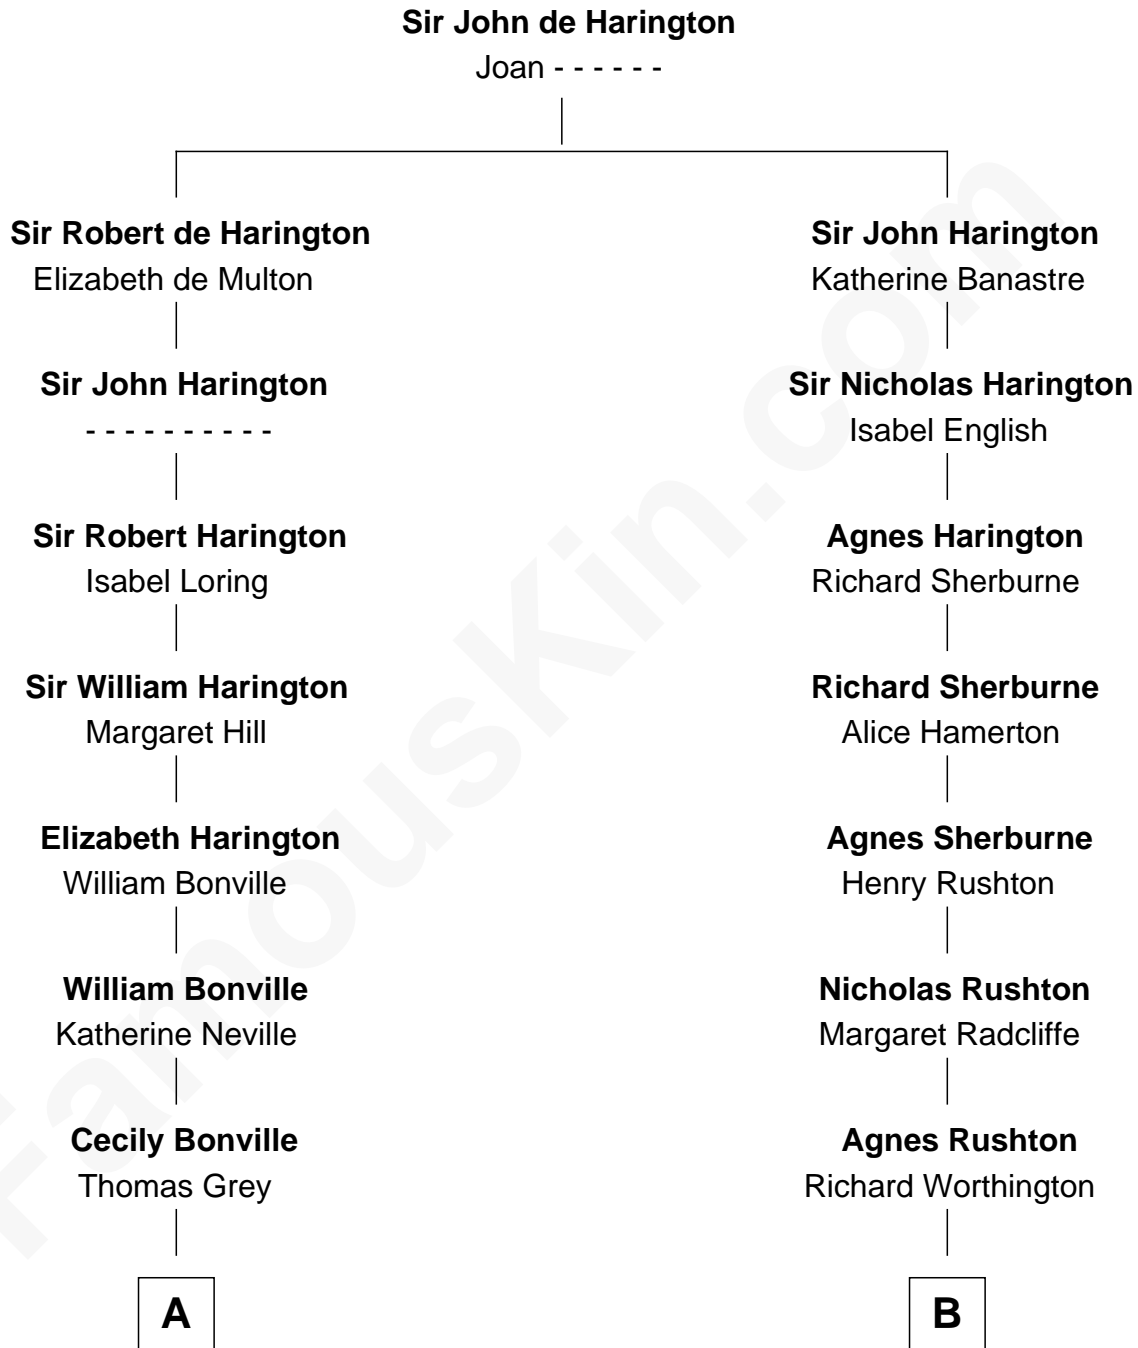

## Relationship Chart of

### Sir Winston Churchill

Prime Minister of the United Kingdom

20th cousin 1 time removed of

**Orson Bean**

TV Actor

**C**

**Sir George Spencer-Churchill**

Jane Stewart