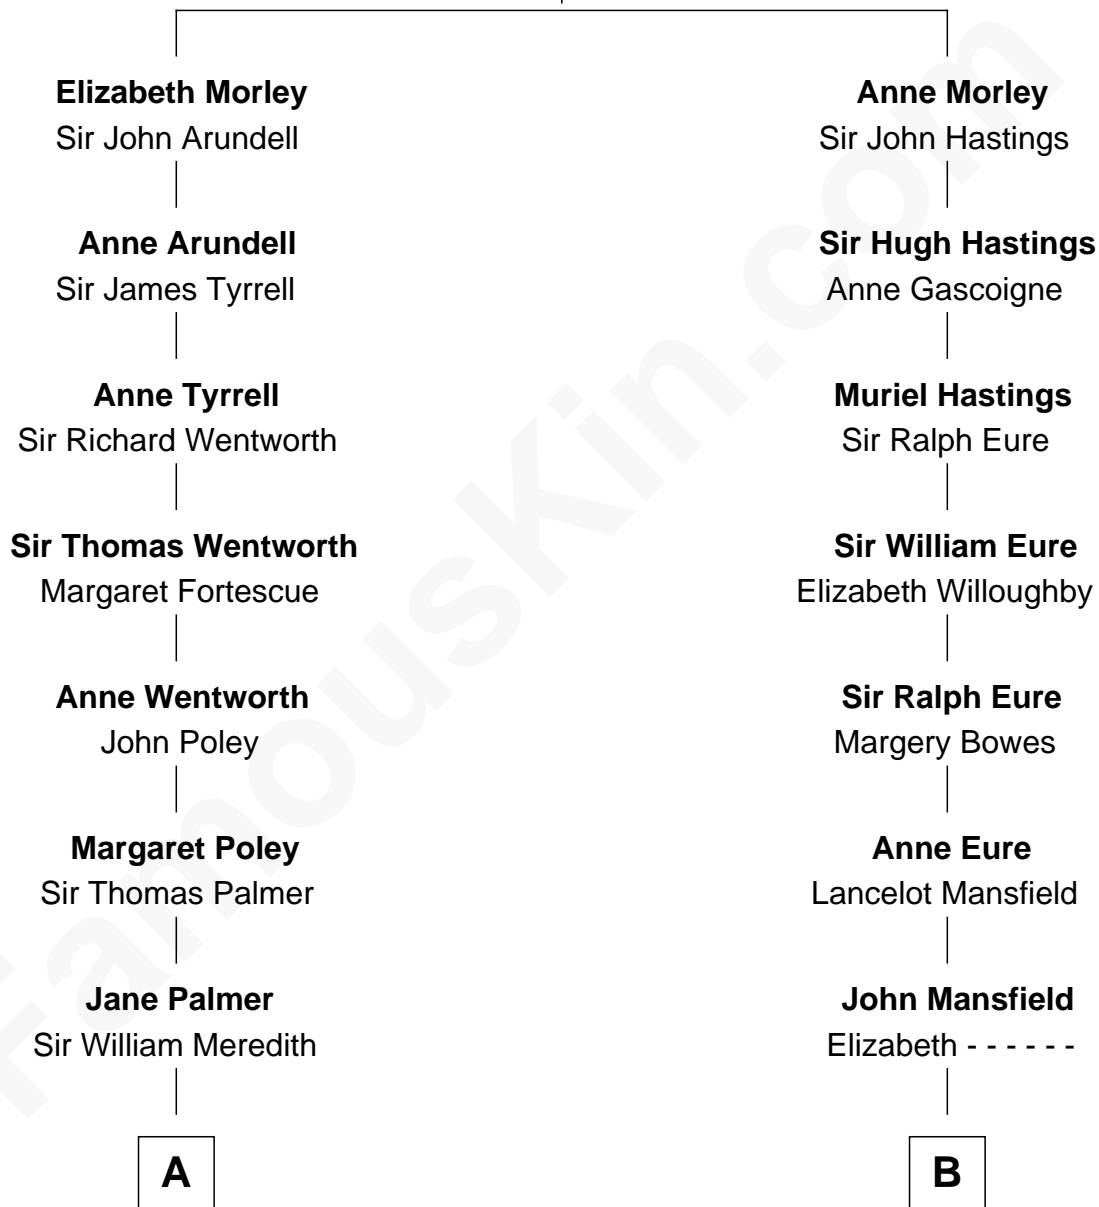

FamousKin.com

Relationship Chart of

Sir Winston Churchill

Prime Minister of the United Kingdom

17th cousin 1 time removed of

Elizabeth Montgomery

TV Actress - "Bewitched"

Thomas Morley

Isabel de la Pole

C

Randolph Henry Spencer-Churchill

Jeanette Jerome

Sir Winston Churchill

Prime Minister of the United Kingdom

FamousKin.com