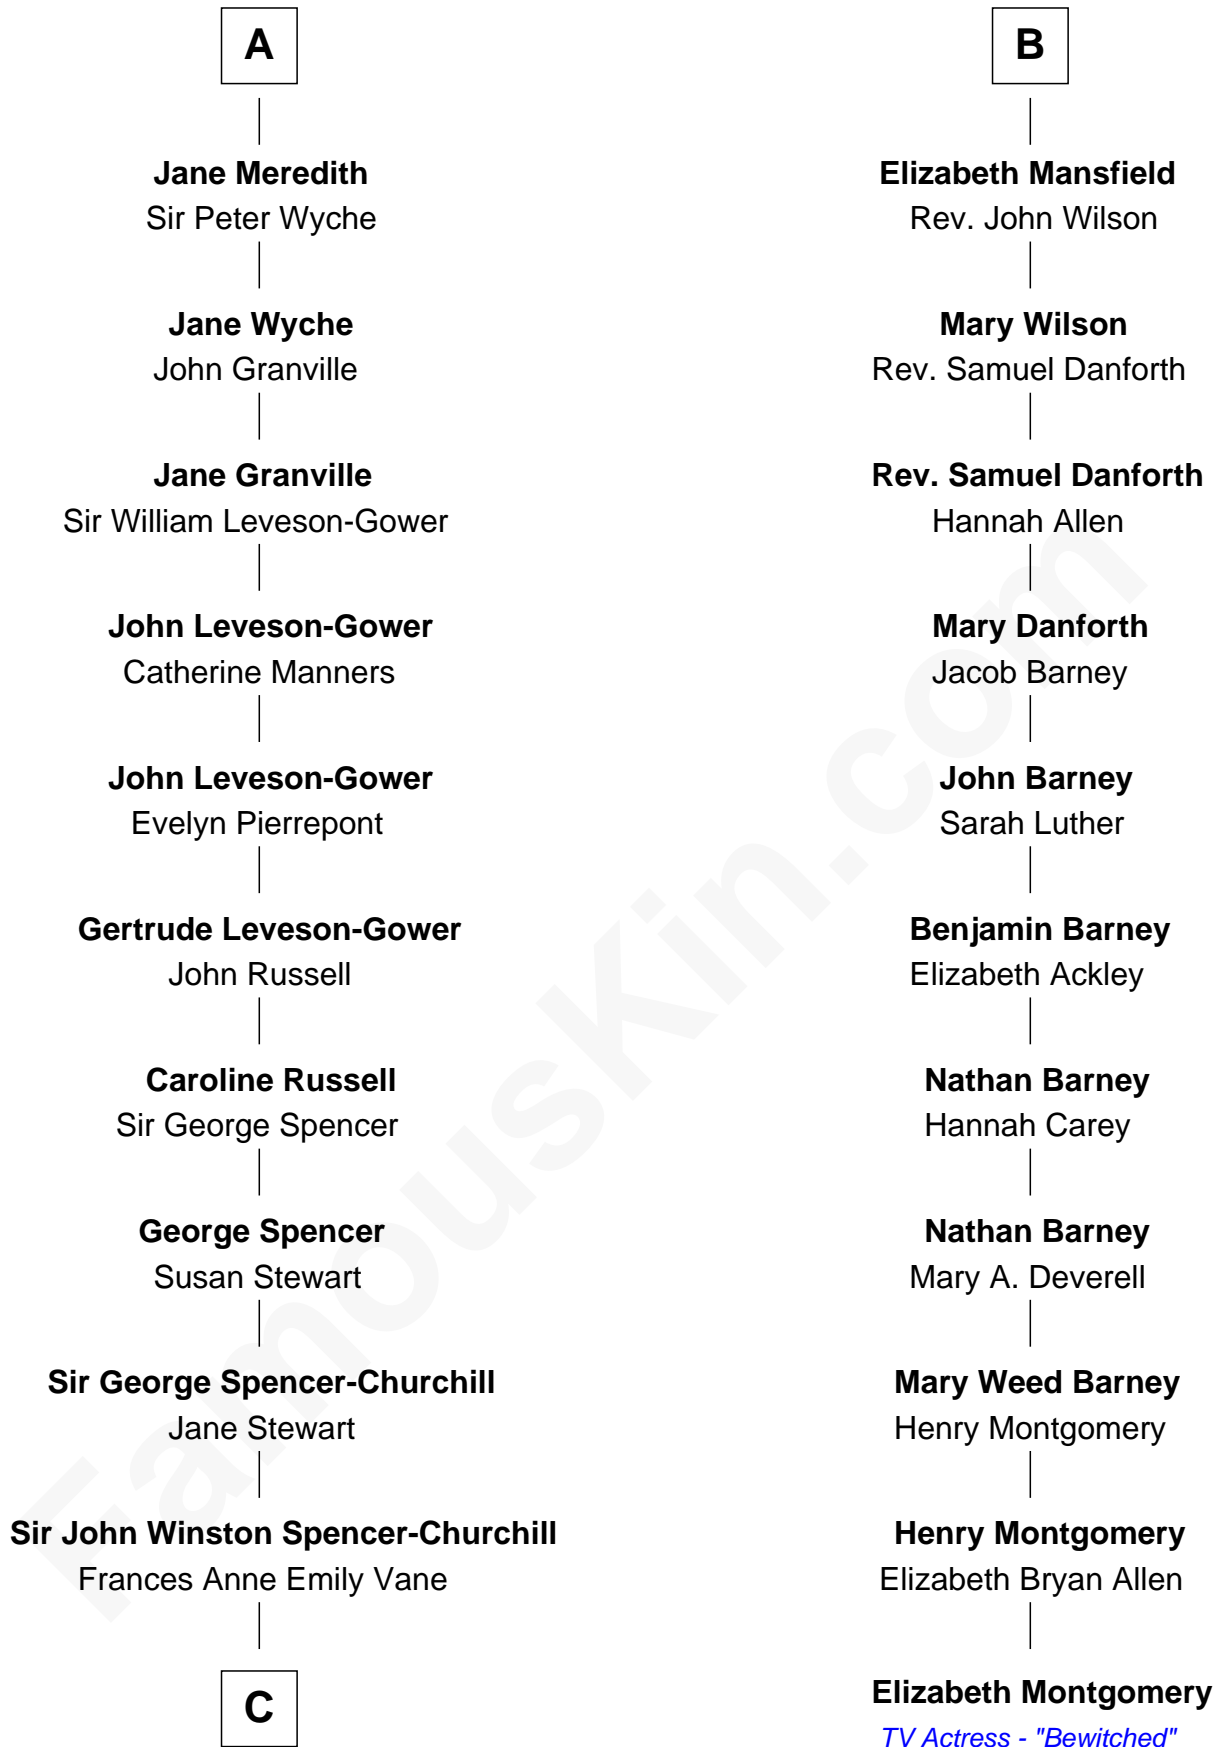

FamousKin.com

Relationship Chart of

Sir Winston Churchill

Prime Minister of the United Kingdom

17th cousin 1 time removed of

Elizabeth Montgomery

TV Actress - "Bewitched"

Thomas Morley

Isabel de la Pole

C

Randolph Henry Spencer-Churchill

Jeanette Jerome

Sir Winston Churchill

Prime Minister of the United Kingdom

FamousKin.com