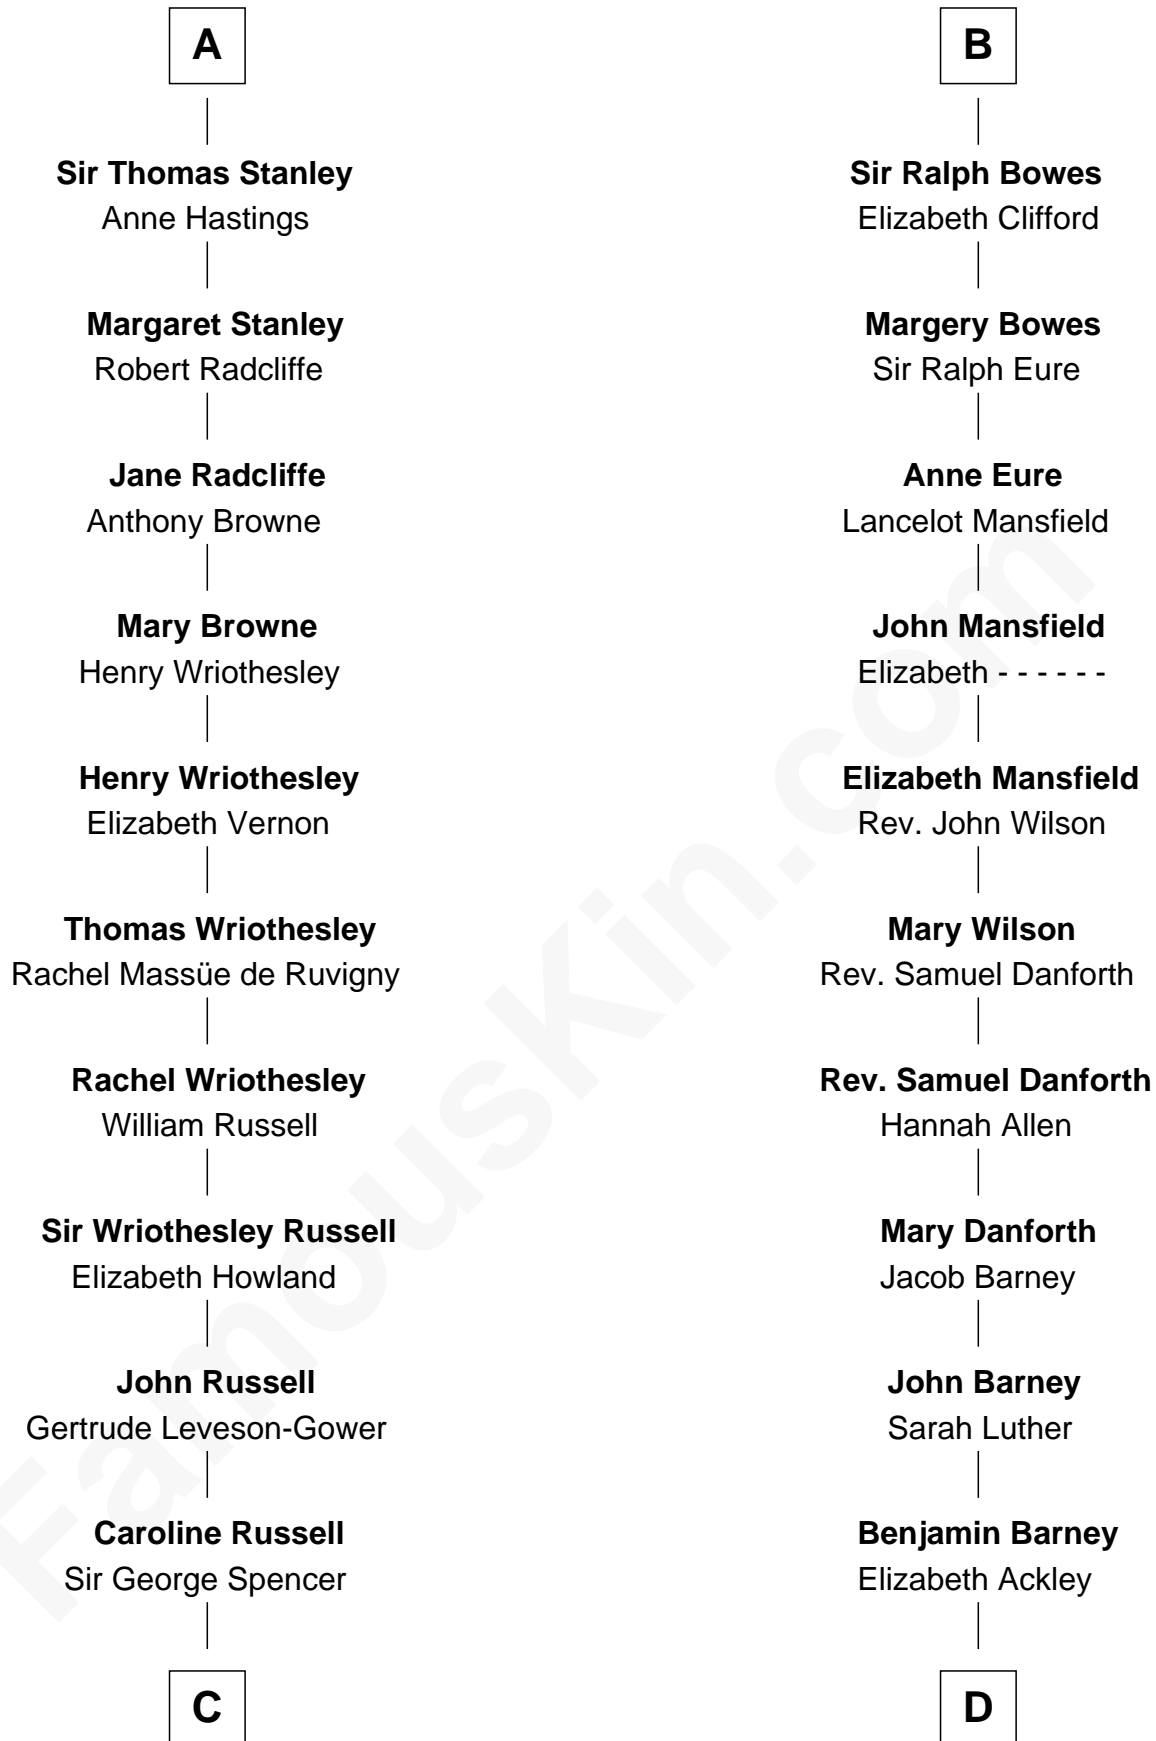

FamousKin.com

Relationship Chart of

Sir Winston Churchill

Prime Minister of the United Kingdom

21st cousin of

Elizabeth Montgomery

TV Actress - "Bewitched"

John V le Strange

Maud de Walton

C

George Spencer
Susan Stewart

Sir George Spencer-Churchill
Jane Stewart

Sir John Winston Spencer-Churchill
Frances Anne Emily Vane

Randolph Henry Spencer-Churchill
Jeanette Jerome

Sir Winston Churchill
Prime Minister of the United Kingdom

D

Nathan Barney
Hannah Carey

Nathan Barney
Mary A. Deverell

Mary Weed Barney
Henry Montgomery

Henry Montgomery
Elizabeth Bryan Allen

Elizabeth Montgomery
TV Actress - "Bewitched"

FamousKin.com