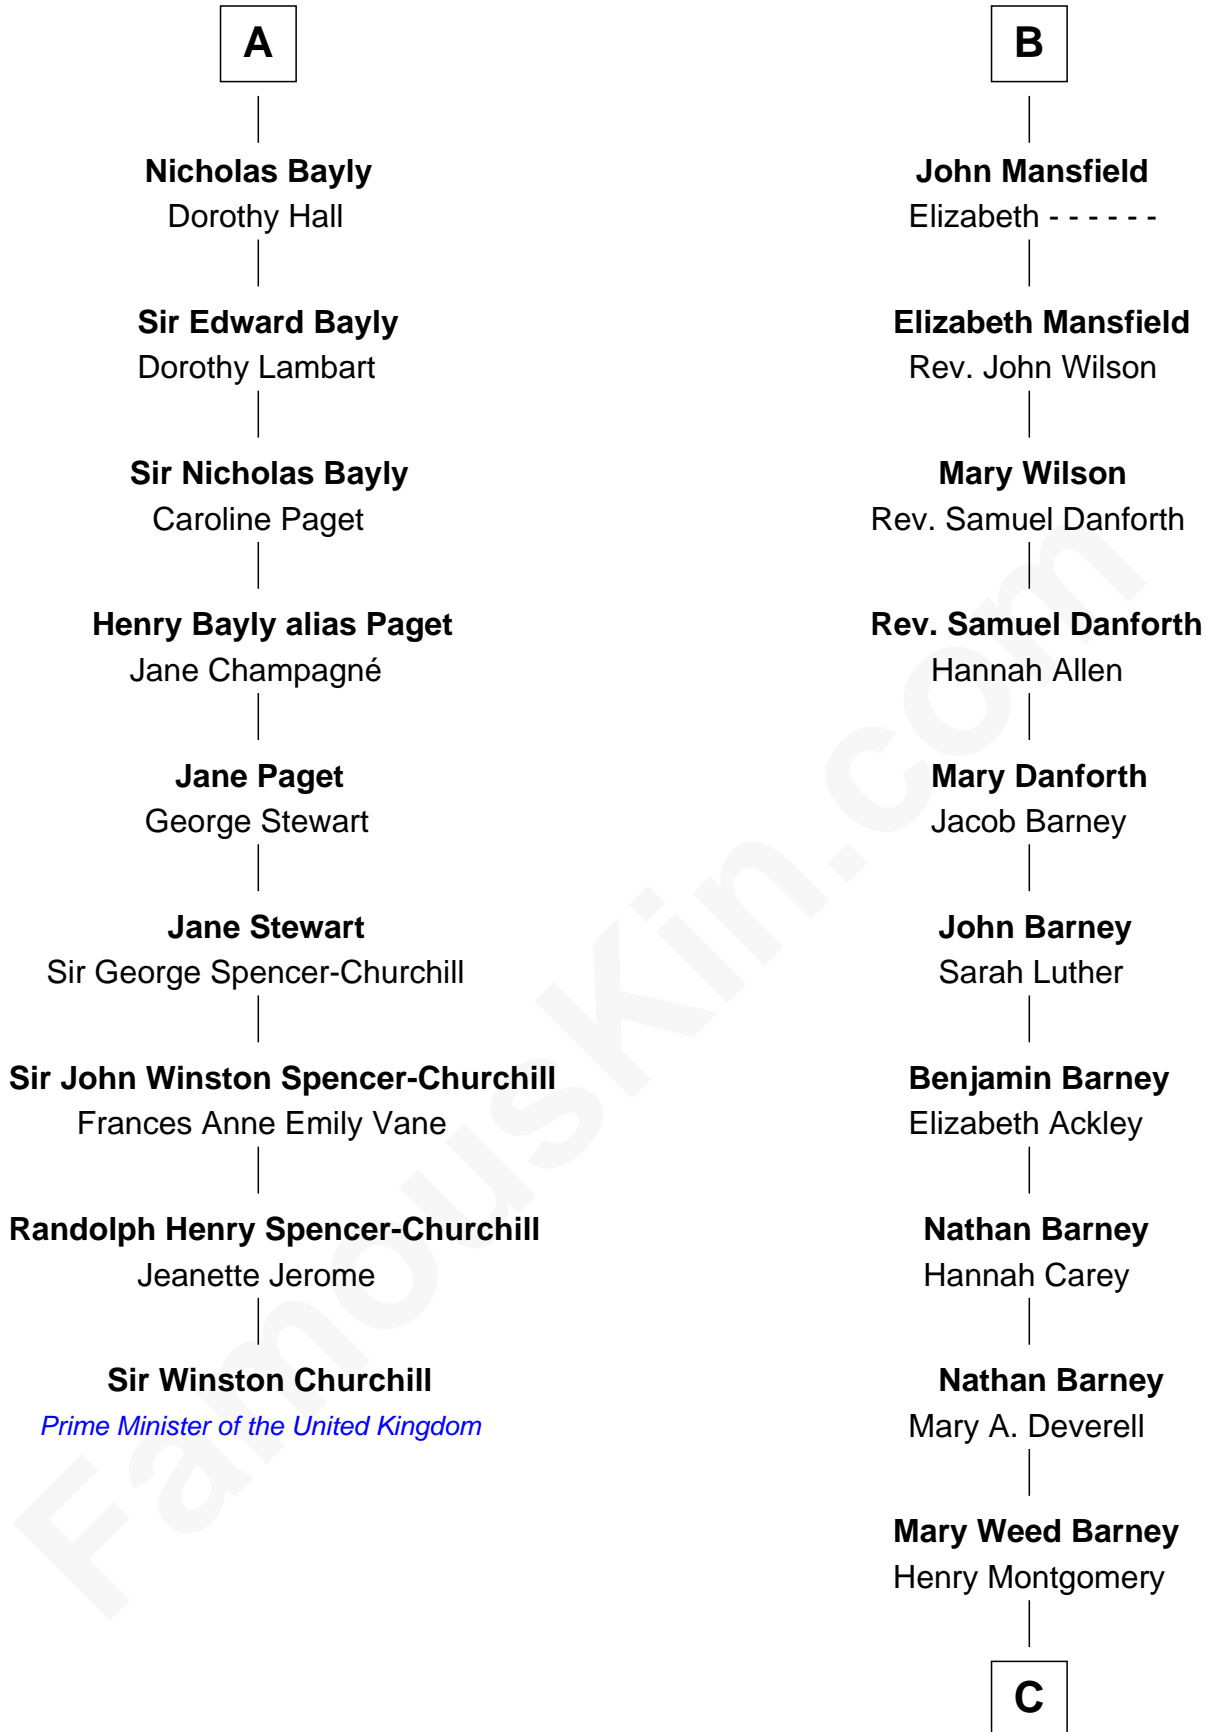

FamousKin.com

Relationship Chart of

Sir Winston Churchill

Prime Minister of the United Kingdom

15th cousin 3 times removed of

Elizabeth Montgomery

TV Actress - "Bewitched"

C