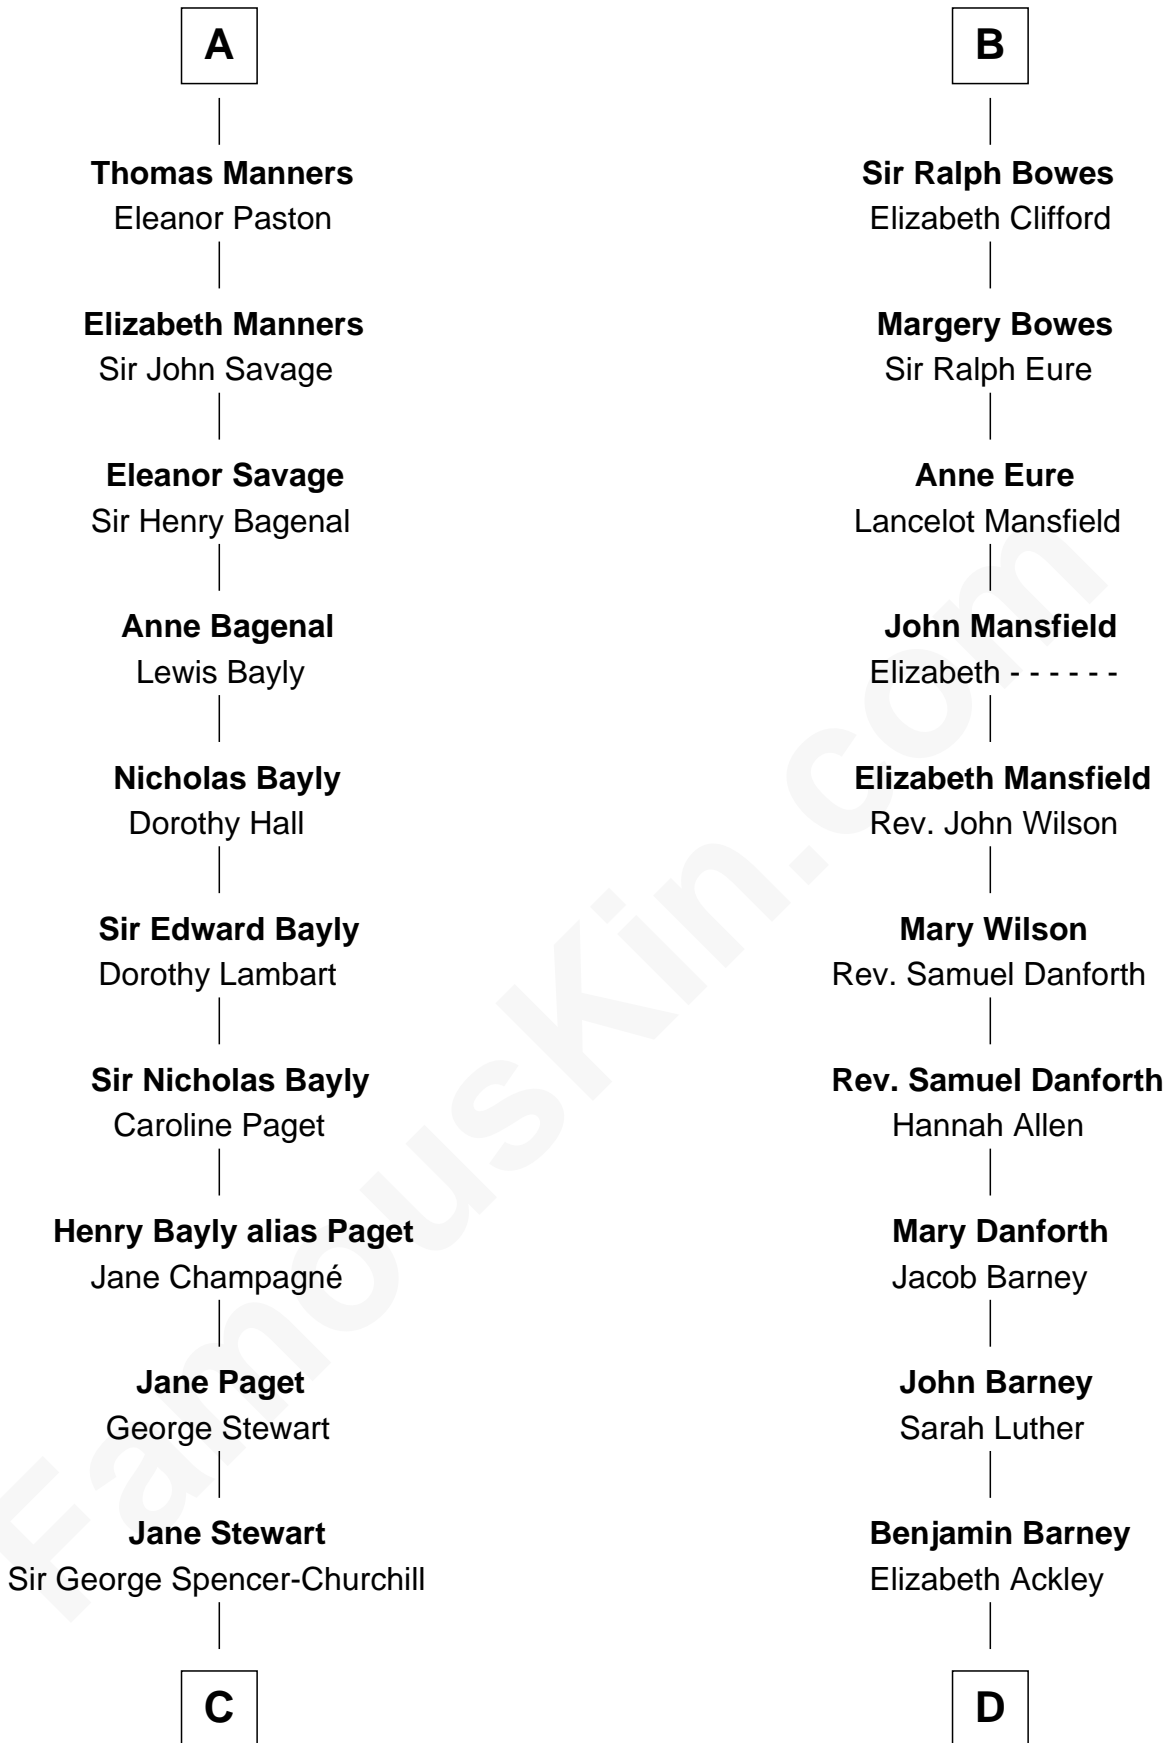

FamousKin.com

Relationship Chart of

Sir Winston Churchill

Prime Minister of the United Kingdom

19th cousin 2 times removed of

Elizabeth Montgomery

TV Actress - "Bewitched"

C

Sir John Winston Spencer-Churchill

Frances Anne Emily Vane

Randolph Henry Spencer-Churchill

Jeanette Jerome

Sir Winston Churchill

Prime Minister of the United Kingdom

D

Nathan Barney