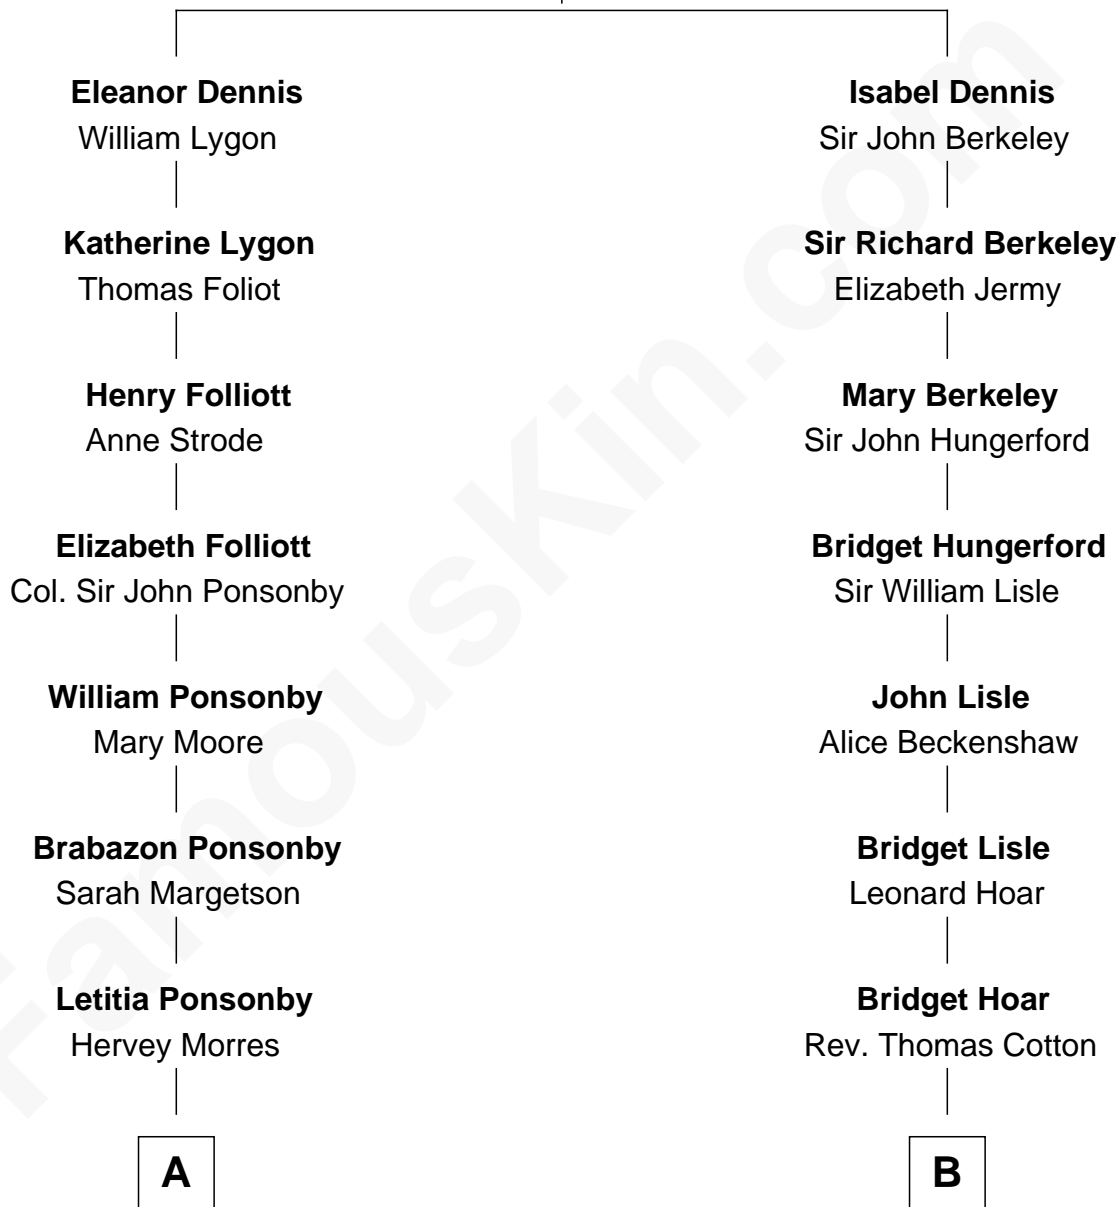

FamousKin.com

Relationship Chart of

Sir Winston Churchill

Prime Minister of the United Kingdom

12th cousin 3 times removed of

Warren Buffett

Chairman & CEO, Berkshire Hathaway

Sir William Dennis

Anne Berkeley

A

Letitia Morres
Sir Randal William McDonnell

Anne Catherine McDonnell
Sir Henry Vane

Frances Anne Emily Vane-Tempest
Sir Charles William Stewart

Frances Anne Emily Vane
Sir John Winston Spencer-Churchill

Randolph Henry Spencer-Churchill
Jeanette Jerome

Sir Winston Churchill
Prime Minister of the United Kingdom

B

Leonard Hoar Cotton
Hannah - - - - -

Thomas Cotton
Agnes Smith

Mary Cotton
Stephen Pennell

Thomas Jefferson Pennell
Rhoda A. Mallett