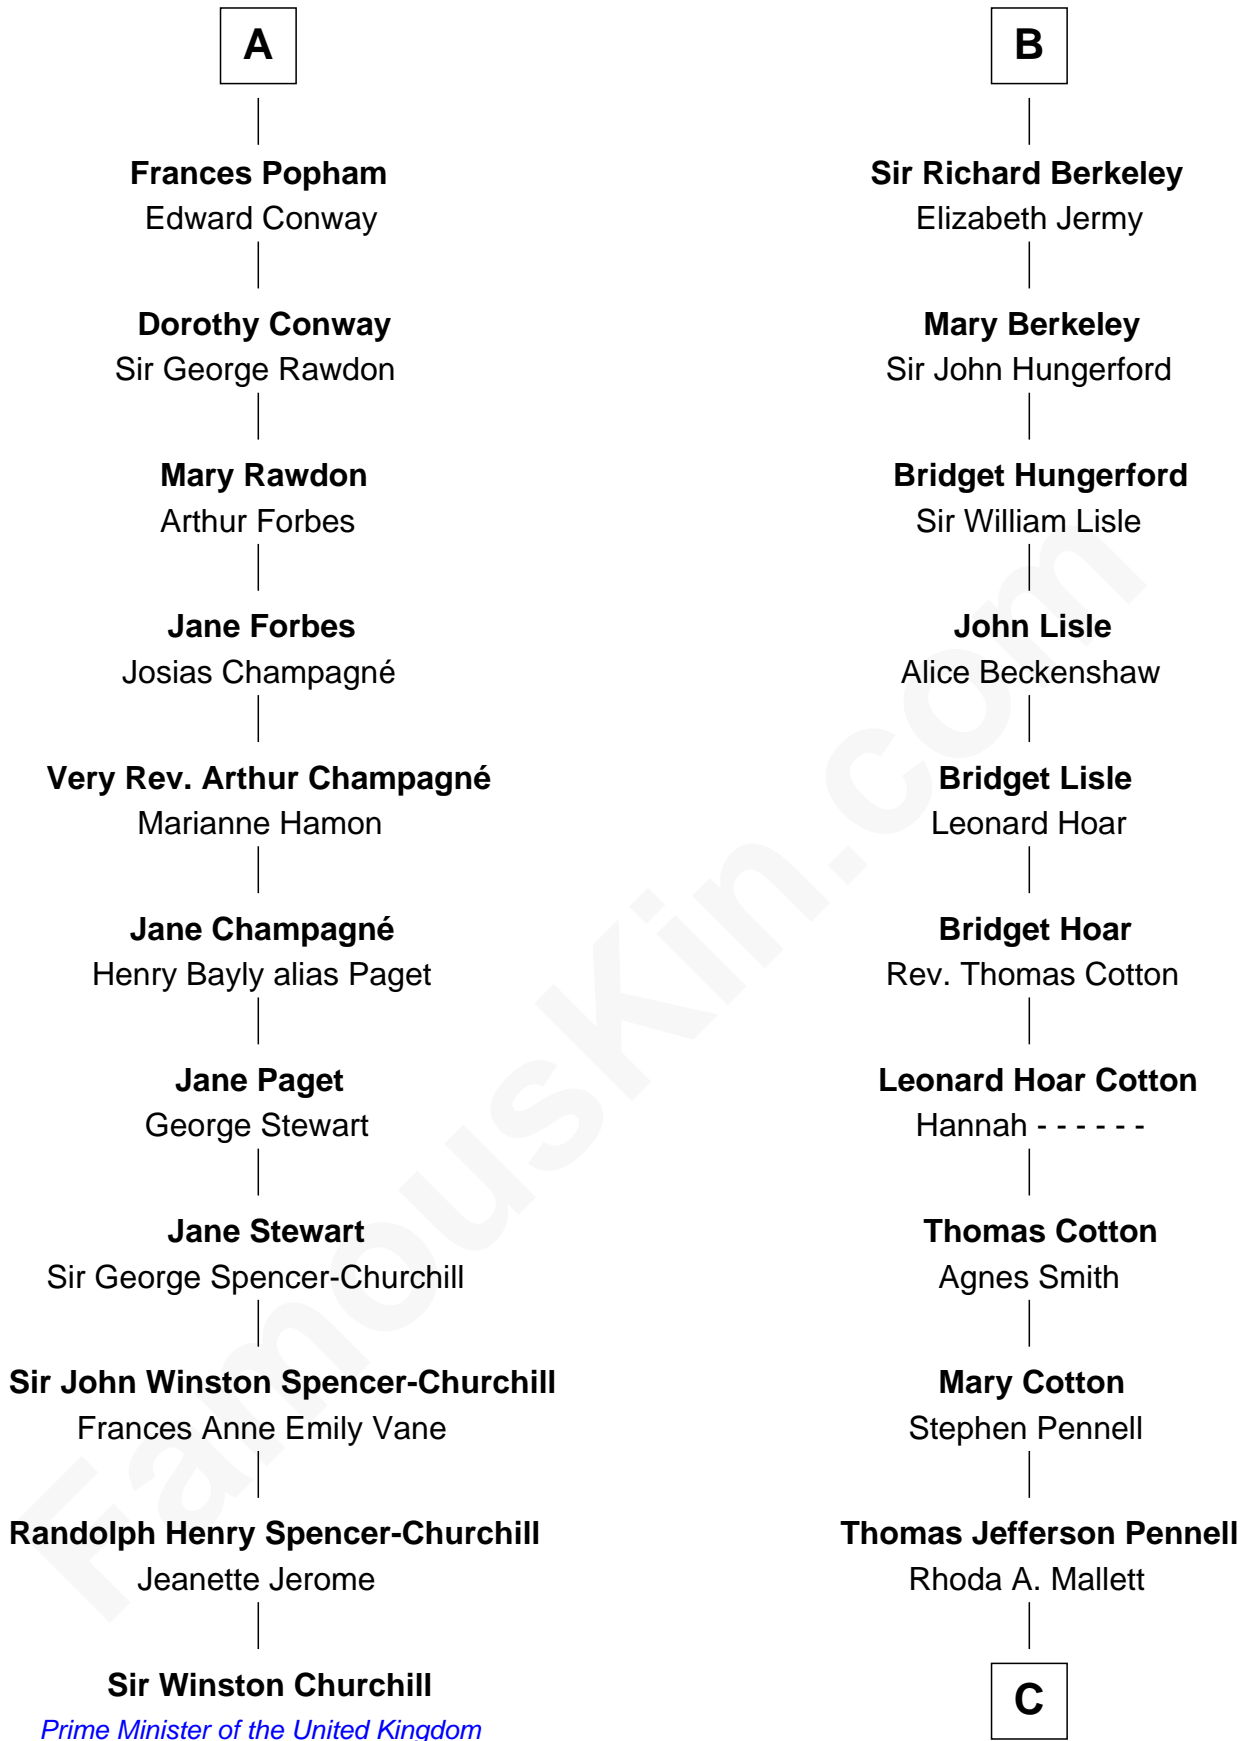

FamousKin.com

Relationship Chart of

Sir Winston Churchill

Prime Minister of the United Kingdom

17th cousin 4 times removed of

Warren Buffett

Chairman & CEO, Berkshire Hathaway

Sir Maurice de Berkeley

Eve la Zouche

C

Deborah Collamore Pennell

John Watson

Susan Ann Watson

Ford Bela Barber

Stella Frances Barber

John Ammon Stahl