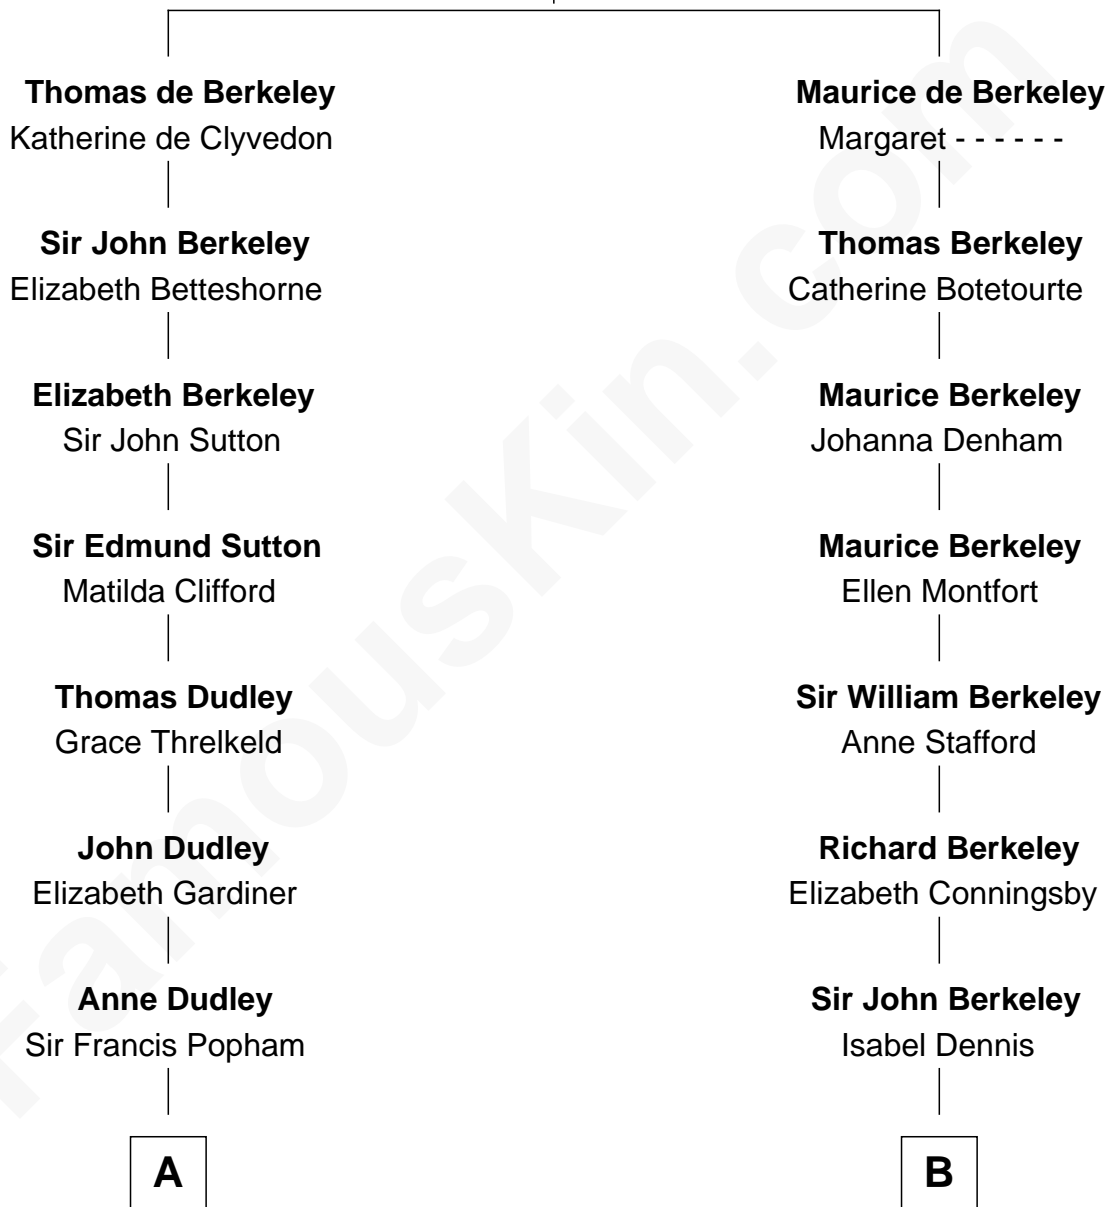

FamousKin.com

Relationship Chart of

Sir Winston Churchill

Prime Minister of the United Kingdom

17th cousin 4 times removed of

Warren Buffett

Chairman & CEO, Berkshire Hathaway

Sir Maurice de Berkeley

Eve la Zouche

C

Deborah Collamore Pennell

John Watson

Susan Ann Watson

Ford Bela Barber

Stella Frances Barber

John Ammon Stahl