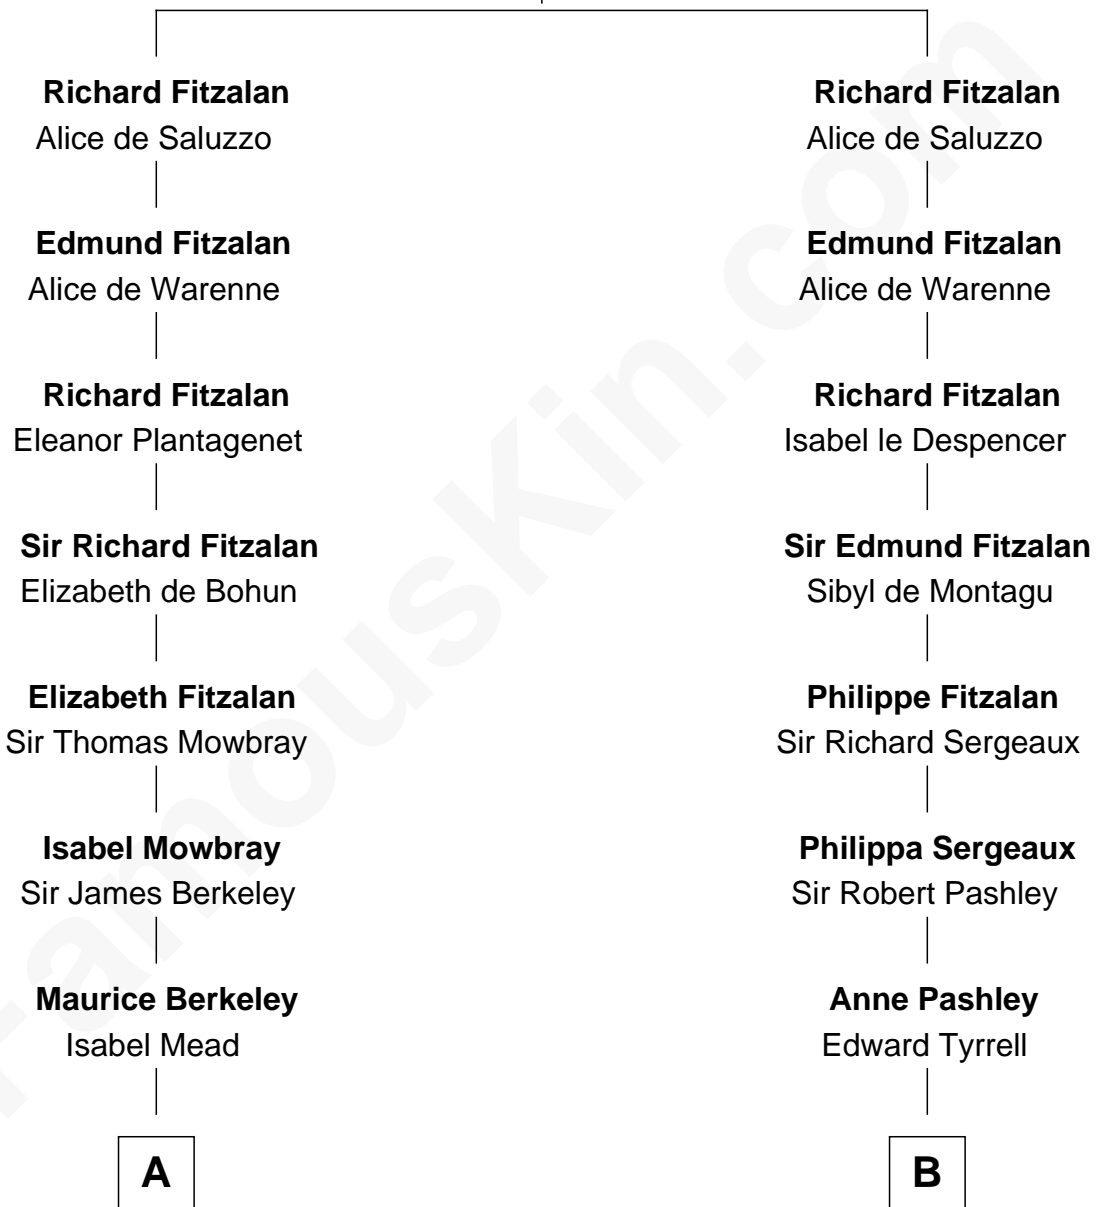

## Relationship Chart of

### Sir Winston Churchill

*Prime Minister of the United Kingdom*

20th cousin of

**Susan B. Anthony**

*Women's Rights Advocate*

**John Fitzalan**  
Isabel de Mortimer

**C**

**Frances Anne Emily Vane-Tempest**  
Sir Charles William Stewart

**Frances Anne Emily Vane**  
Sir John Winston Spencer-Churchill

**Randolph Henry Spencer-Churchill**  
Jeanette Jerome

**Sir Winston Churchill**  
*Prime Minister of the United Kingdom*

**D**

**David Anthony**  
Judith Hicks

**Humphrey Anthony**  
Hannah Lapham

**Daniel Anthony**  
Lucy Read

**Susan B. Anthony**  
*Women's Rights Advocate*