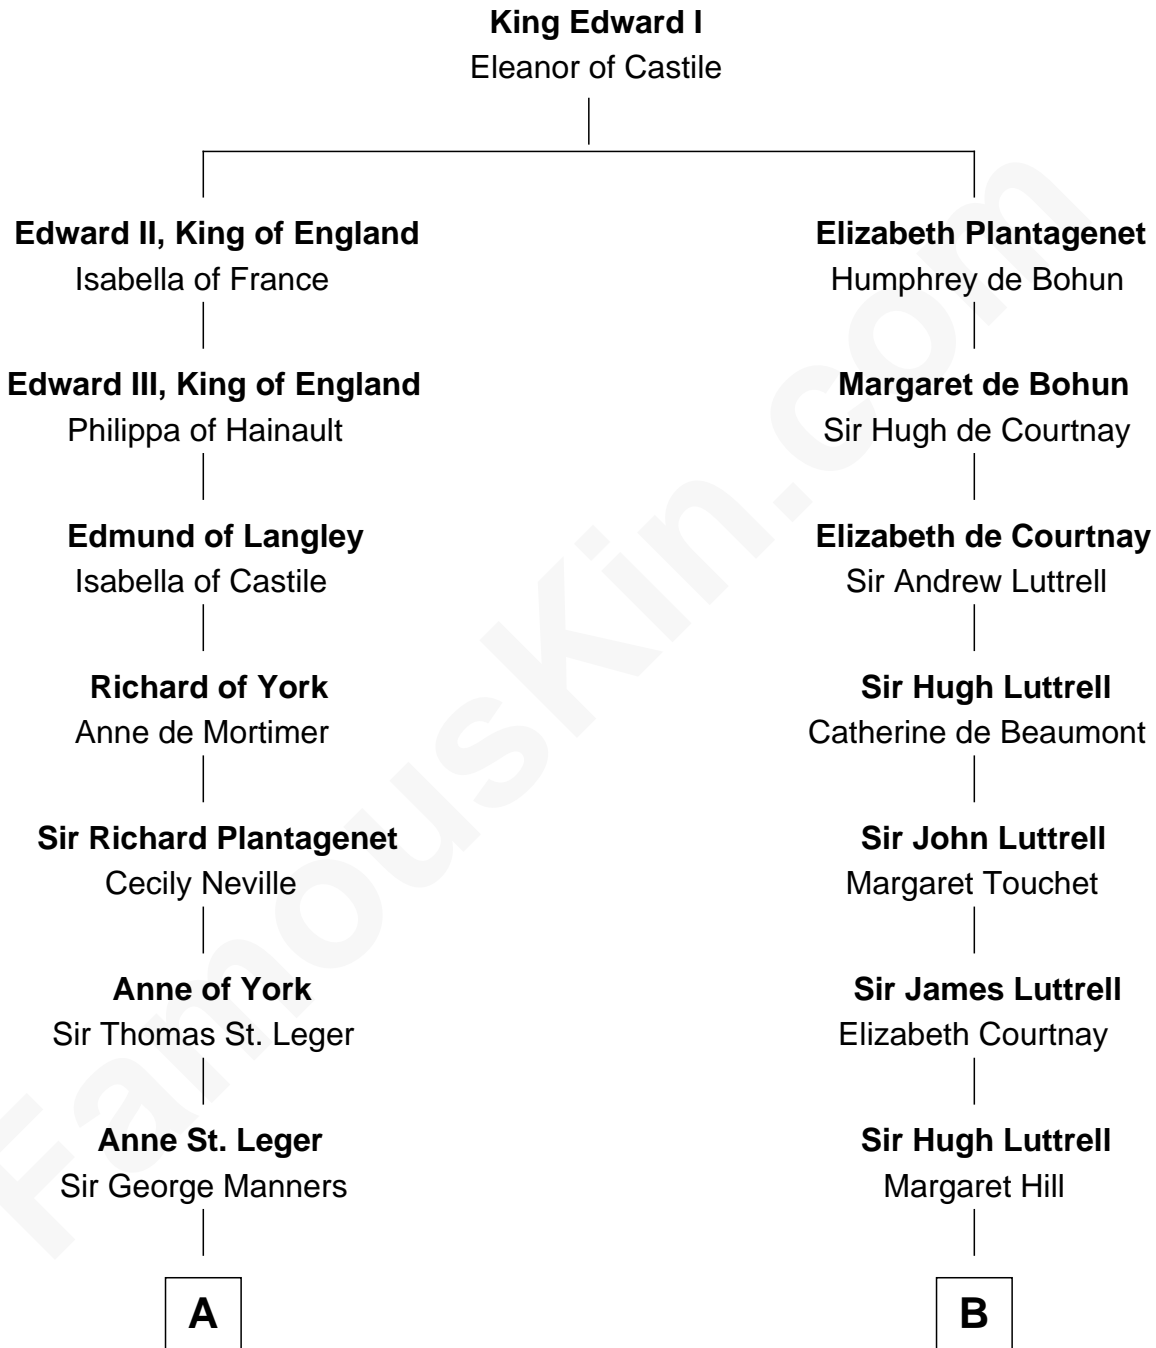

## Relationship Chart of

### Sir Winston Churchill

*Prime Minister of the United Kingdom*

**19th cousin 2 times removed of**

**Dick Cheney**

*46th U.S. Vice-President*

**C**

**Sir John Winston Spencer-Churchill**

Frances Anne Emily Vane

**Randolph Henry Spencer-Churchill**

Jeanette Jerome

**Sir Winston Churchill**

*Prime Minister of the United Kingdom*

**D**

**Elias Eaton Cheney**

Lucy Fletcher

**Samuel Fletcher Cheney**

Ella A. Phillips

**Thomas Herbert Cheney**

Margaret E. Tyler

**Richard Herbert Cheney**

Marge Lorraine Dickey

**Dick Cheney**

*46th U.S. Vice-President*

FamousKin.com