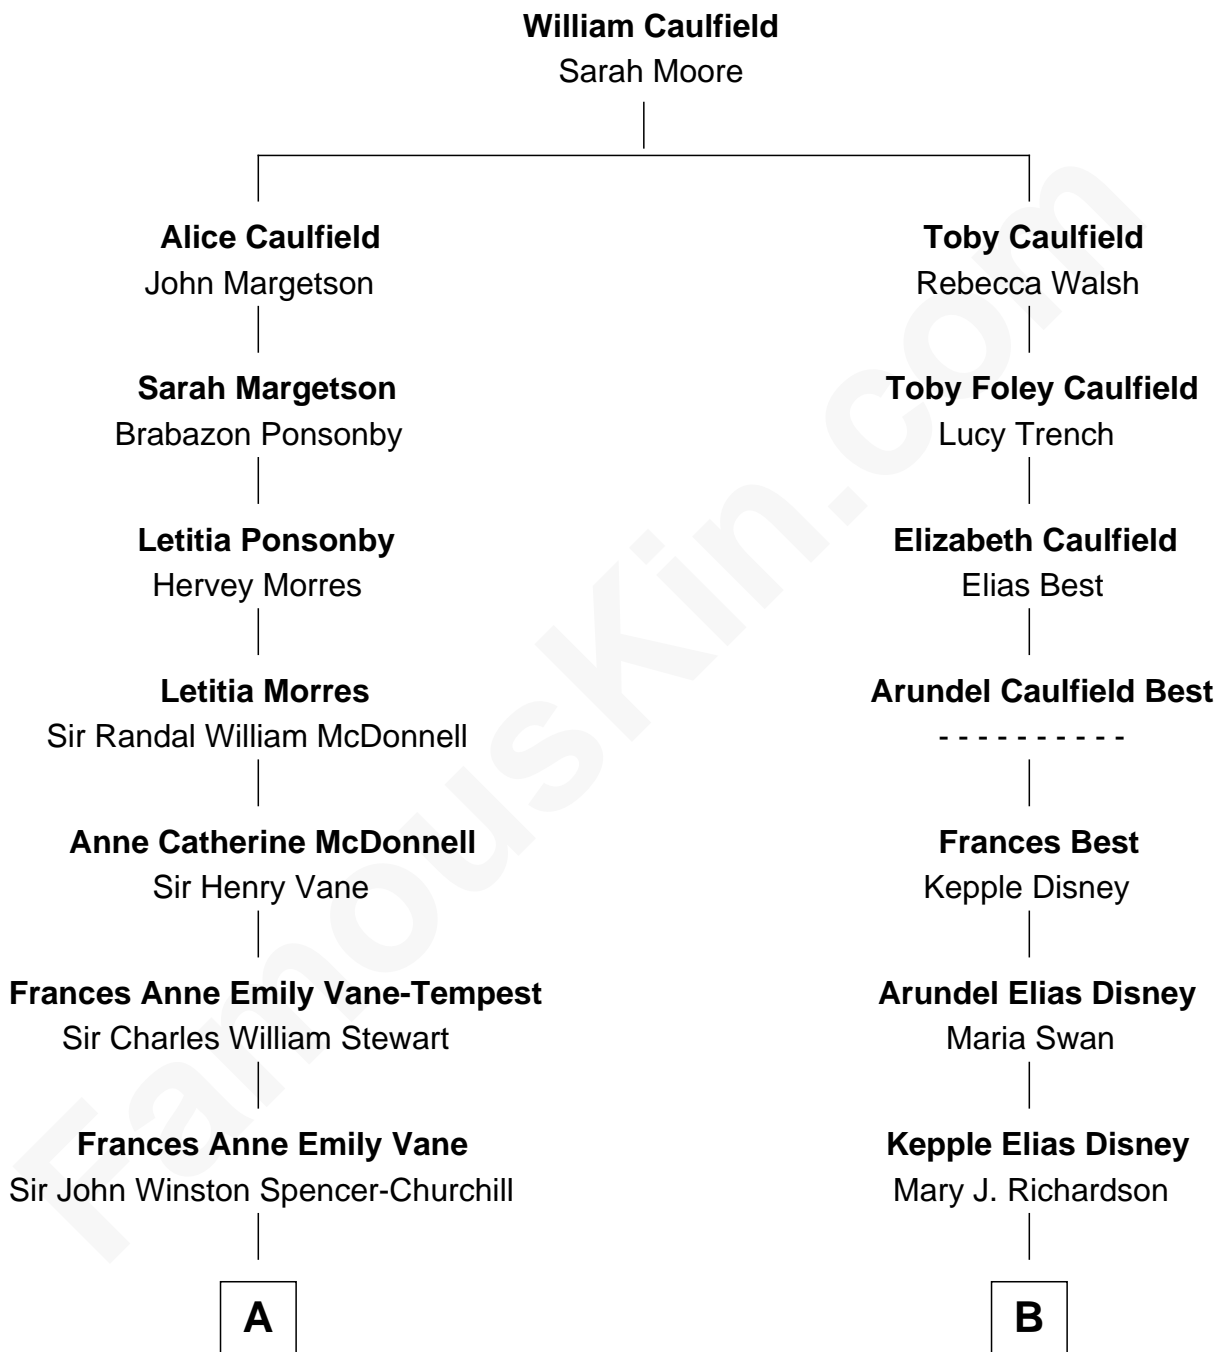

FamousKin.com

Relationship Chart of

Sir Winston Churchill

Prime Minister of the United Kingdom

8th cousin of

Walt Disney

Co-Founder of The Walt Disney Company

A

Randolph Henry Spencer-Churchill

Jeanette Jerome

Sir Winston Churchill

Prime Minister of the United Kingdom

B

Elias Charles Disney

Flora Call

Walt Disney