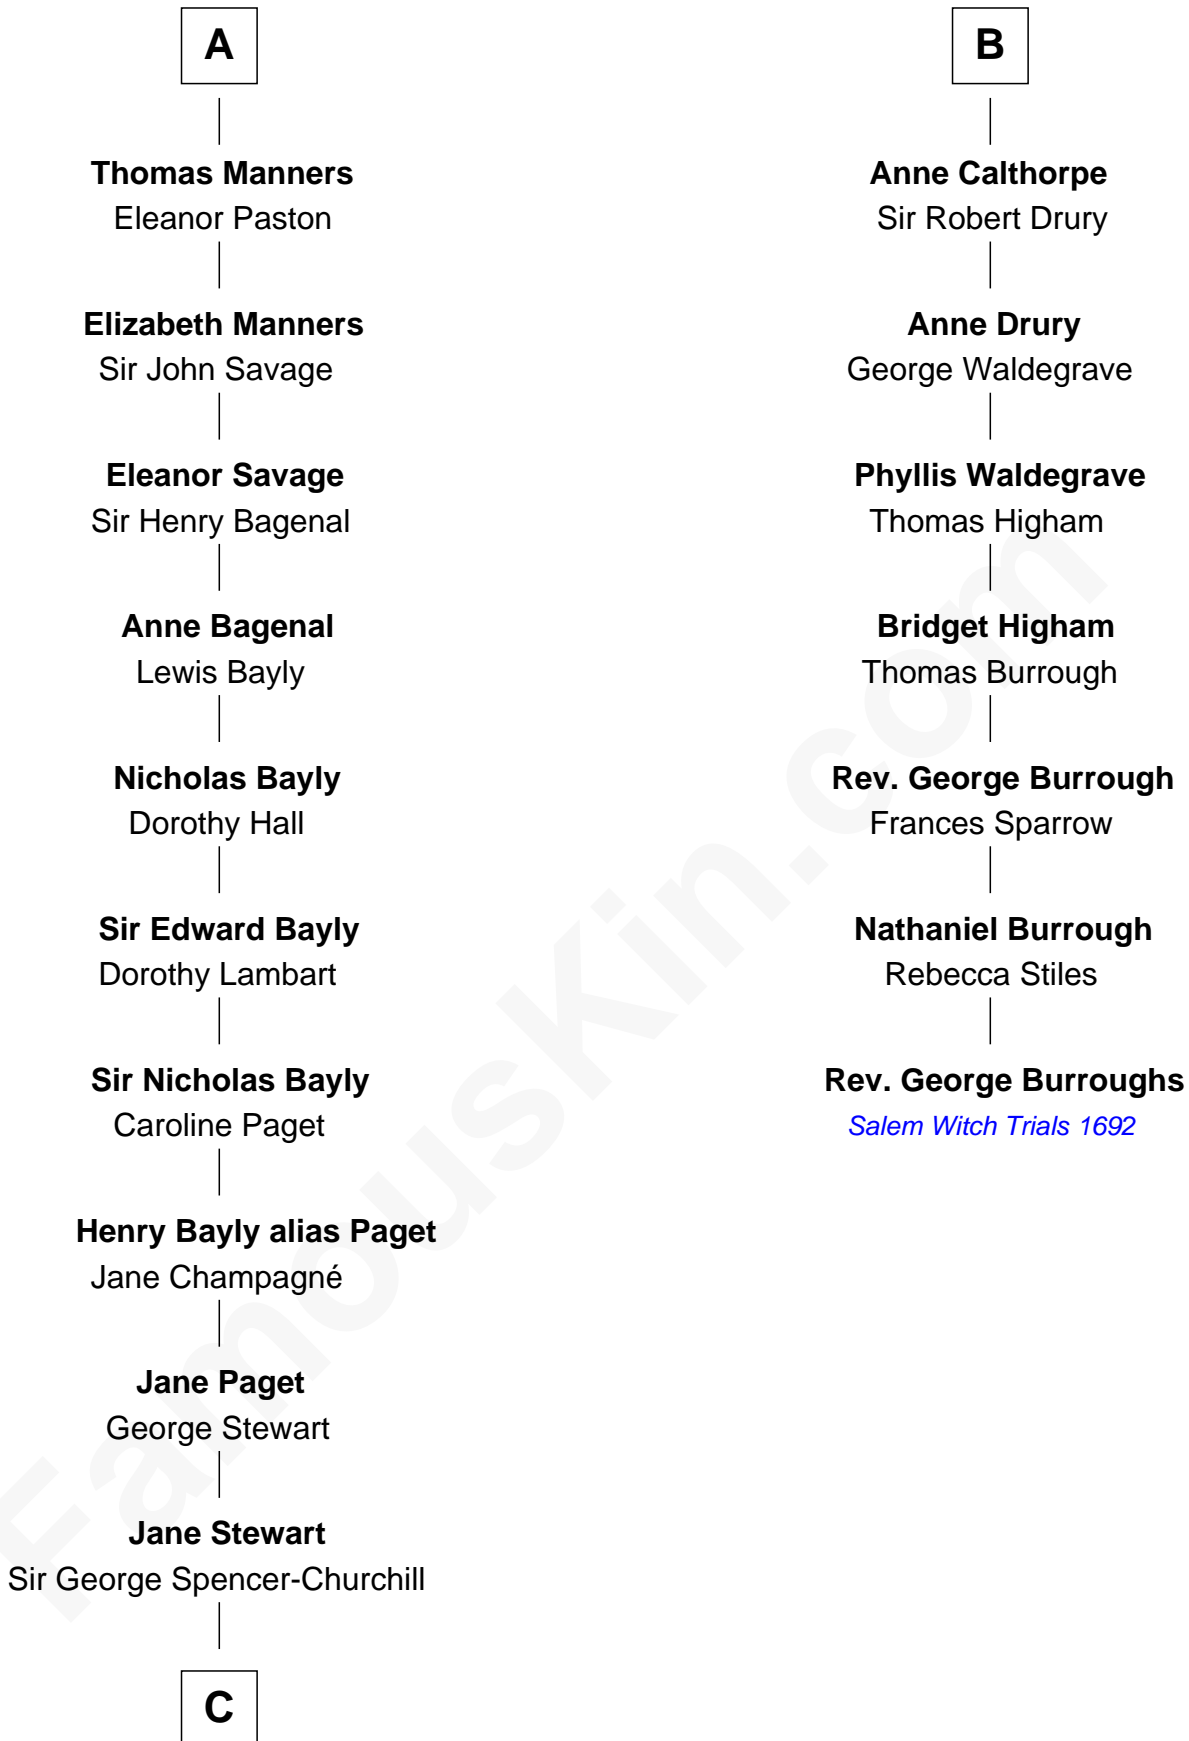

## Relationship Chart of

### Sir Winston Churchill

*Prime Minister of the United Kingdom*

**13th cousin 6 times removed of**

**Rev. George Burroughs**

*Executed for Witchcraft, Salem 1692*

C

—  
**Sir John Winston Spencer-Churchill**

Frances Anne Emily Vane

—  
**Randolph Henry Spencer-Churchill**

Jeanette Jerome

—  
**Sir Winston Churchill**

*Prime Minister of the United Kingdom*

FamousKin.com