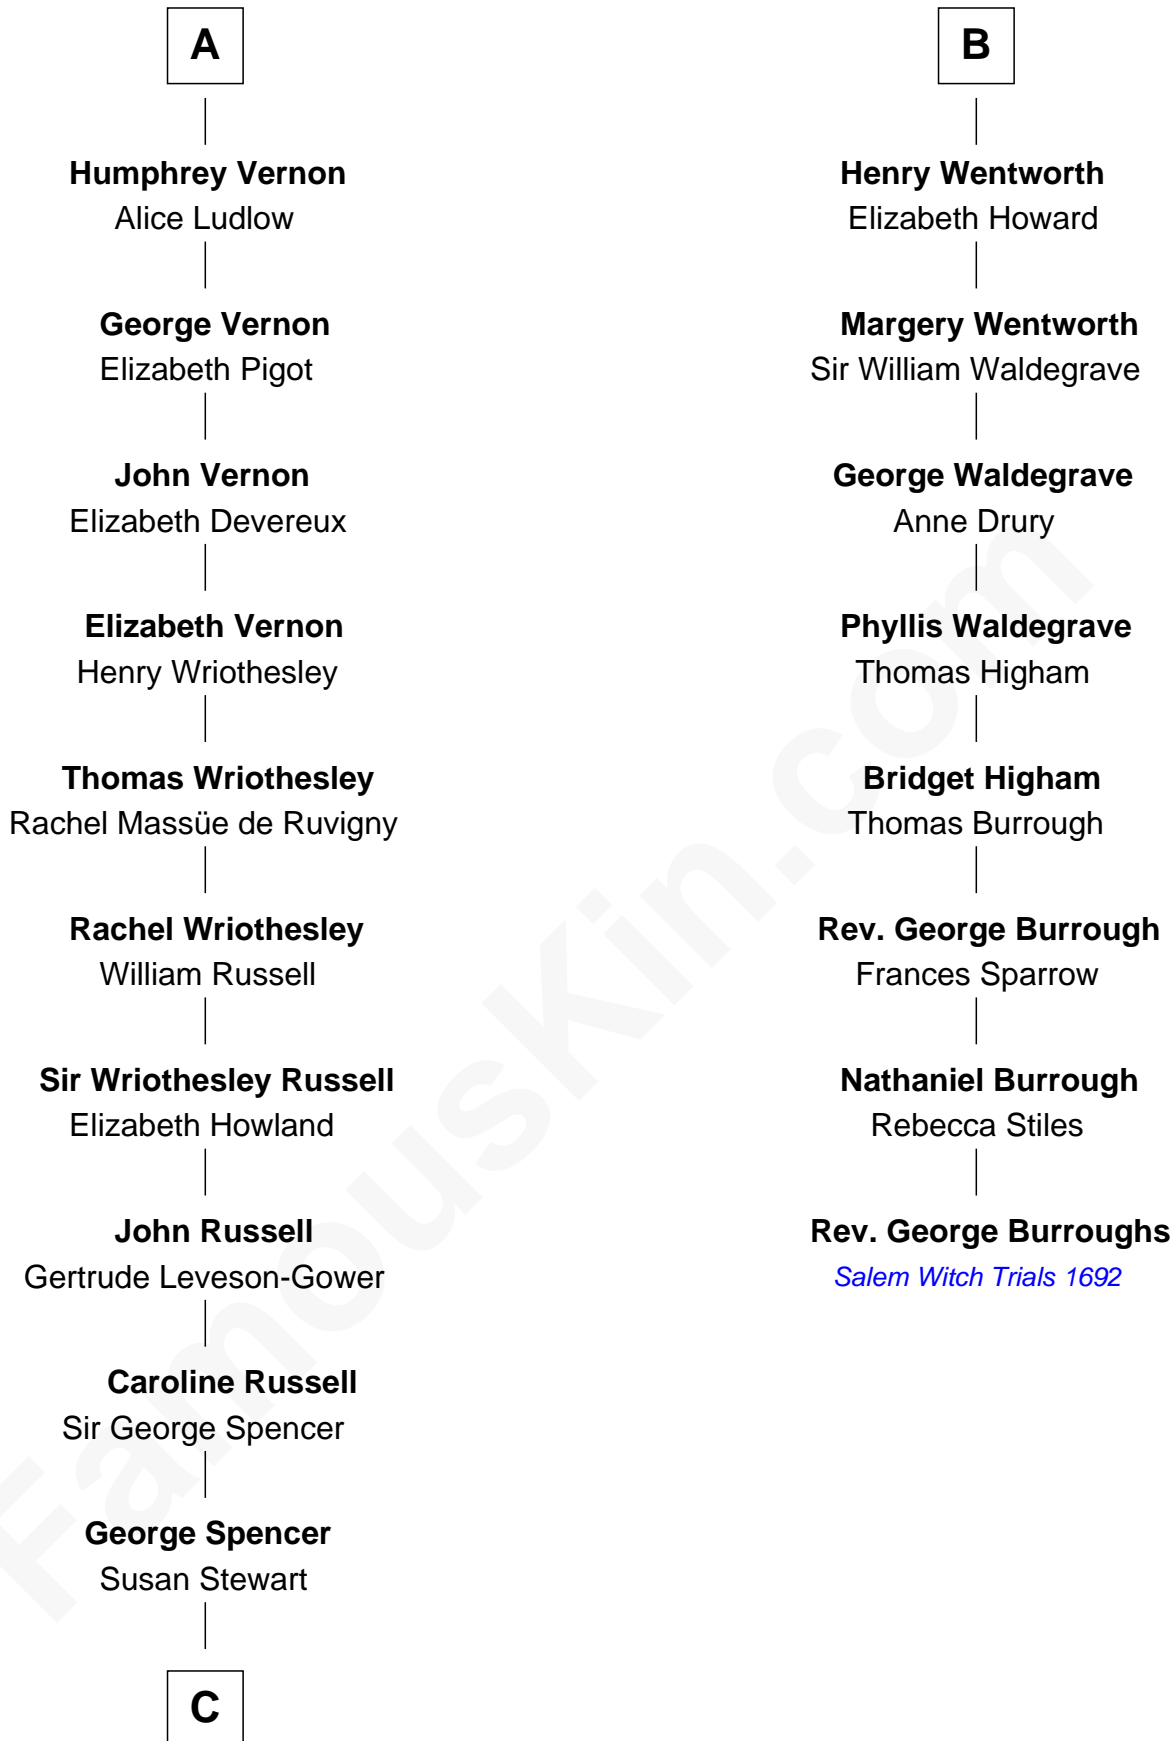

FamousKin.com

Relationship Chart of

Sir Winston Churchill

Prime Minister of the United Kingdom

14th cousin 6 times removed of

Rev. George Burroughs

Executed for Witchcraft, Salem 1692

C

—
Sir George Spencer-Churchill

Jane Stewart

—
Sir John Winston Spencer-Churchill

Frances Anne Emily Vane

—
Randolph Henry Spencer-Churchill

Jeanette Jerome

—
Sir Winston Churchill

Prime Minister of the United Kingdom