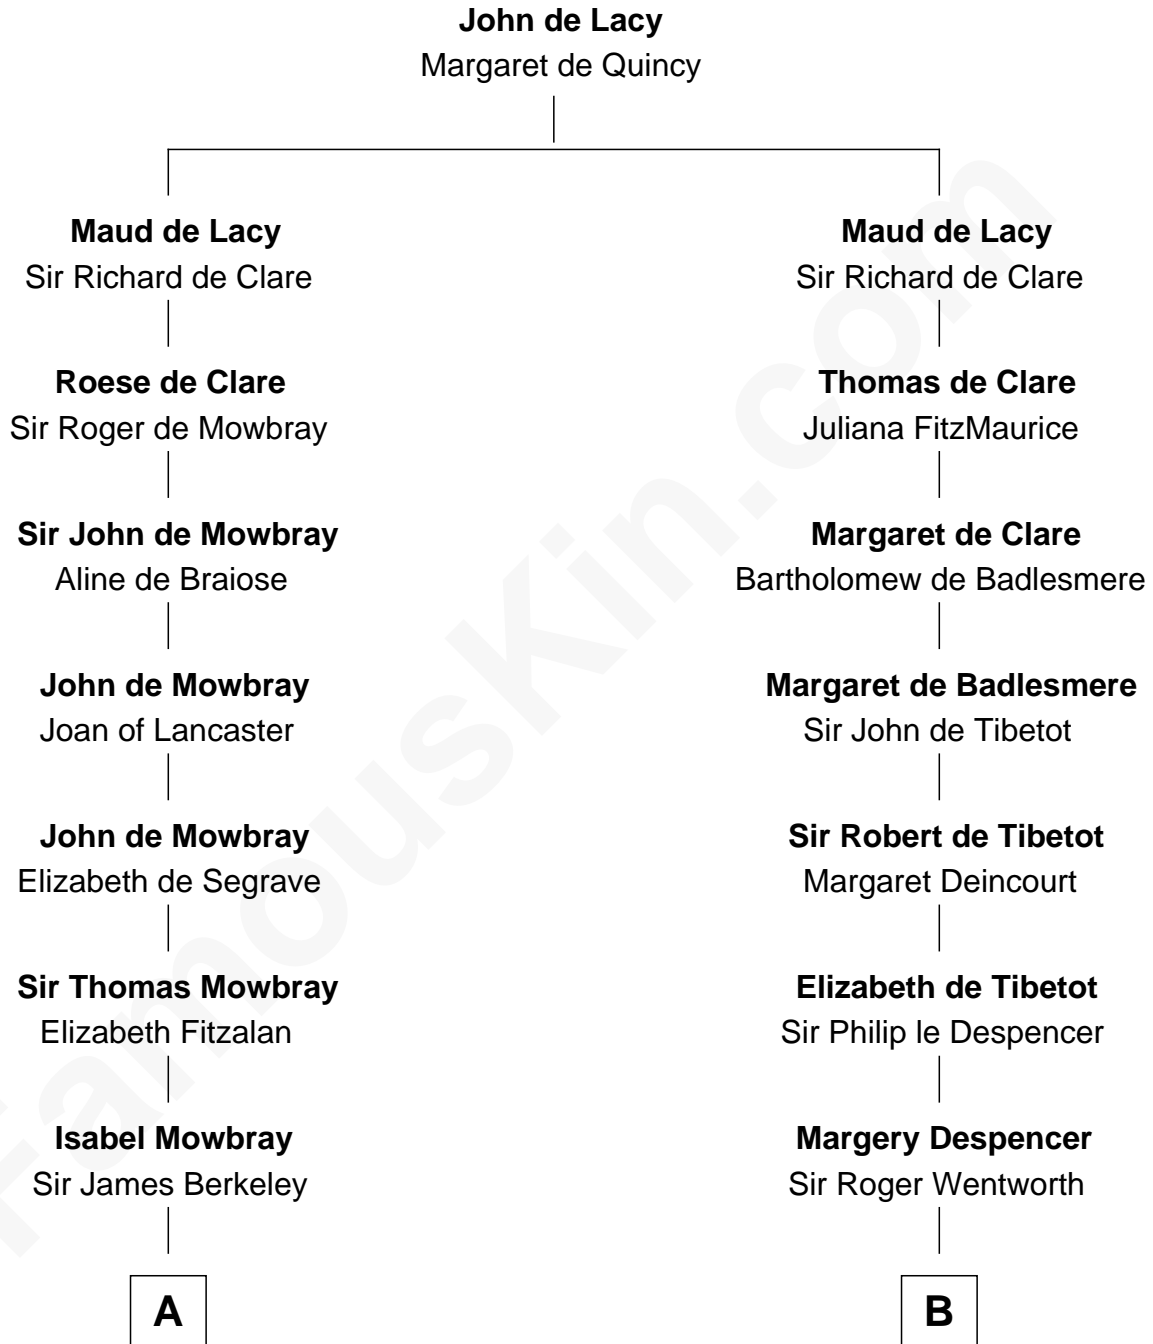

FamousKin.com

Relationship Chart of

Sir Winston Churchill

Prime Minister of the United Kingdom

14th cousin 7 times removed of

Rev. George Burroughs

Executed for Witchcraft, Salem 1692

C

—
Anne Catherine McDonnell

Sir Henry Vane

—
Frances Anne Emily Vane-Tempest

Sir Charles William Stewart

—
Frances Anne Emily Vane

Sir John Winston Spencer-Churchill

—
Randolph Henry Spencer-Churchill

Jeanette Jerome