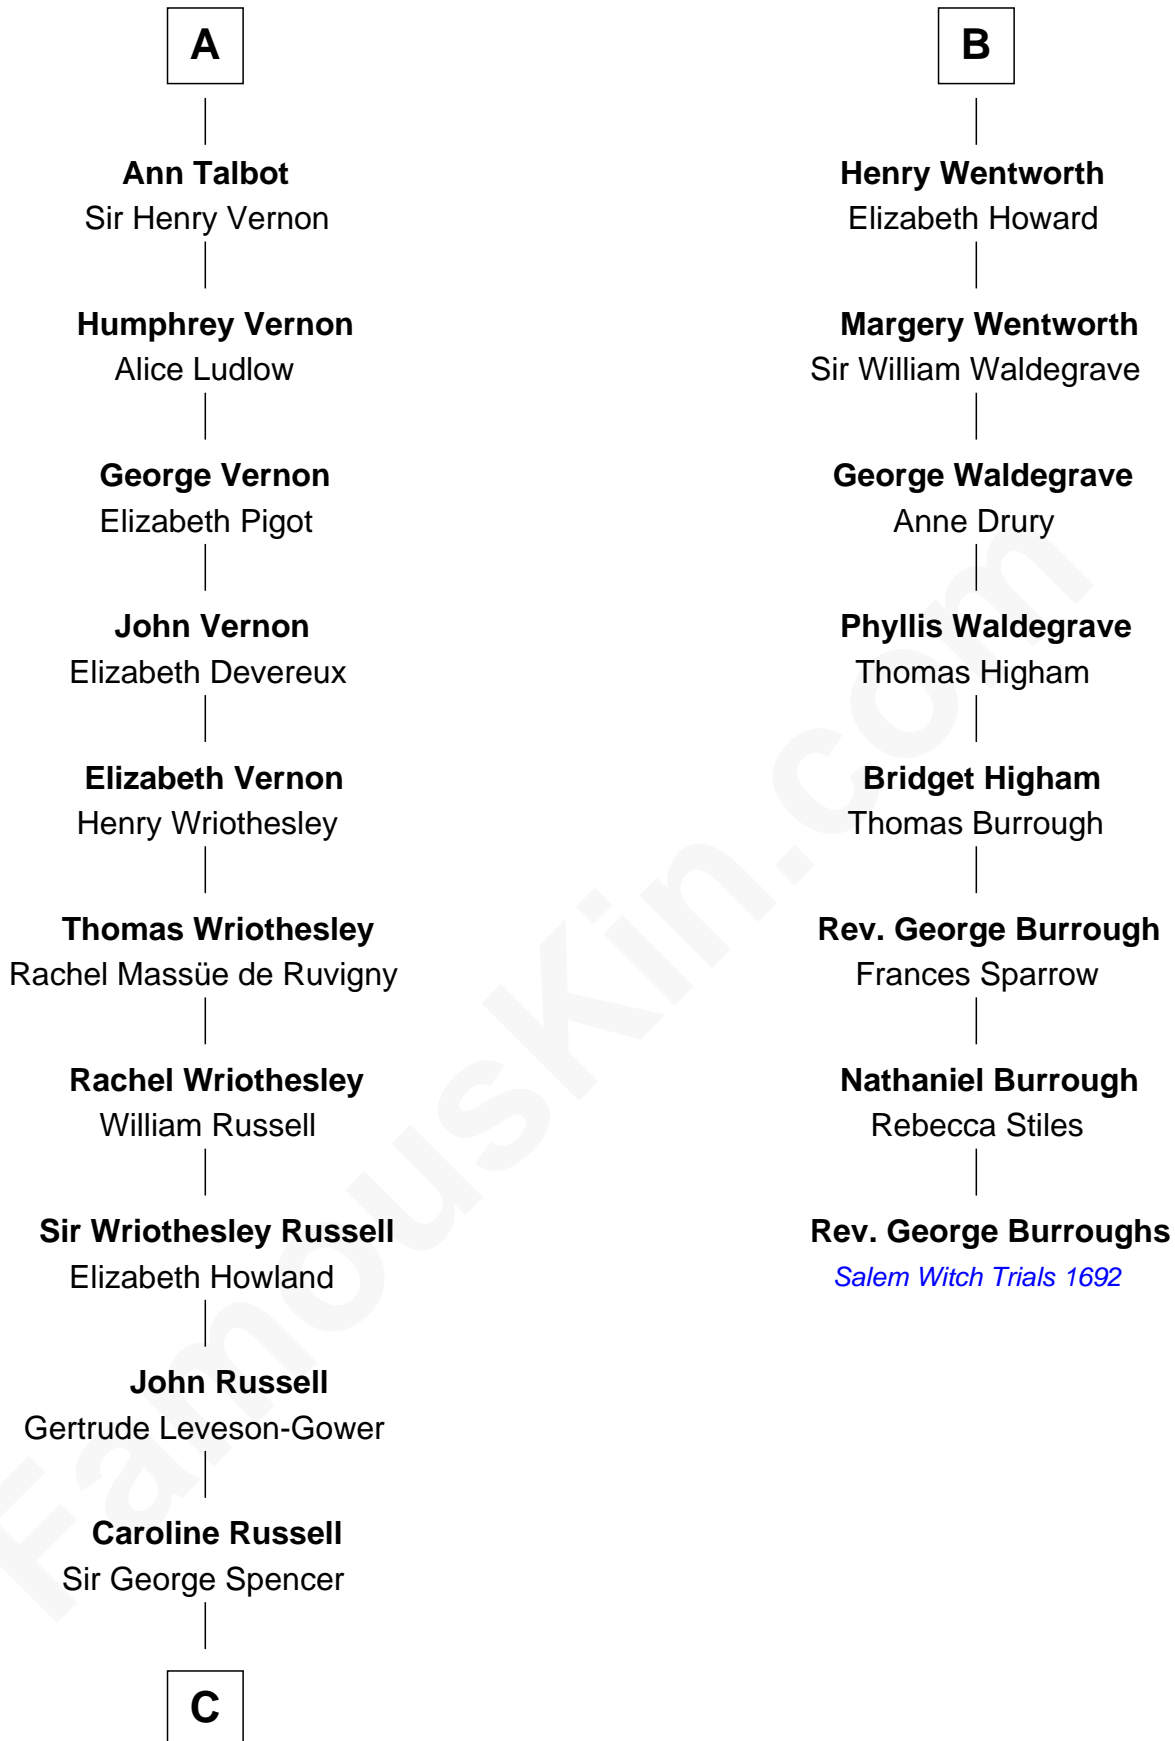

FamousKin.com

Relationship Chart of

Sir Winston Churchill

Prime Minister of the United Kingdom

14th cousin 7 times removed of

Rev. George Burroughs

Executed for Witchcraft, Salem 1692

C

George Spencer

Susan Stewart

Sir George Spencer-Churchill

Jane Stewart

Sir John Winston Spencer-Churchill

Frances Anne Emily Vane

Randolph Henry Spencer-Churchill

Jeanette Jerome