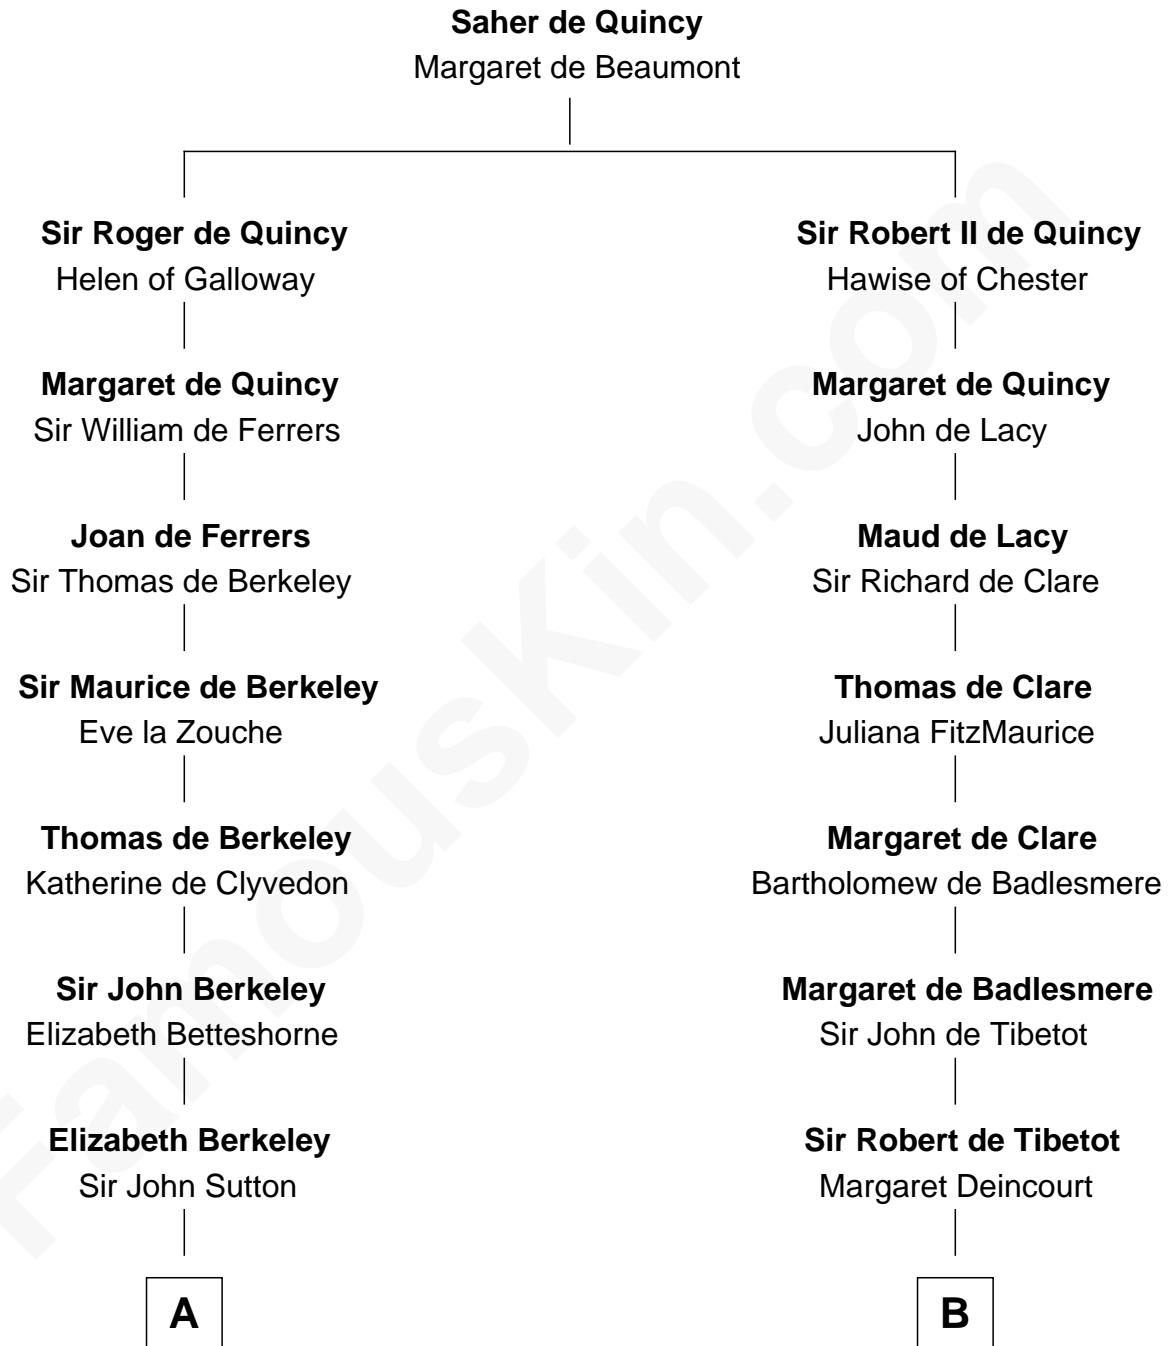

## Relationship Chart of

### Sir Winston Churchill

*Prime Minister of the United Kingdom*

**16th cousin 5 times removed of**

**Rev. George Burroughs**

*Executed for Witchcraft, Salem 1692*

**C**

**Jane Paget**  
George Stewart

**Jane Stewart**  
Sir George Spencer-Churchill