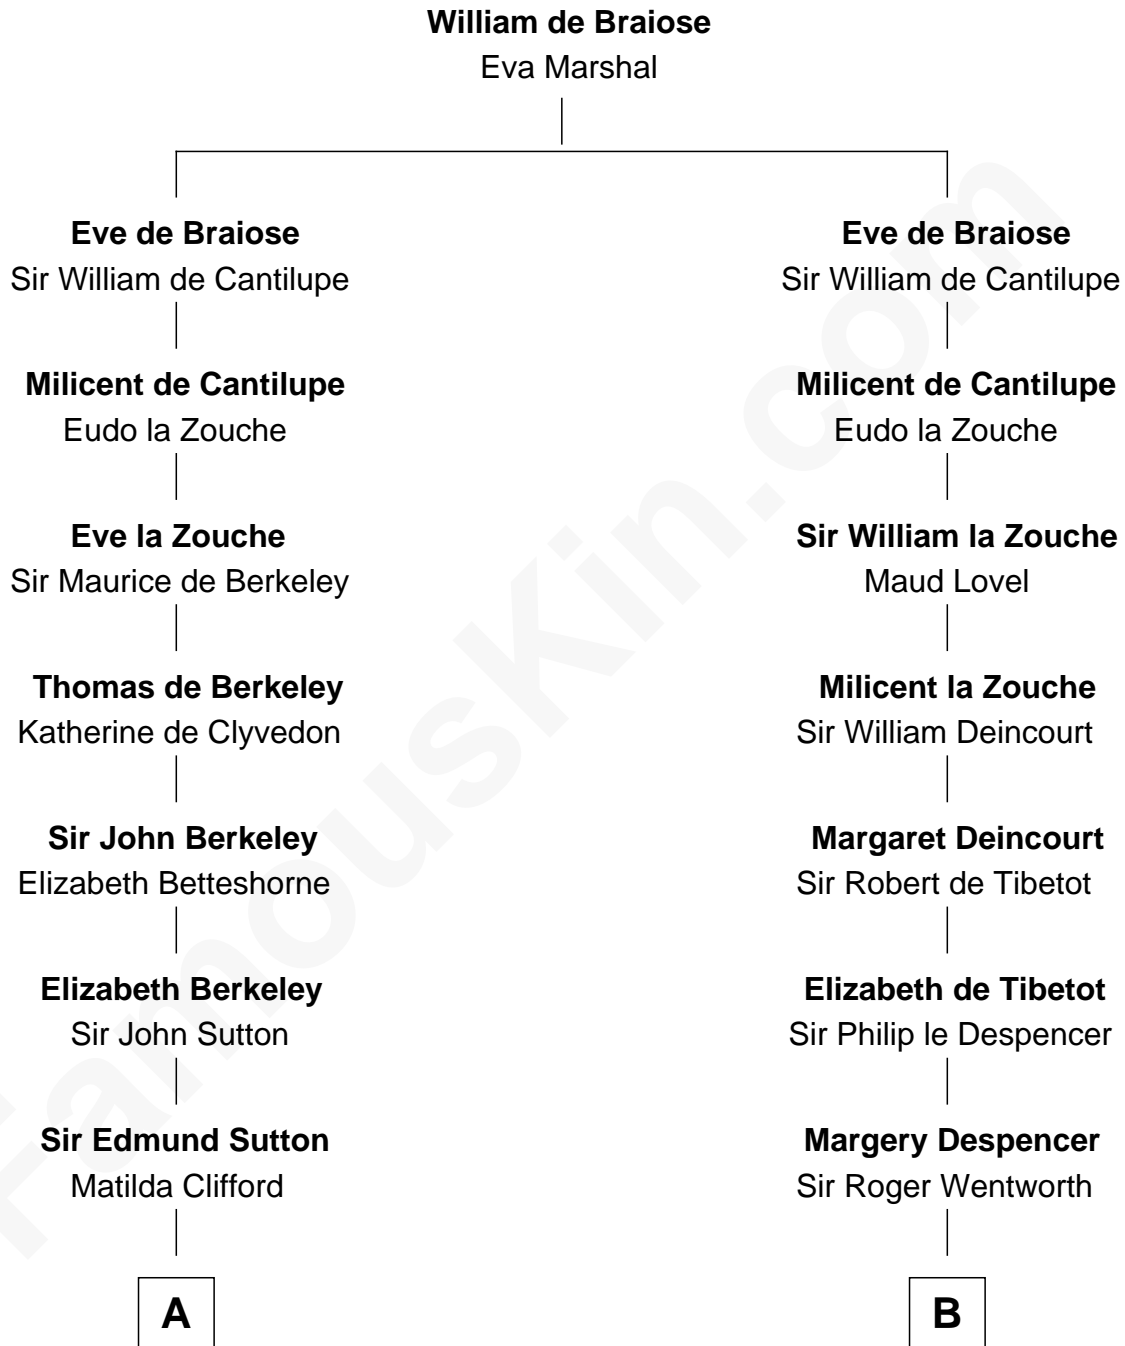

FamousKin.com

Relationship Chart of

Sir Winston Churchill

Prime Minister of the United Kingdom

14th cousin 6 times removed of

Rev. George Burroughs

Executed for Witchcraft, Salem 1692

C

—
Jane Stewart

Sir George Spencer-Churchill

—
Sir John Winston Spencer-Churchill

Frances Anne Emily Vane

—
Randolph Henry Spencer-Churchill

Jeanette Jerome

—
Sir Winston Churchill

Prime Minister of the United Kingdom