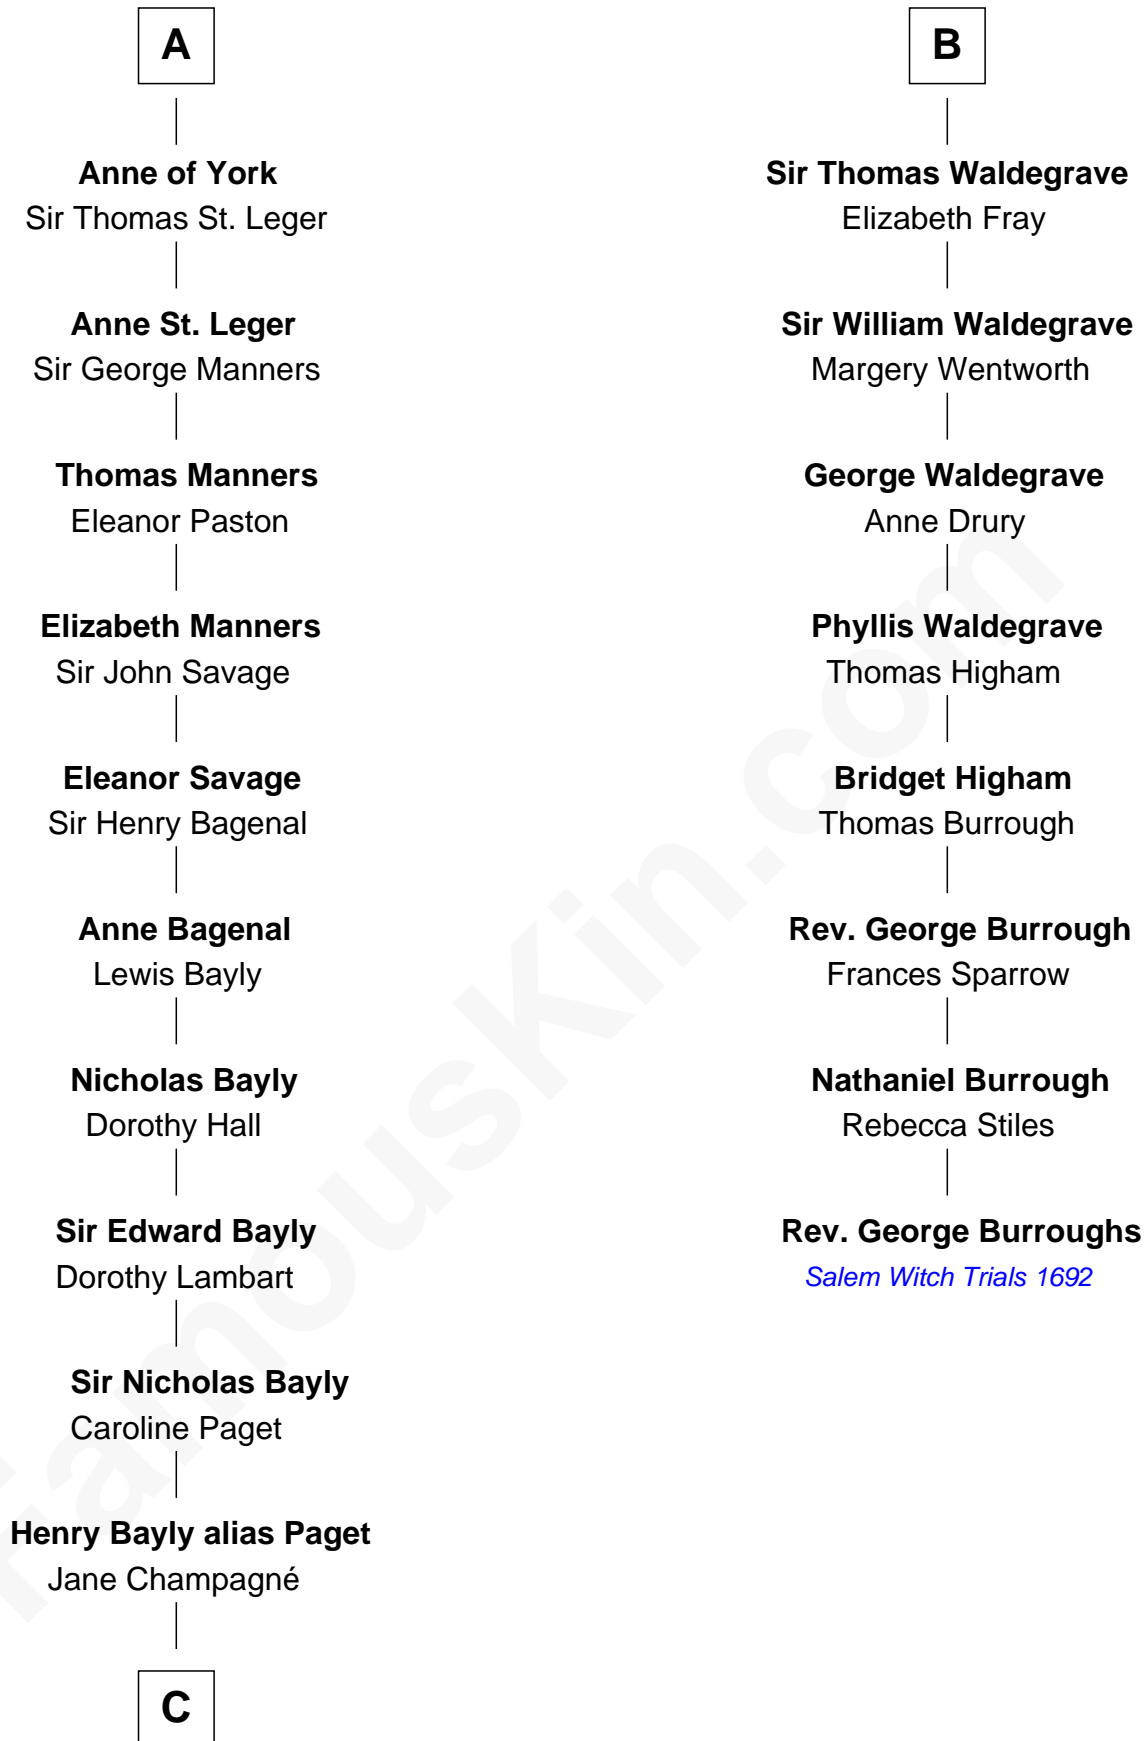

FamousKin.com

Relationship Chart of

Sir Winston Churchill

Prime Minister of the United Kingdom

14th cousin 7 times removed of

Rev. George Burroughs

Executed for Witchcraft, Salem 1692

Sir William Longespee

Ela of Salisbury

C

Jane Paget
George Stewart

Jane Stewart
Sir George Spencer-Churchill

Sir John Winston Spencer-Churchill
Frances Anne Emily Vane

Randolph Henry Spencer-Churchill
Jeanette Jerome

Sir Winston Churchill
Prime Minister of the United Kingdom