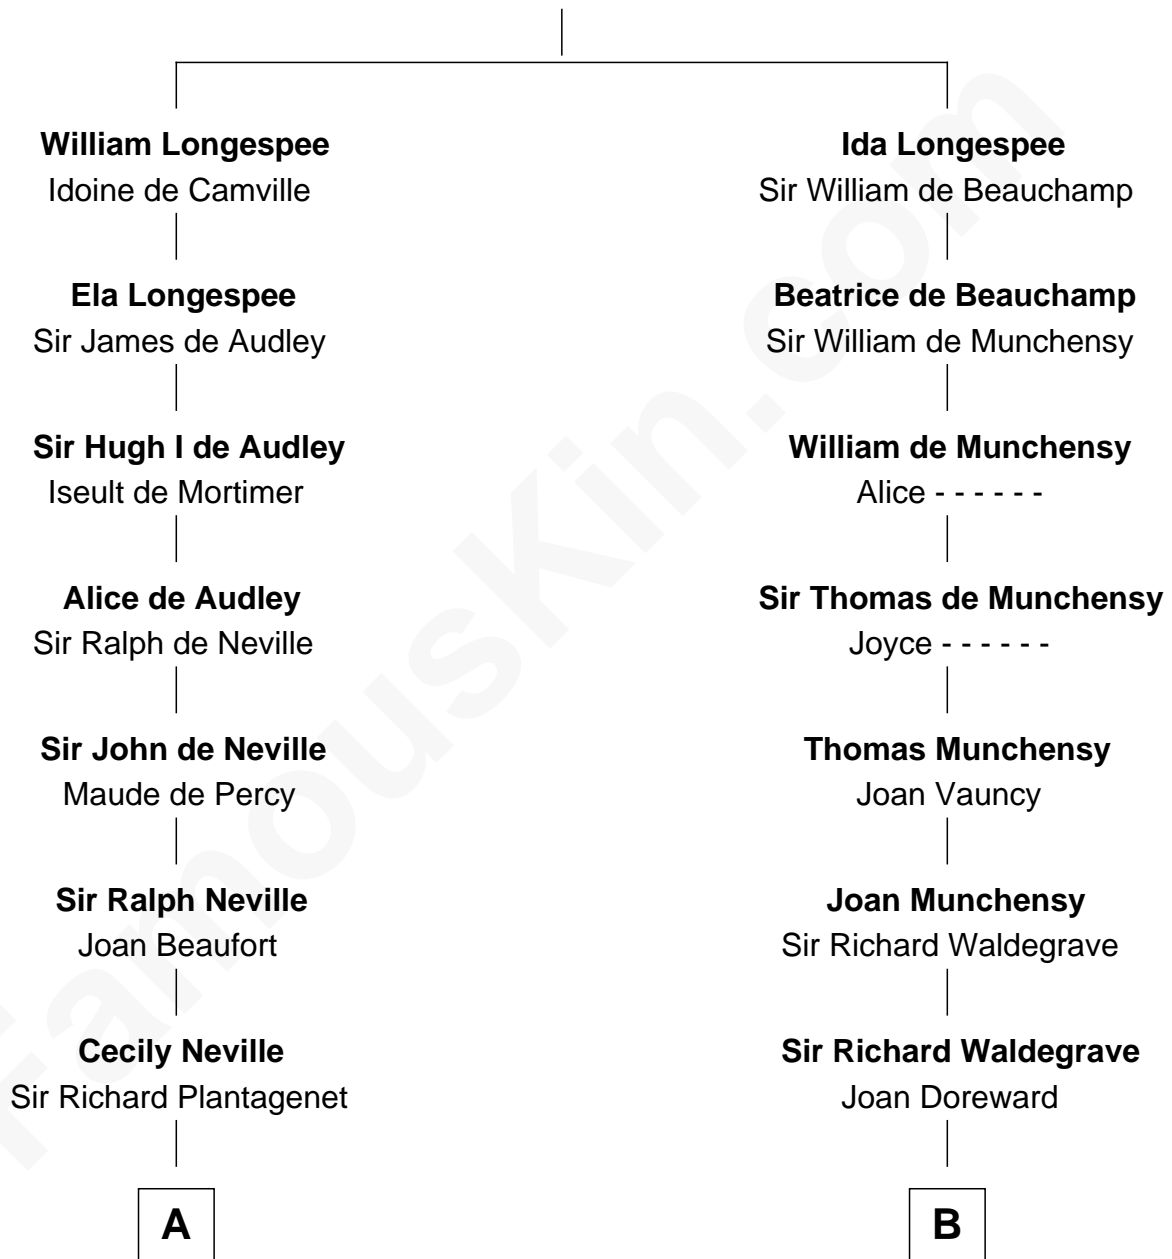

FamousKin.com

Relationship Chart of

Sir Winston Churchill

Prime Minister of the United Kingdom

14th cousin 7 times removed of

Rev. George Burroughs

Executed for Witchcraft, Salem 1692

Sir William Longespee

Ela of Salisbury

C

Jane Paget
George Stewart

Jane Stewart
Sir George Spencer-Churchill

Sir John Winston Spencer-Churchill
Frances Anne Emily Vane

Randolph Henry Spencer-Churchill
Jeanette Jerome

Sir Winston Churchill
Prime Minister of the United Kingdom