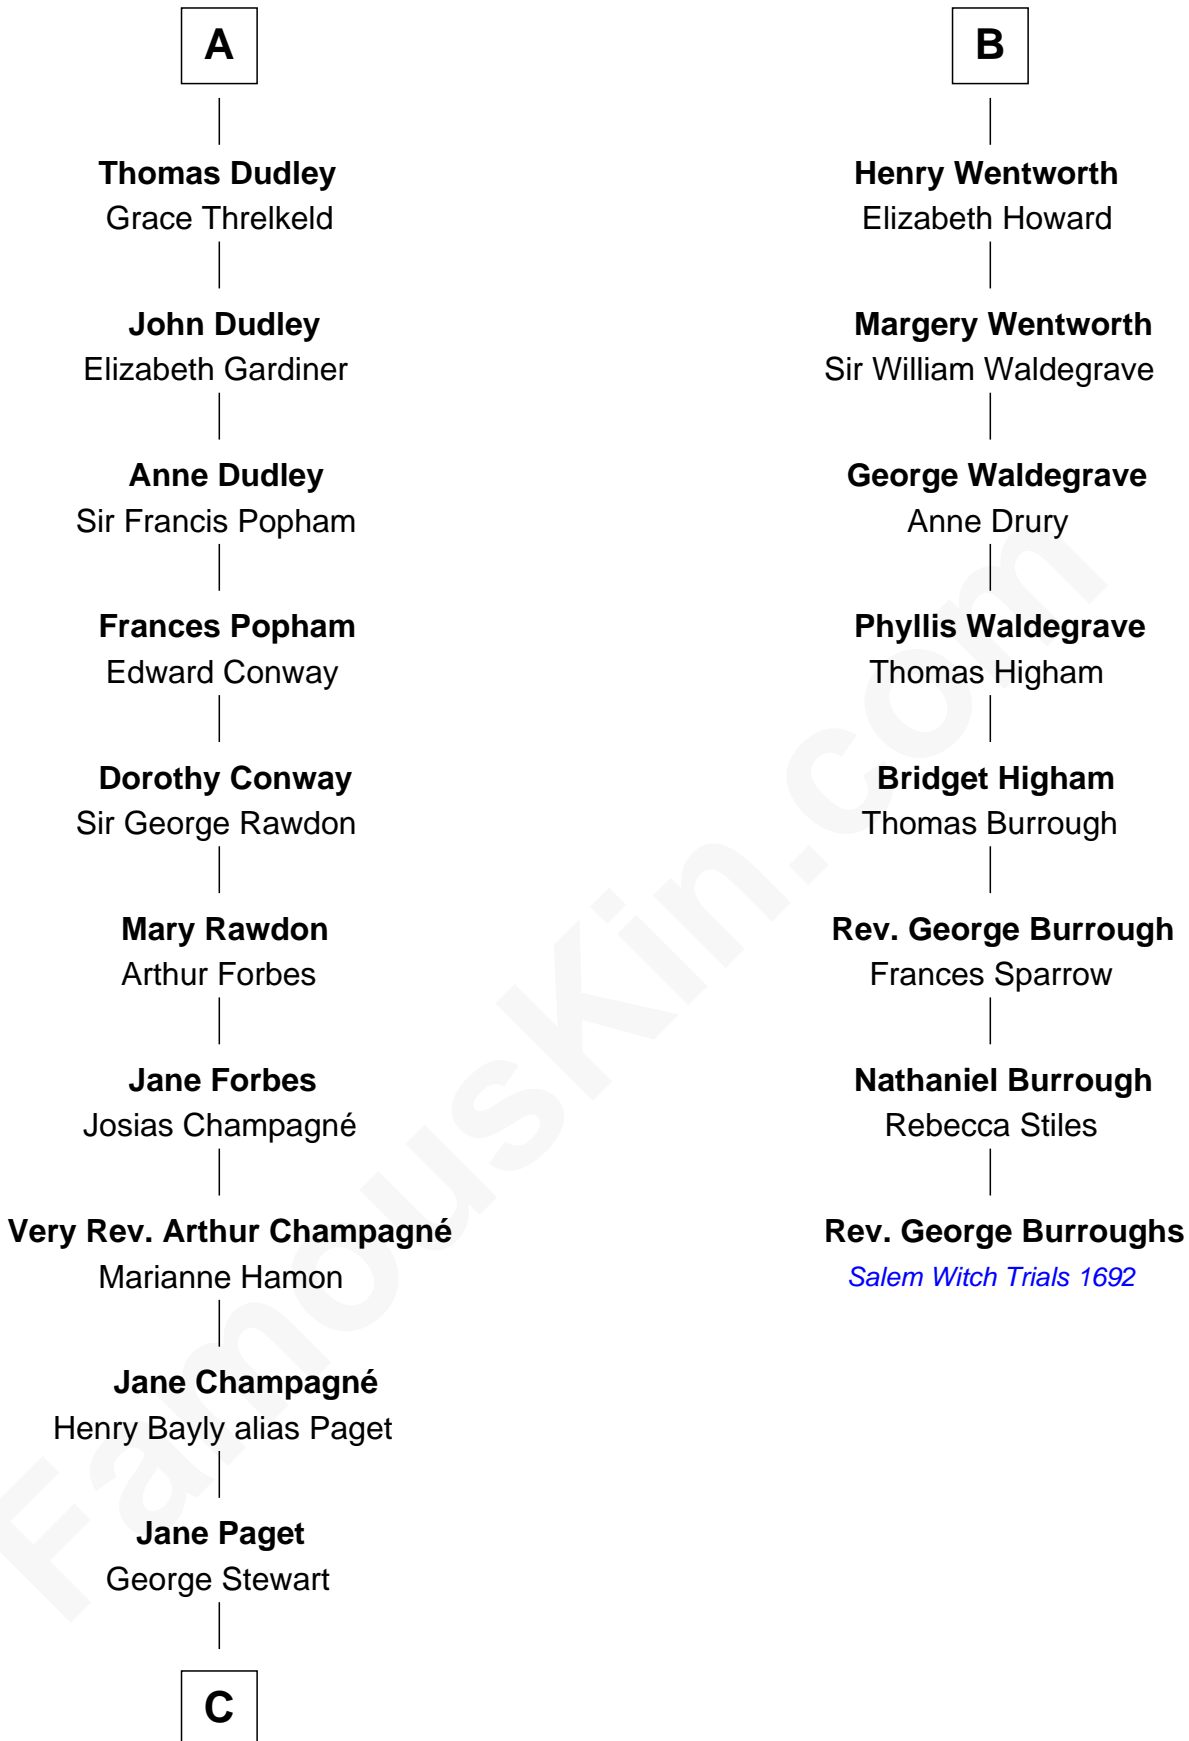

FamousKin.com

Relationship Chart of

Sir Winston Churchill

Prime Minister of the United Kingdom

14th cousin 6 times removed of

Rev. George Burroughs

Executed for Witchcraft, Salem 1692

C

—
Jane Stewart

Sir George Spencer-Churchill

—
Sir John Winston Spencer-Churchill

Frances Anne Emily Vane

—
Randolph Henry Spencer-Churchill

Jeanette Jerome

—
Sir Winston Churchill

Prime Minister of the United Kingdom