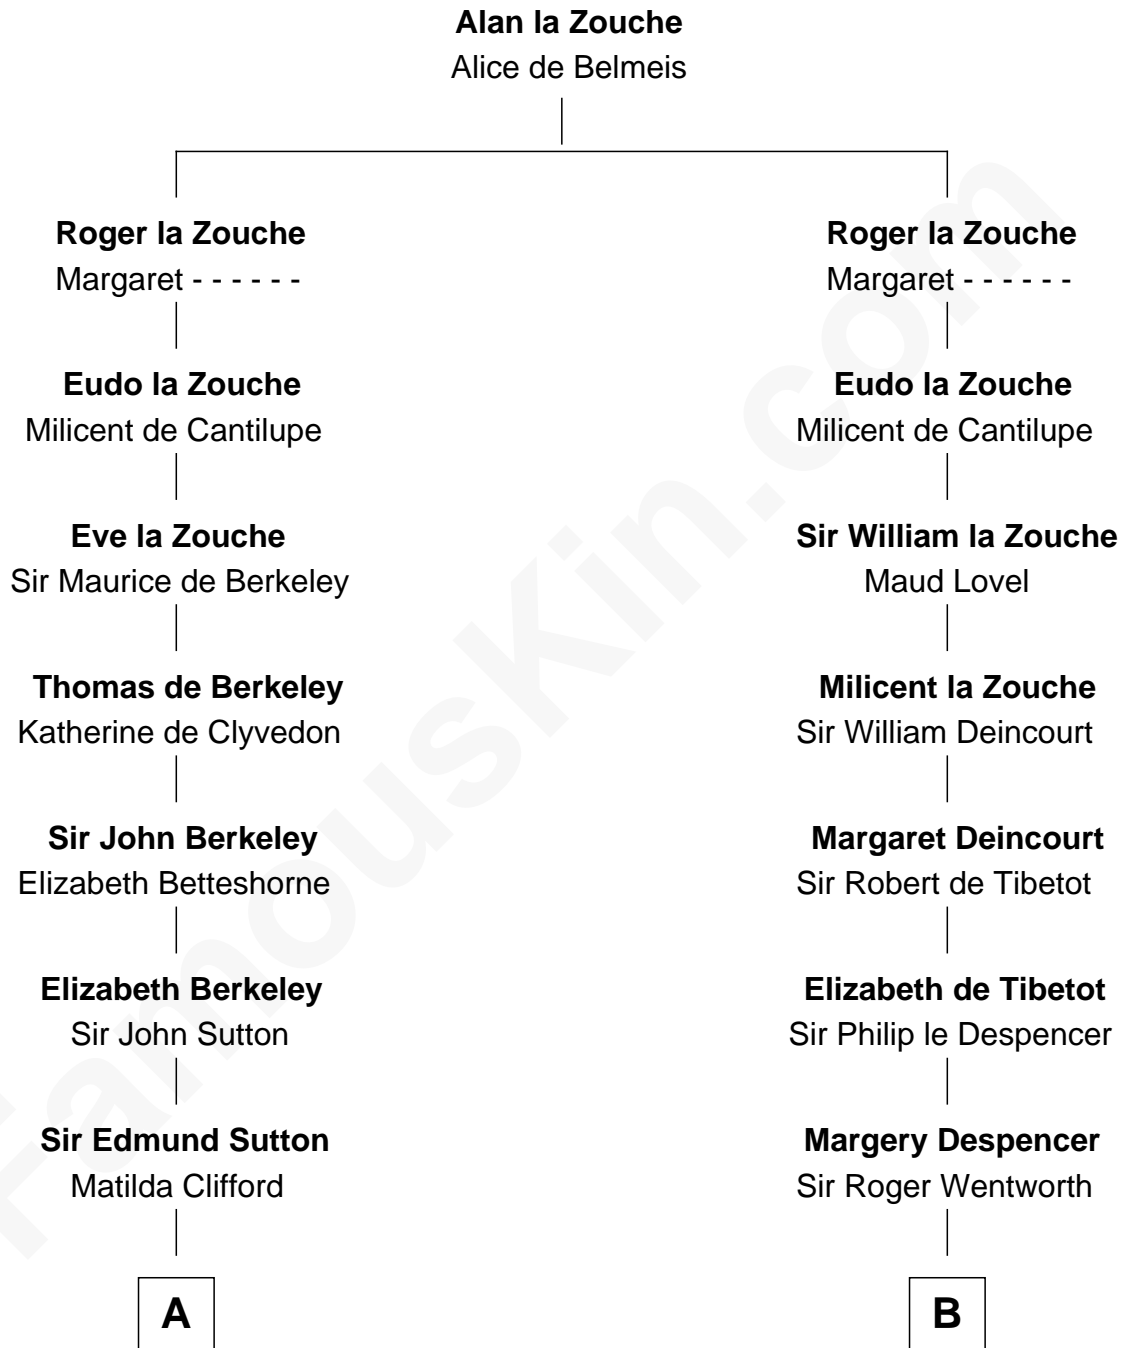

FamousKin.com

Relationship Chart of

Sir Winston Churchill

Prime Minister of the United Kingdom

14th cousin 6 times removed of

Rev. George Burroughs

Executed for Witchcraft, Salem 1692

C

—
Jane Stewart

Sir George Spencer-Churchill

—
Sir John Winston Spencer-Churchill

Frances Anne Emily Vane

—
Randolph Henry Spencer-Churchill

Jeanette Jerome

—
Sir Winston Churchill

Prime Minister of the United Kingdom