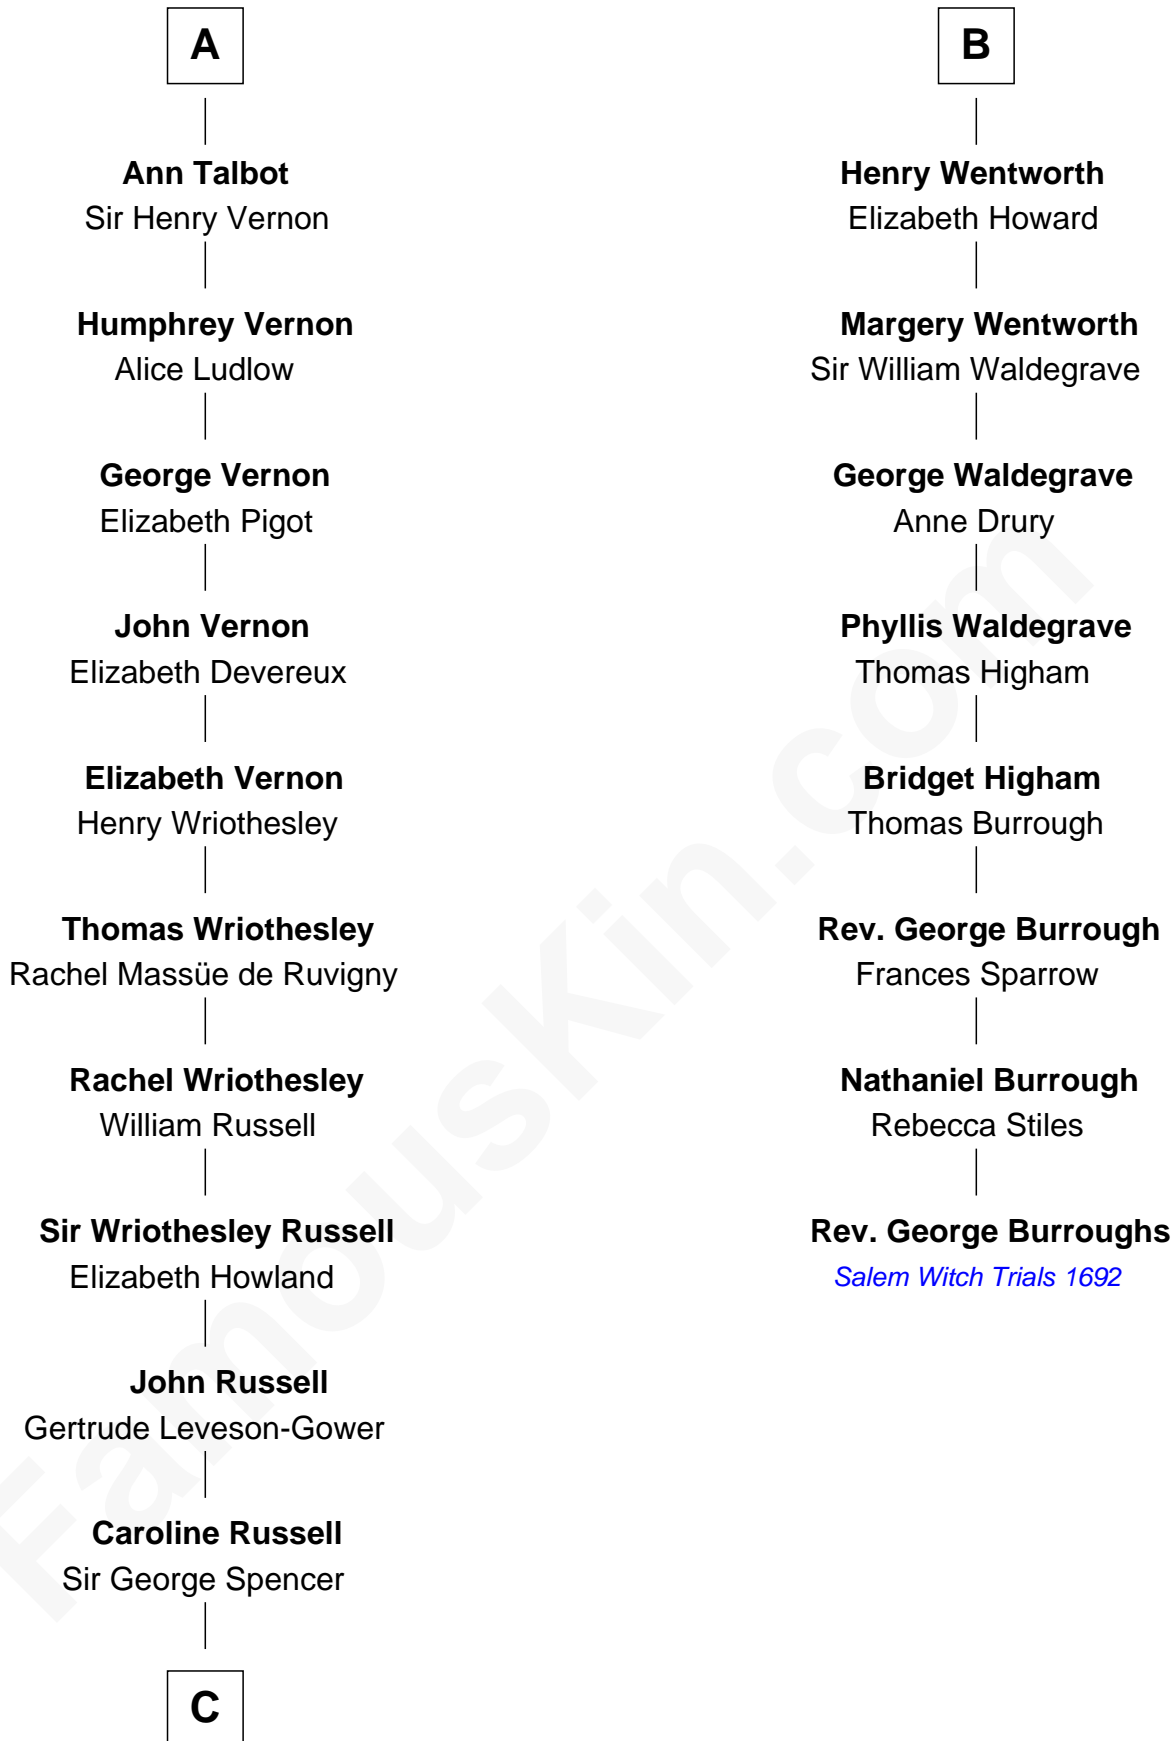

## Relationship Chart of

### Sir Winston Churchill

*Prime Minister of the United Kingdom*

**14th cousin 7 times removed of**

**Rev. George Burroughs**

*Executed for Witchcraft, Salem 1692*

**C**

George Spencer

Susan Stewart

Sir George Spencer-Churchill

Jane Stewart

Sir John Winston Spencer-Churchill

Frances Anne Emily Vane

Randolph Henry Spencer-Churchill

Jeanette Jerome

Sir Winston Churchill

*Prime Minister of the United Kingdom*