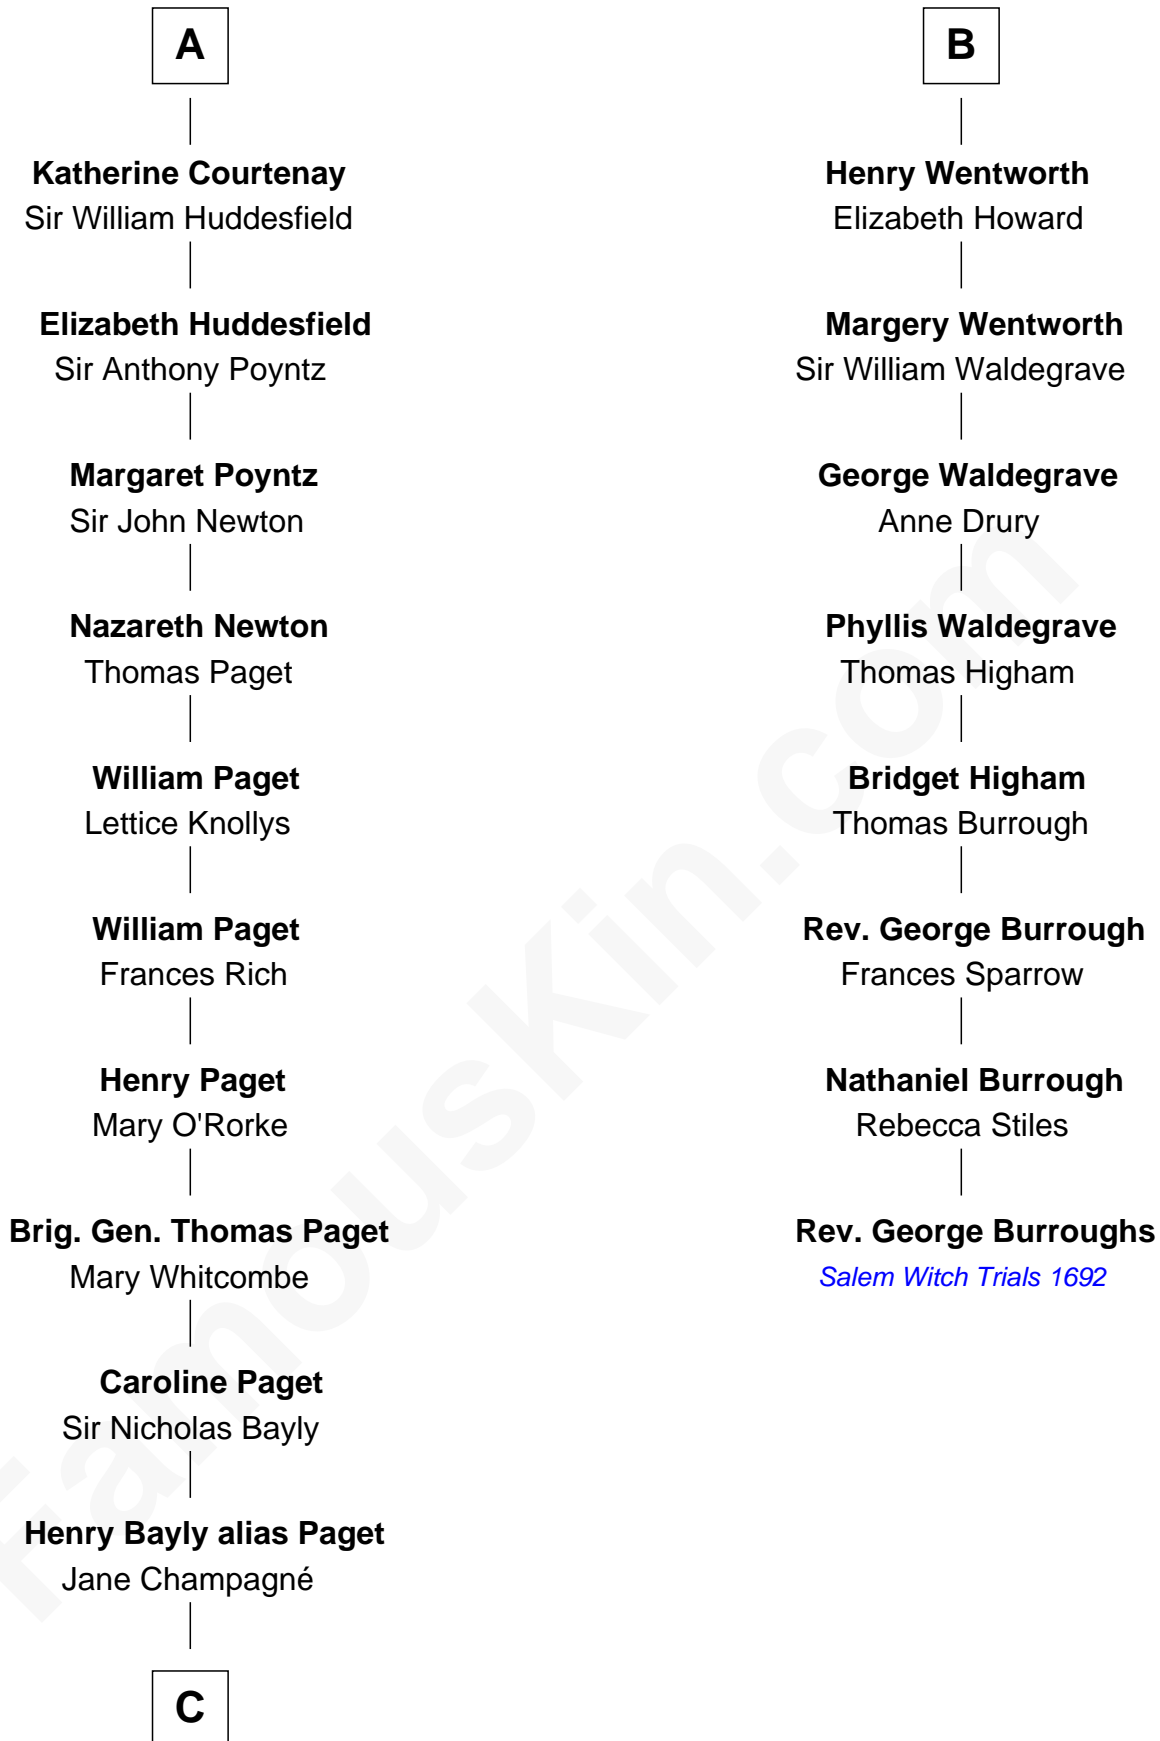

FamousKin.com

Relationship Chart of

Sir Winston Churchill

Prime Minister of the United Kingdom

14th cousin 7 times removed of

Rev. George Burroughs

Executed for Witchcraft, Salem 1692

Sir Philip Basset

C

Jane Paget
George Stewart

Jane Stewart
Sir George Spencer-Churchill

Sir John Winston Spencer-Churchill
Frances Anne Emily Vane

Randolph Henry Spencer-Churchill
Jeanette Jerome

Sir Winston Churchill
Prime Minister of the United Kingdom