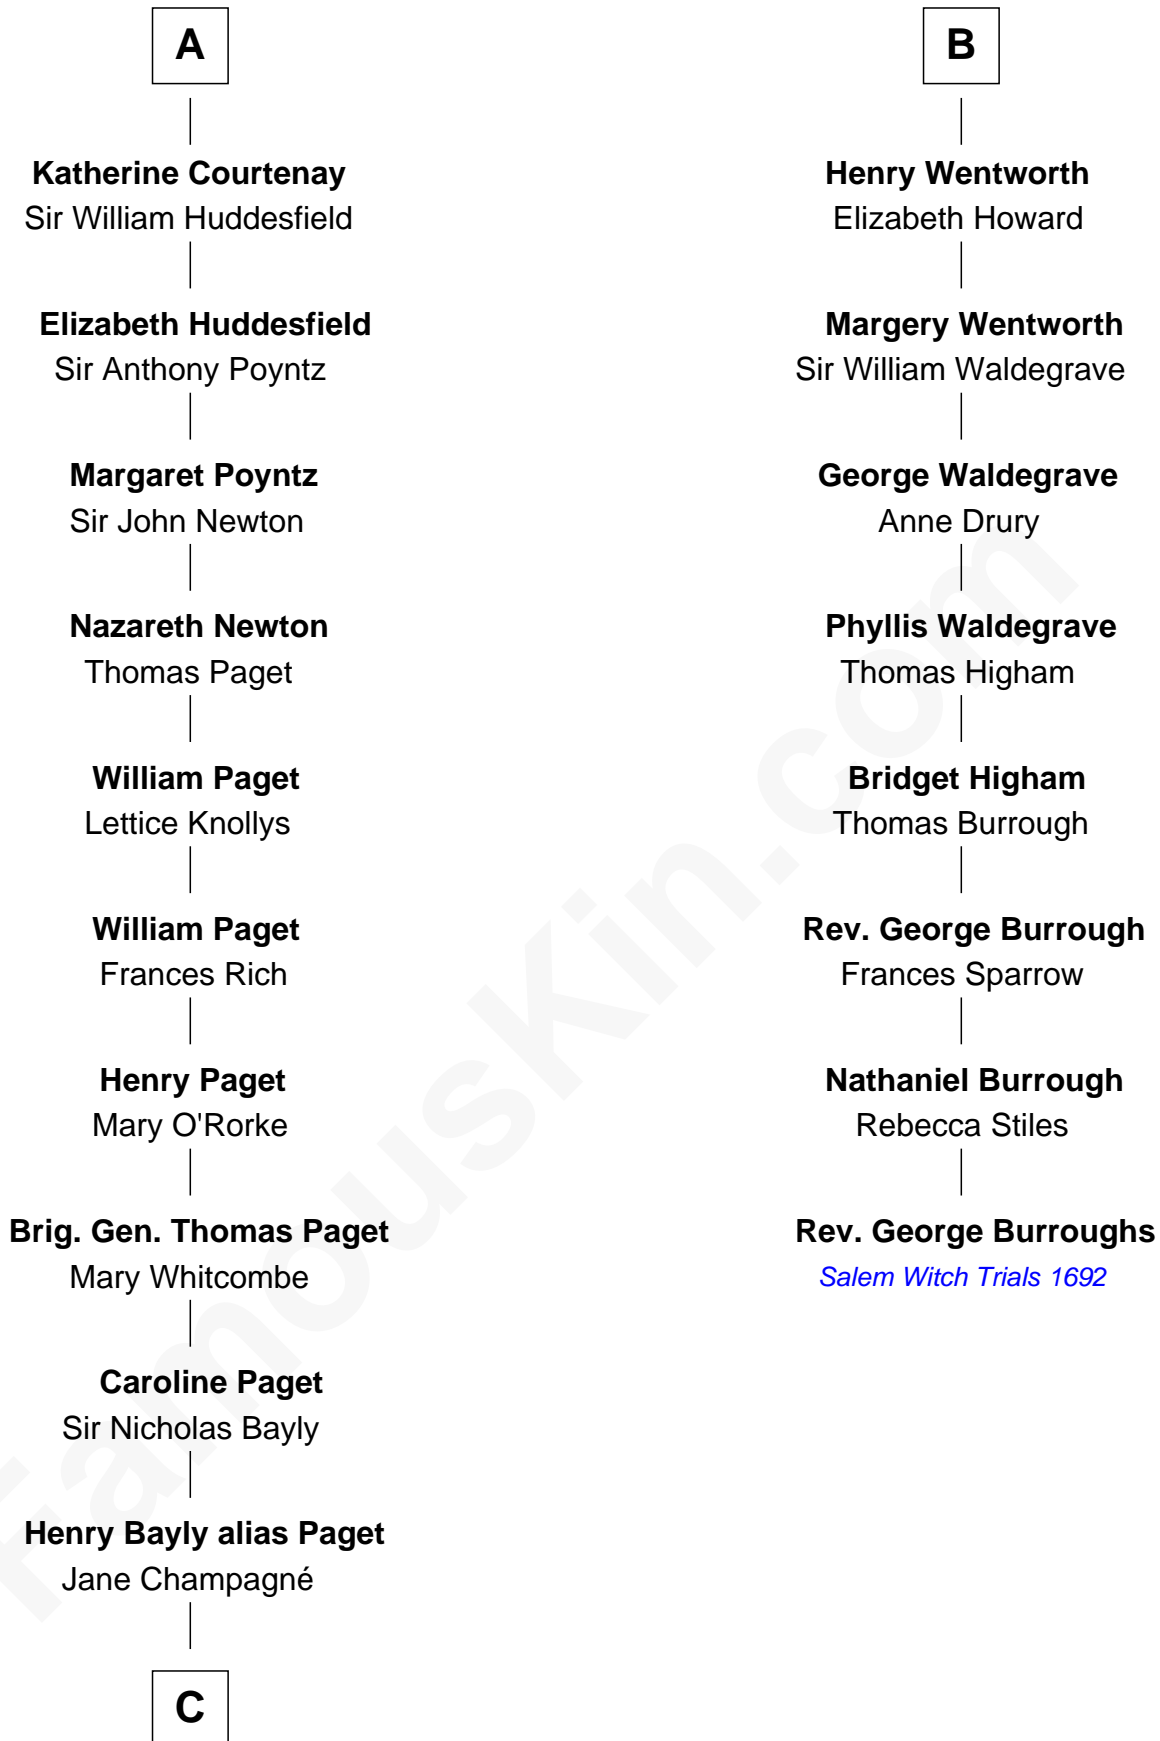

FamousKin.com

Relationship Chart of

Sir Winston Churchill

Prime Minister of the United Kingdom

14th cousin 7 times removed of

Rev. George Burroughs

Executed for Witchcraft, Salem 1692

Sir Hugh le Despencer

C

Jane Paget
George Stewart

Jane Stewart
Sir George Spencer-Churchill

Sir John Winston Spencer-Churchill
Frances Anne Emily Vane

Randolph Henry Spencer-Churchill
Jeanette Jerome

Sir Winston Churchill
Prime Minister of the United Kingdom