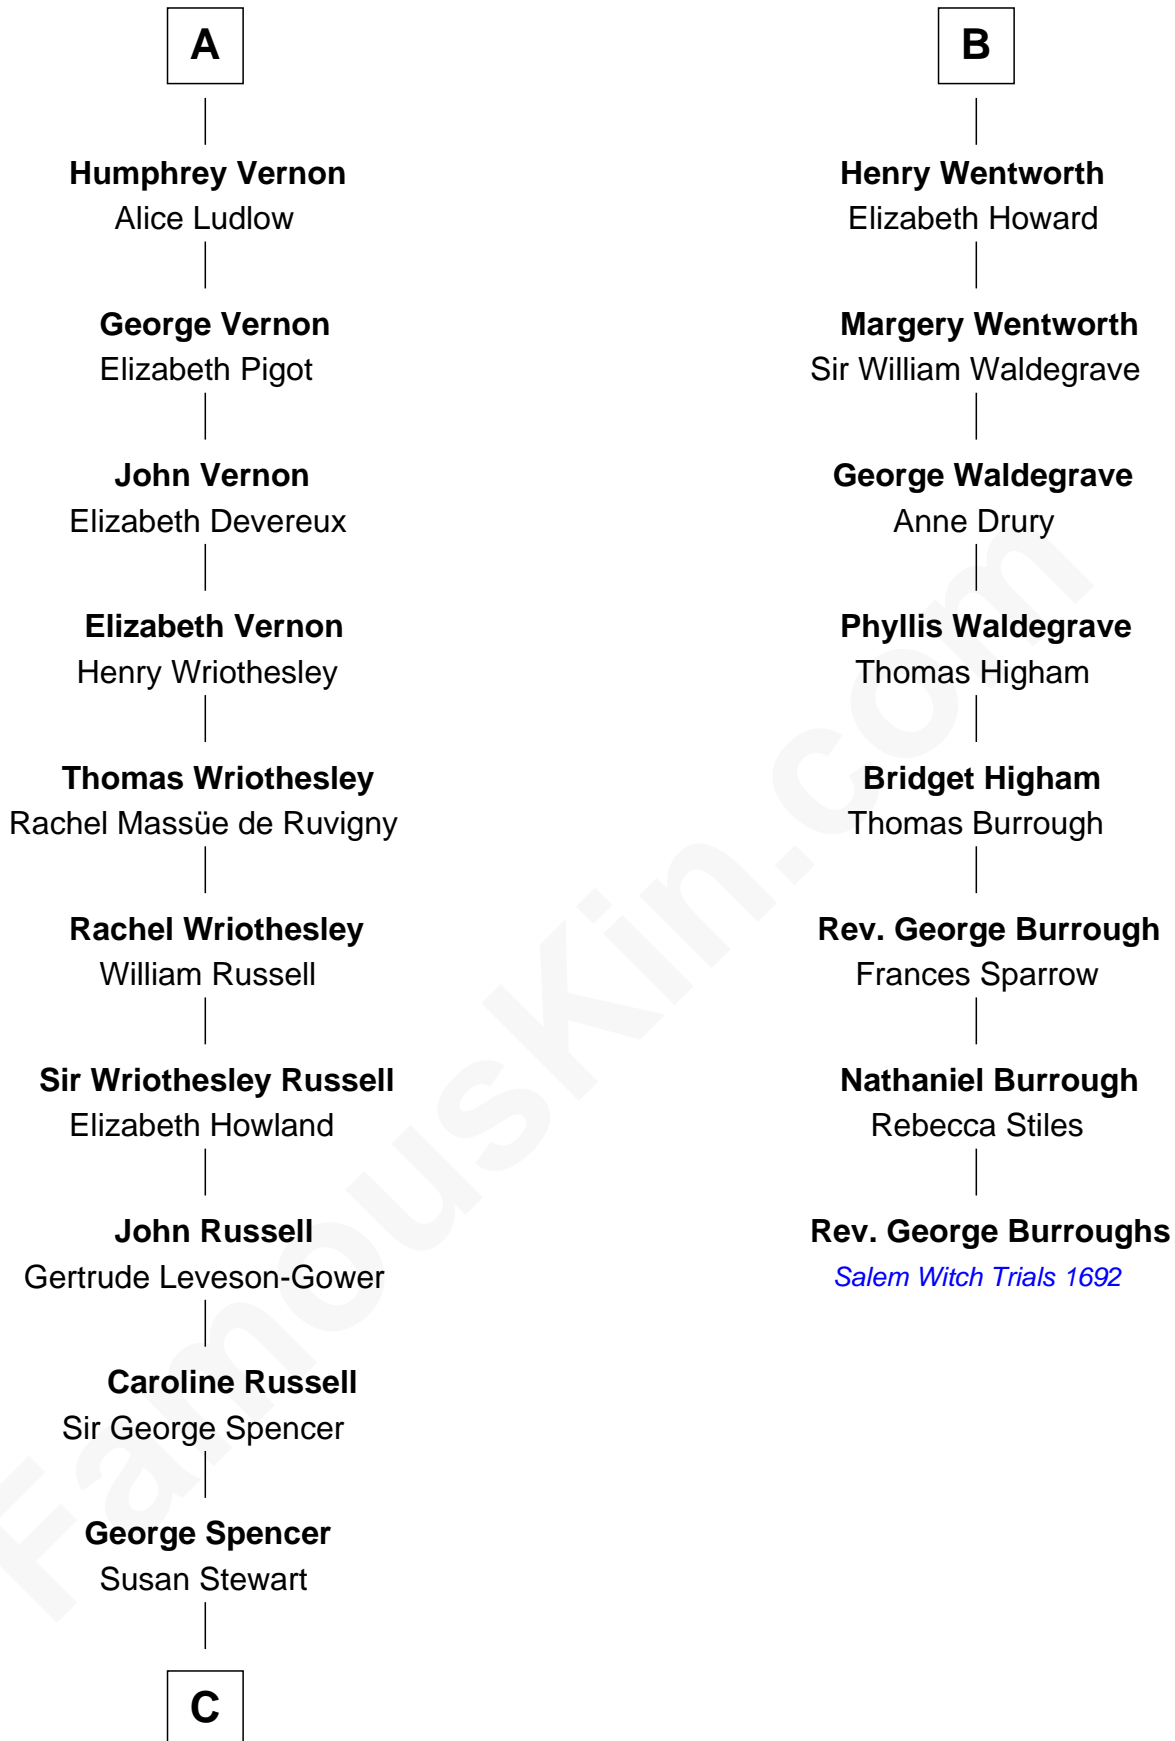

## Relationship Chart of

### Sir Winston Churchill

*Prime Minister of the United Kingdom*

**14th cousin 6 times removed of**

**Rev. George Burroughs**

*Executed for Witchcraft, Salem 1692*

**C**

—  
**Sir George Spencer-Churchill**

Jane Stewart

—  
**Sir John Winston Spencer-Churchill**

Frances Anne Emily Vane

—  
**Randolph Henry Spencer-Churchill**

Jeanette Jerome

—  
**Sir Winston Churchill**

*Prime Minister of the United Kingdom*

FamousKin.com