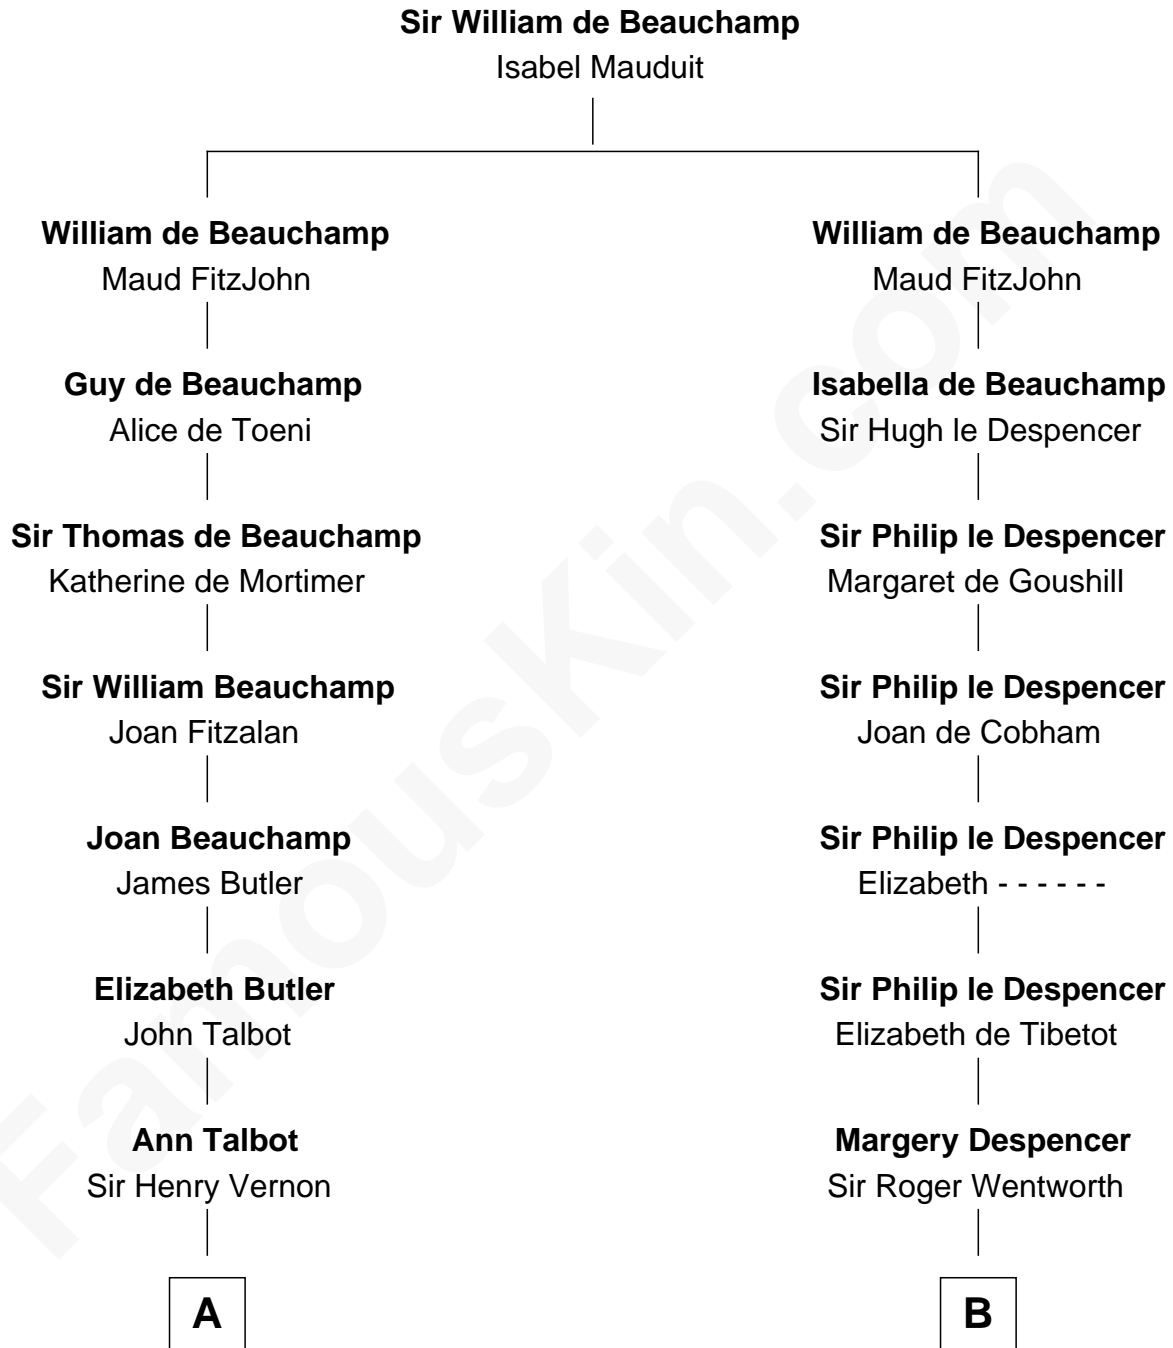

## Relationship Chart of

### Sir Winston Churchill

*Prime Minister of the United Kingdom*

**14th cousin 6 times removed of**

**Rev. George Burroughs**

*Executed for Witchcraft, Salem 1692*

**C**

—  
**Sir George Spencer-Churchill**

Jane Stewart

—  
**Sir John Winston Spencer-Churchill**

Frances Anne Emily Vane

—  
**Randolph Henry Spencer-Churchill**

Jeanette Jerome

—  
**Sir Winston Churchill**

*Prime Minister of the United Kingdom*

FamousKin.com