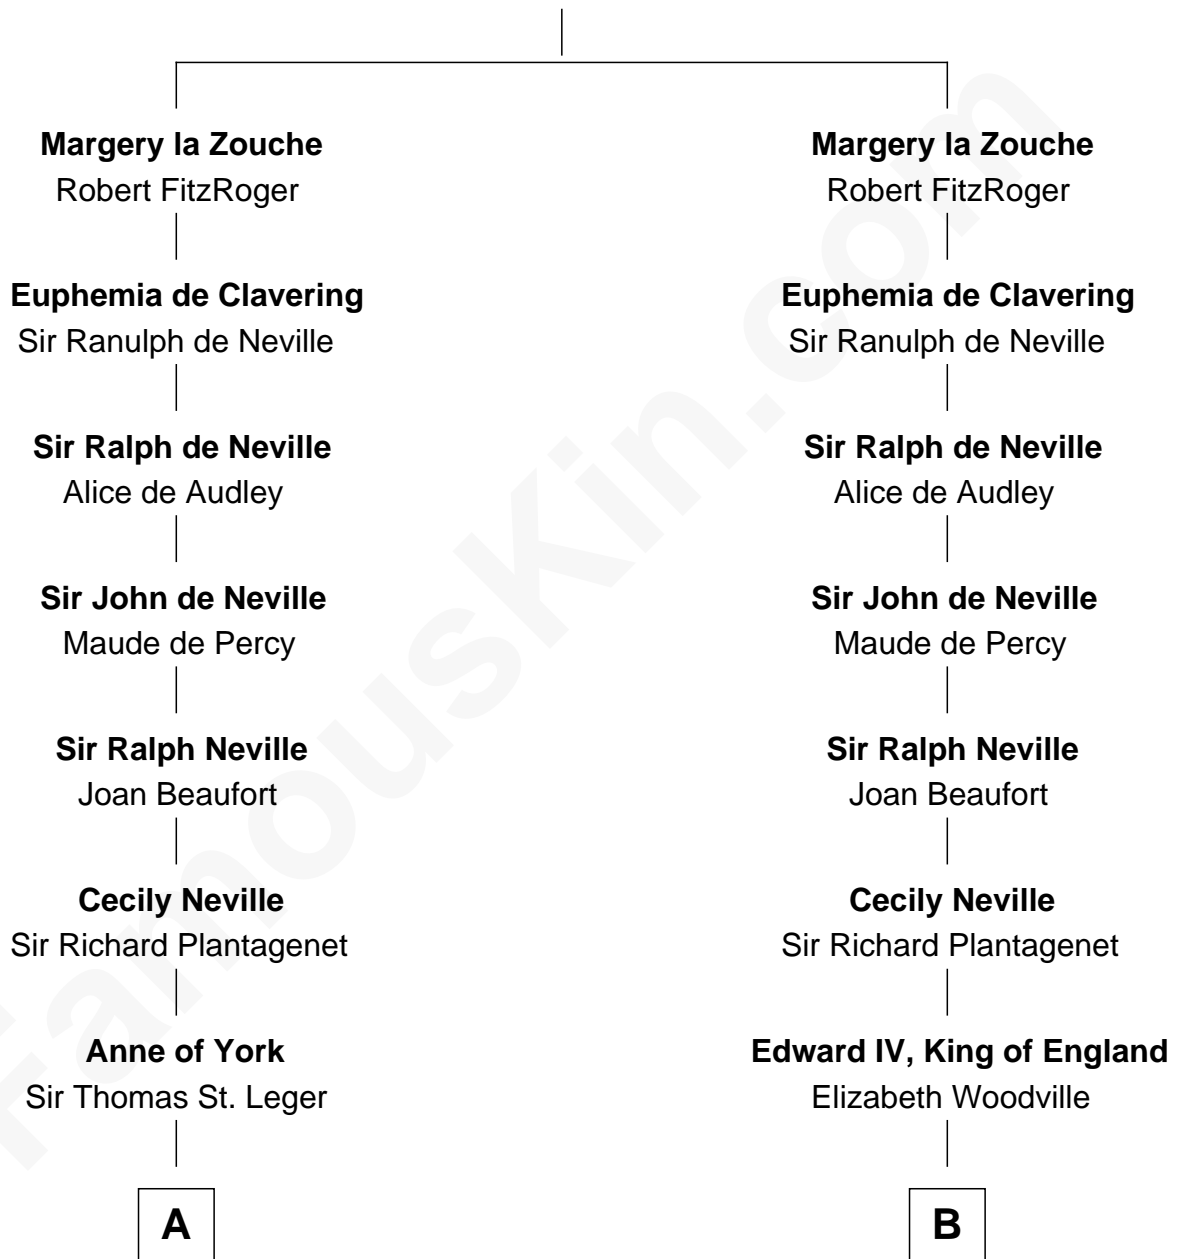

FamousKin.com

Relationship Chart of

Sir Winston Churchill

Prime Minister of the United Kingdom

10th cousin 10 times removed of

Mary Stuart

Queen of Scots

Alan la Zouche

Ellen de Quincy

C

—
Jane Stewart

Sir George Spencer-Churchill

—
Sir John Winston Spencer-Churchill

Frances Anne Emily Vane

—
Randolph Henry Spencer-Churchill

Jeanette Jerome