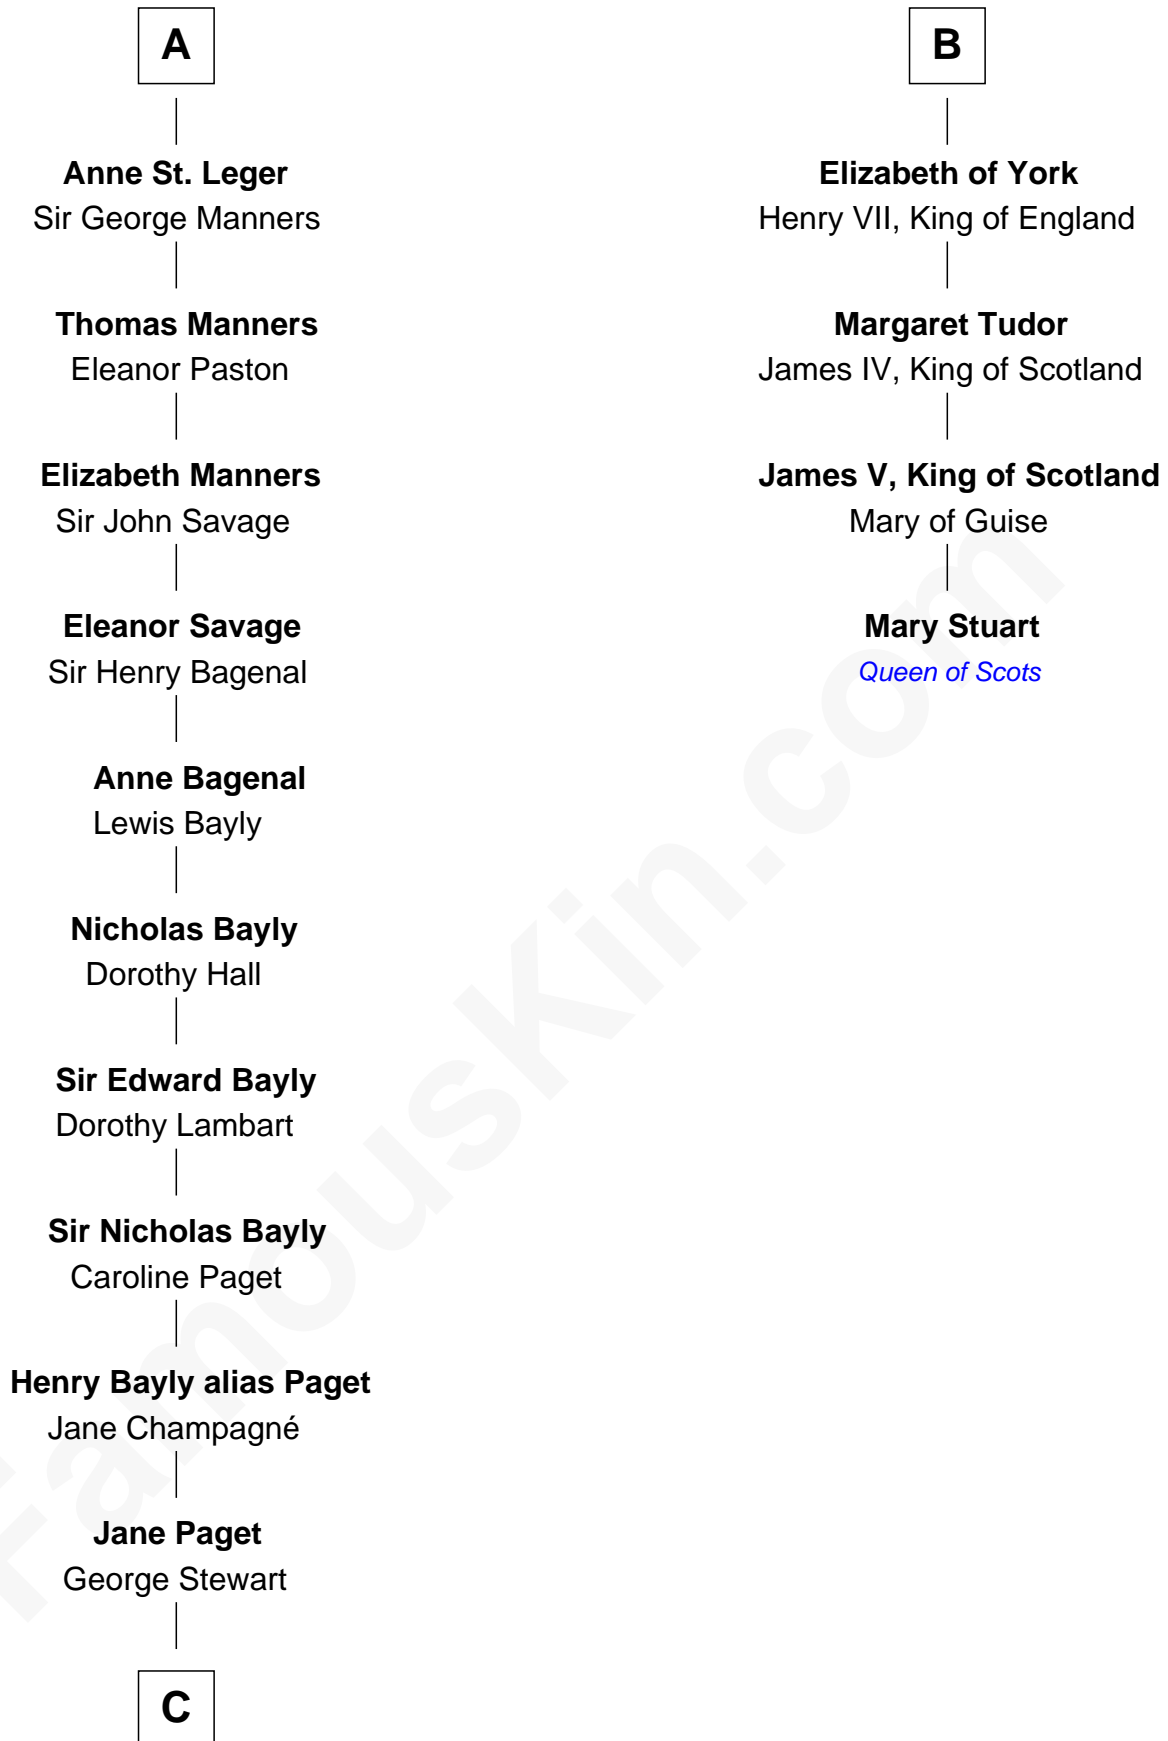

FamousKin.com

Relationship Chart of

Sir Winston Churchill

Prime Minister of the United Kingdom

10th cousin 10 times removed of

Mary Stuart

Queen of Scots

Alan la Zouche

Ellen de Quincy

C

—
Jane Stewart

Sir George Spencer-Churchill

—
Sir John Winston Spencer-Churchill

Frances Anne Emily Vane

—
Randolph Henry Spencer-Churchill

Jeanette Jerome