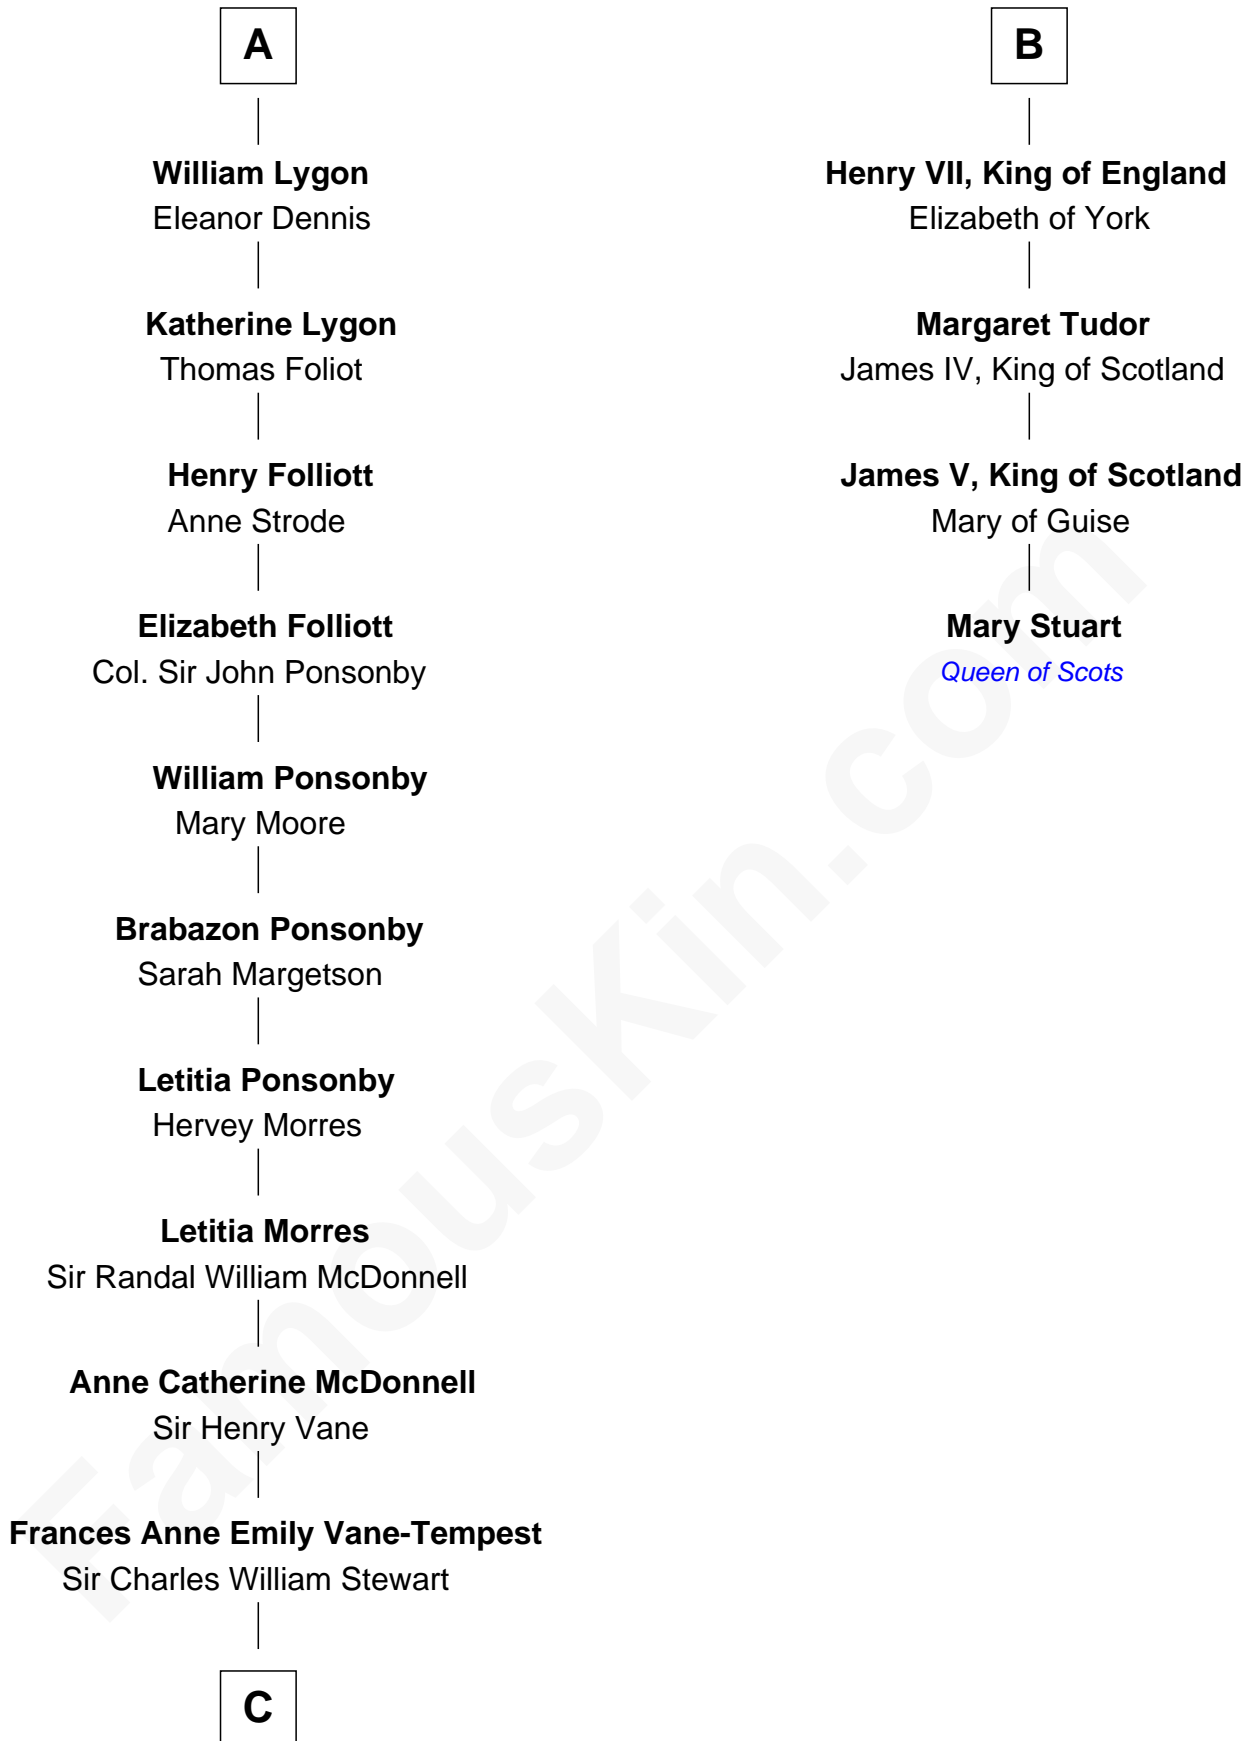

## Relationship Chart of

### Sir Winston Churchill

*Prime Minister of the United Kingdom*

10th cousin 9 times removed of

**Mary Stuart**

*Queen of Scots*

**Sir Walter de Beauchamp**

Alice de Tony

**C**