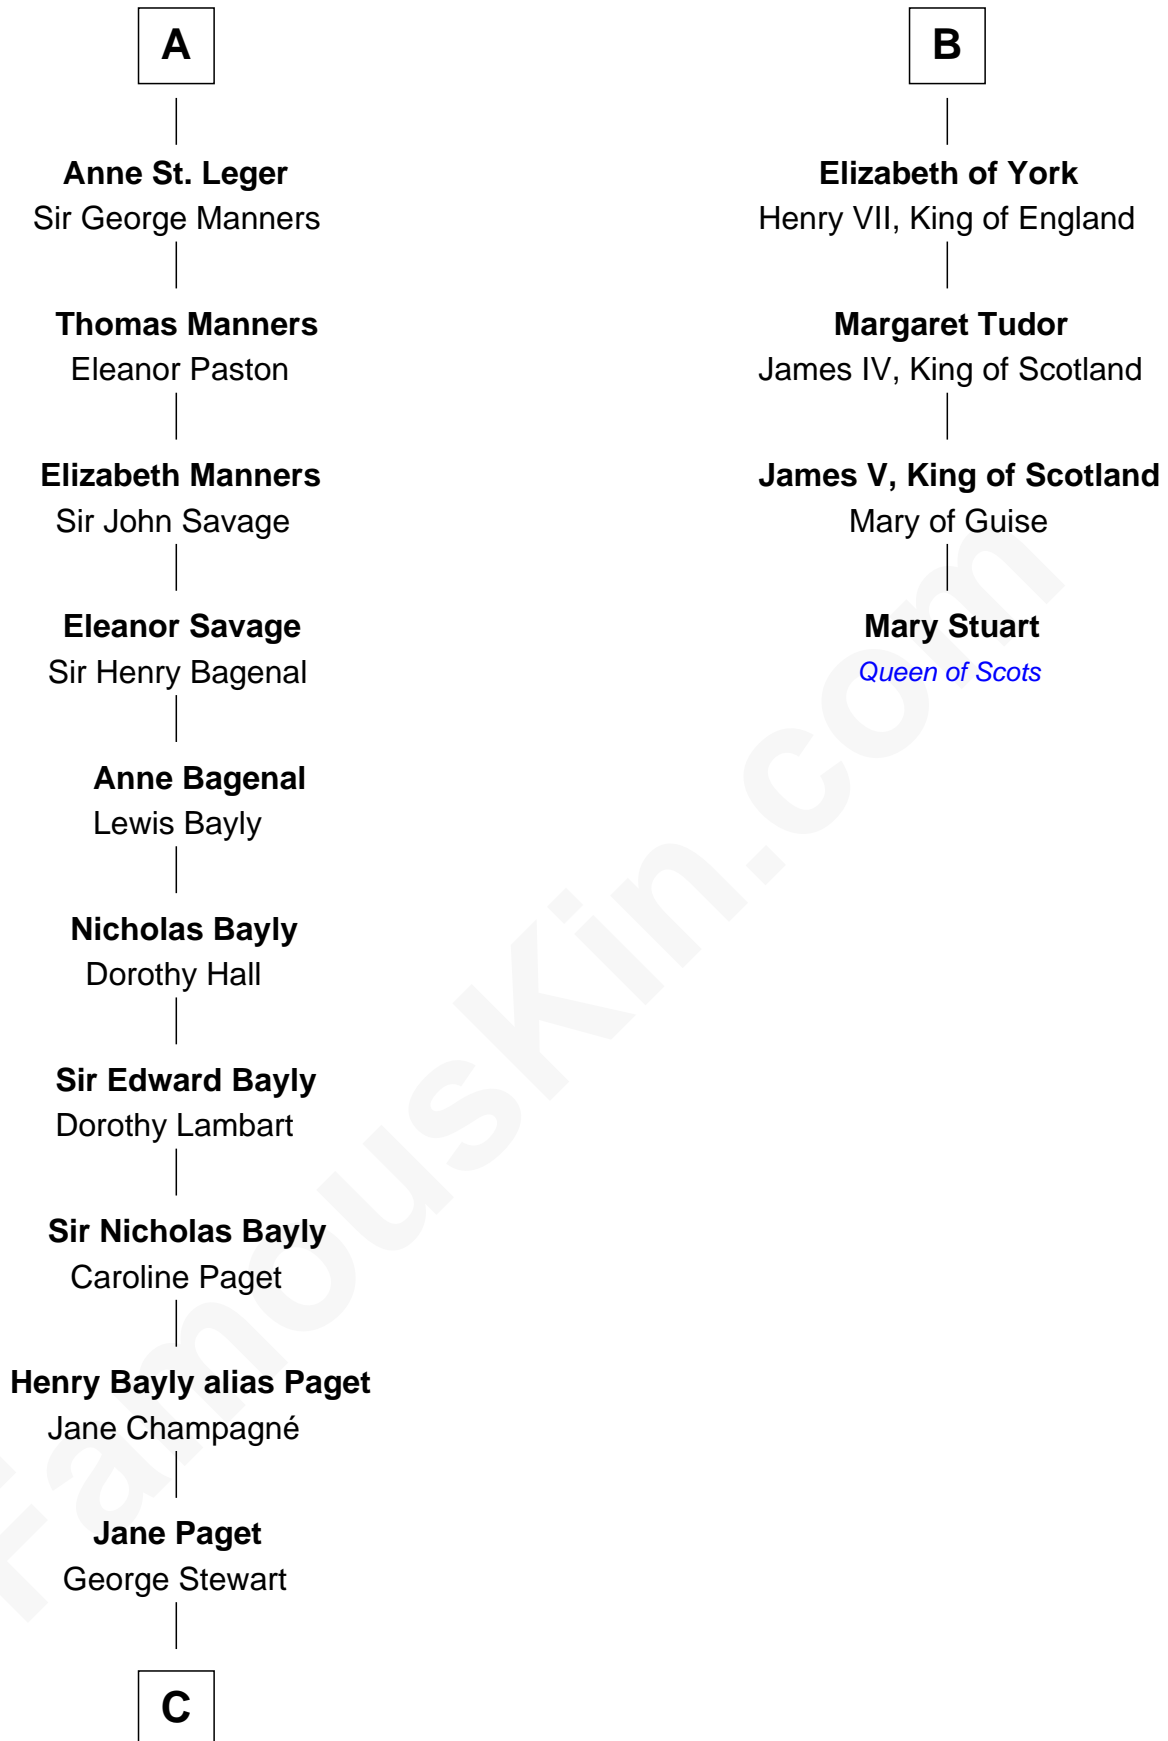

FamousKin.com

Relationship Chart of

Sir Winston Churchill

Prime Minister of the United Kingdom

10th cousin 10 times removed of

Mary Stuart

Queen of Scots

Sir Robert de Neville

C

—
Jane Stewart

Sir George Spencer-Churchill

—
Sir John Winston Spencer-Churchill

Frances Anne Emily Vane

—
Randolph Henry Spencer-Churchill

Jeanette Jerome

—
Sir Winston Churchill