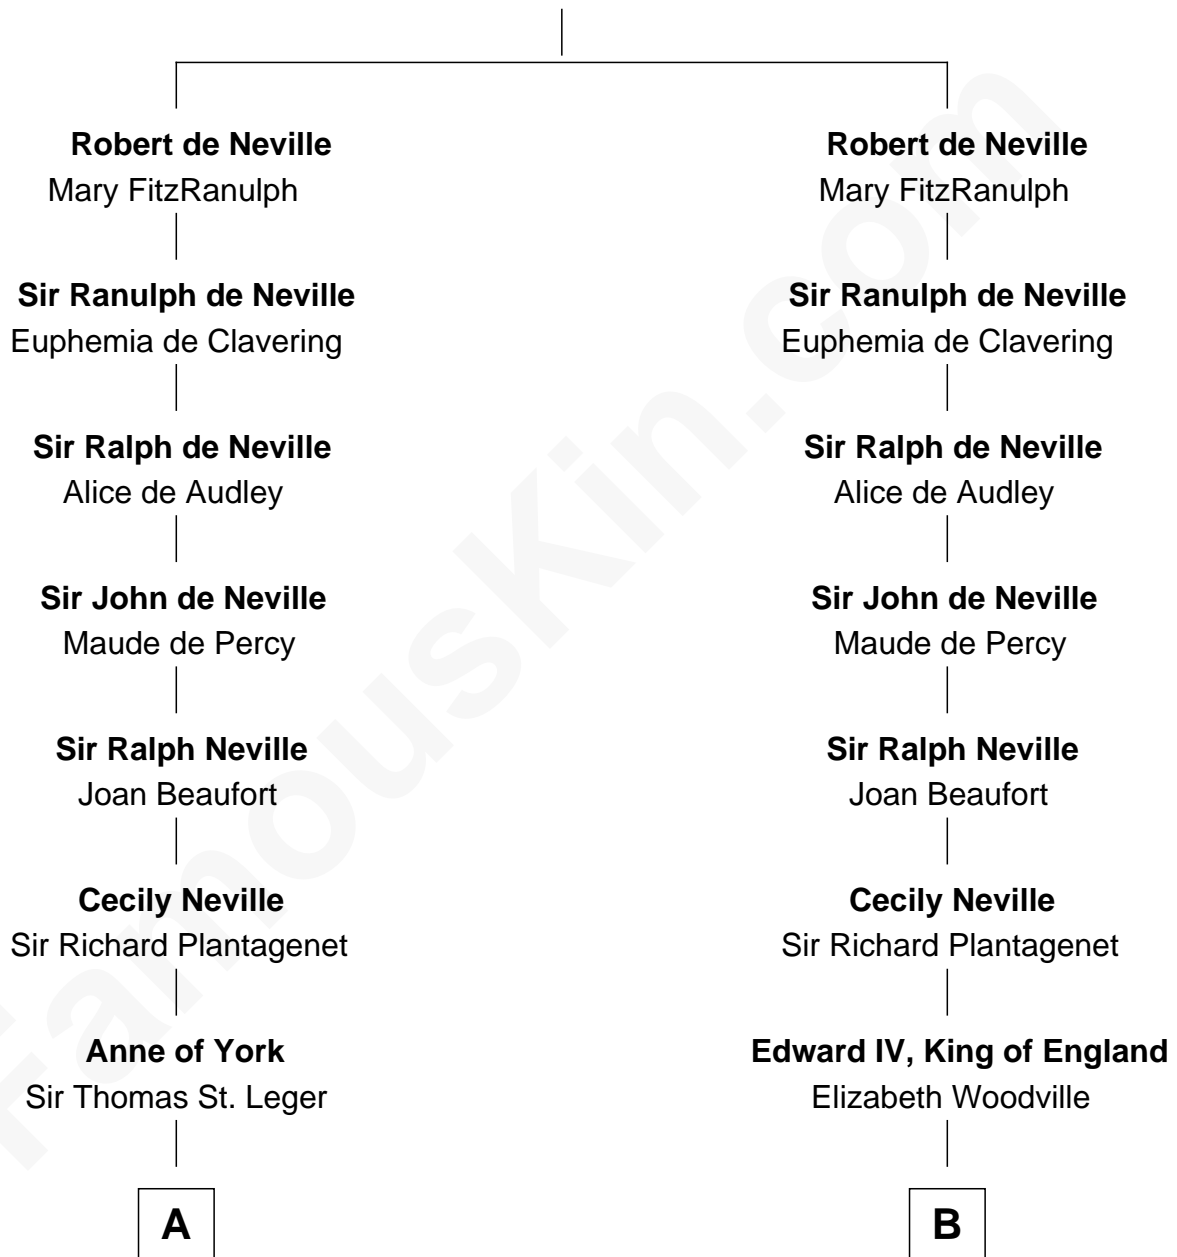

FamousKin.com

Relationship Chart of

Sir Winston Churchill

Prime Minister of the United Kingdom

10th cousin 10 times removed of

Mary Stuart

Queen of Scots

Sir Robert de Neville

C

—
Jane Stewart

Sir George Spencer-Churchill

—
Sir John Winston Spencer-Churchill

Frances Anne Emily Vane

—
Randolph Henry Spencer-Churchill

Jeanette Jerome

—
Sir Winston Churchill

Prime Minister of the United Kingdom

FamousKin.com