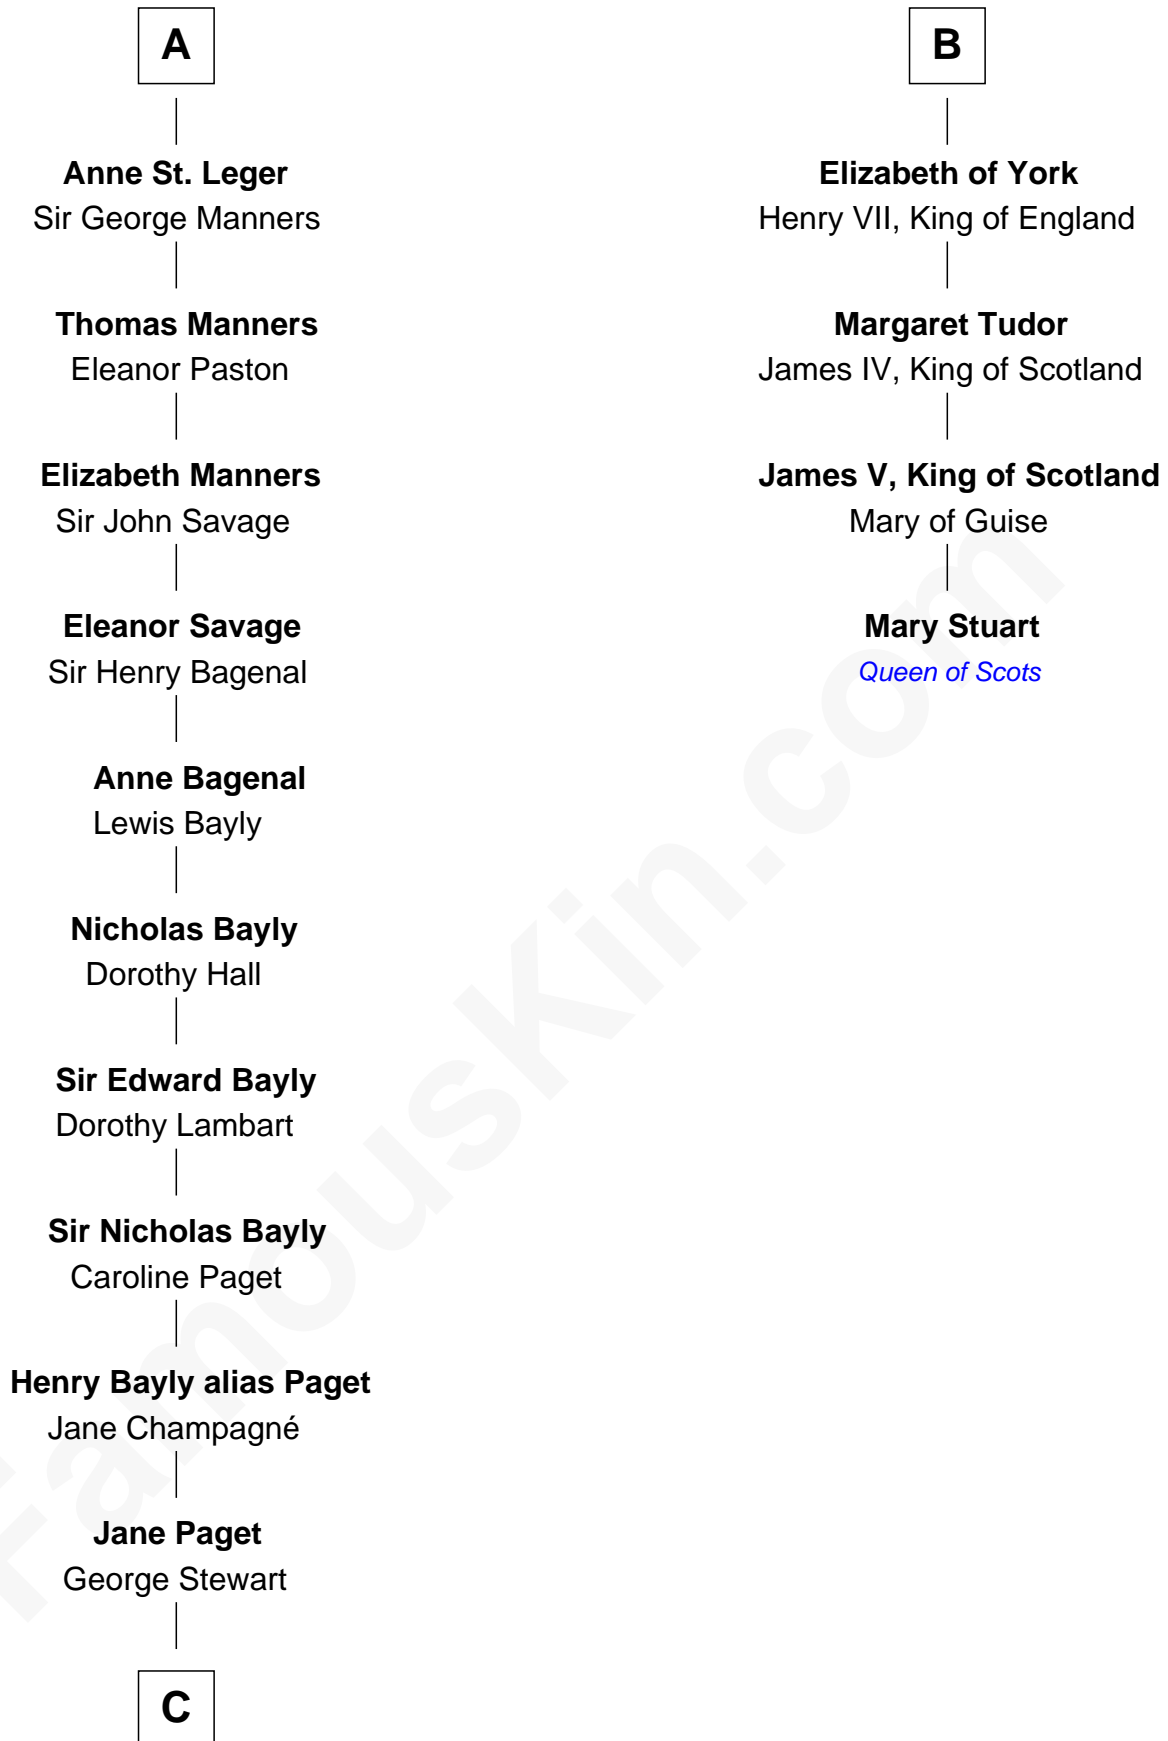

FamousKin.com

Relationship Chart of

Sir Winston Churchill

Prime Minister of the United Kingdom

10th cousin 10 times removed of

Mary Stuart

Queen of Scots

Sir William de Fiennes

Sir Ralph Neville

Joan Beaufort

Cecily Neville

Sir Richard Plantagenet

Edward IV, King of England

Elizabeth Woodville

B

C

—
Jane Stewart

Sir George Spencer-Churchill

—
Sir John Winston Spencer-Churchill

Frances Anne Emily Vane

—
Randolph Henry Spencer-Churchill

Jeanette Jerome

—
Sir Winston Churchill

Prime Minister of the United Kingdom