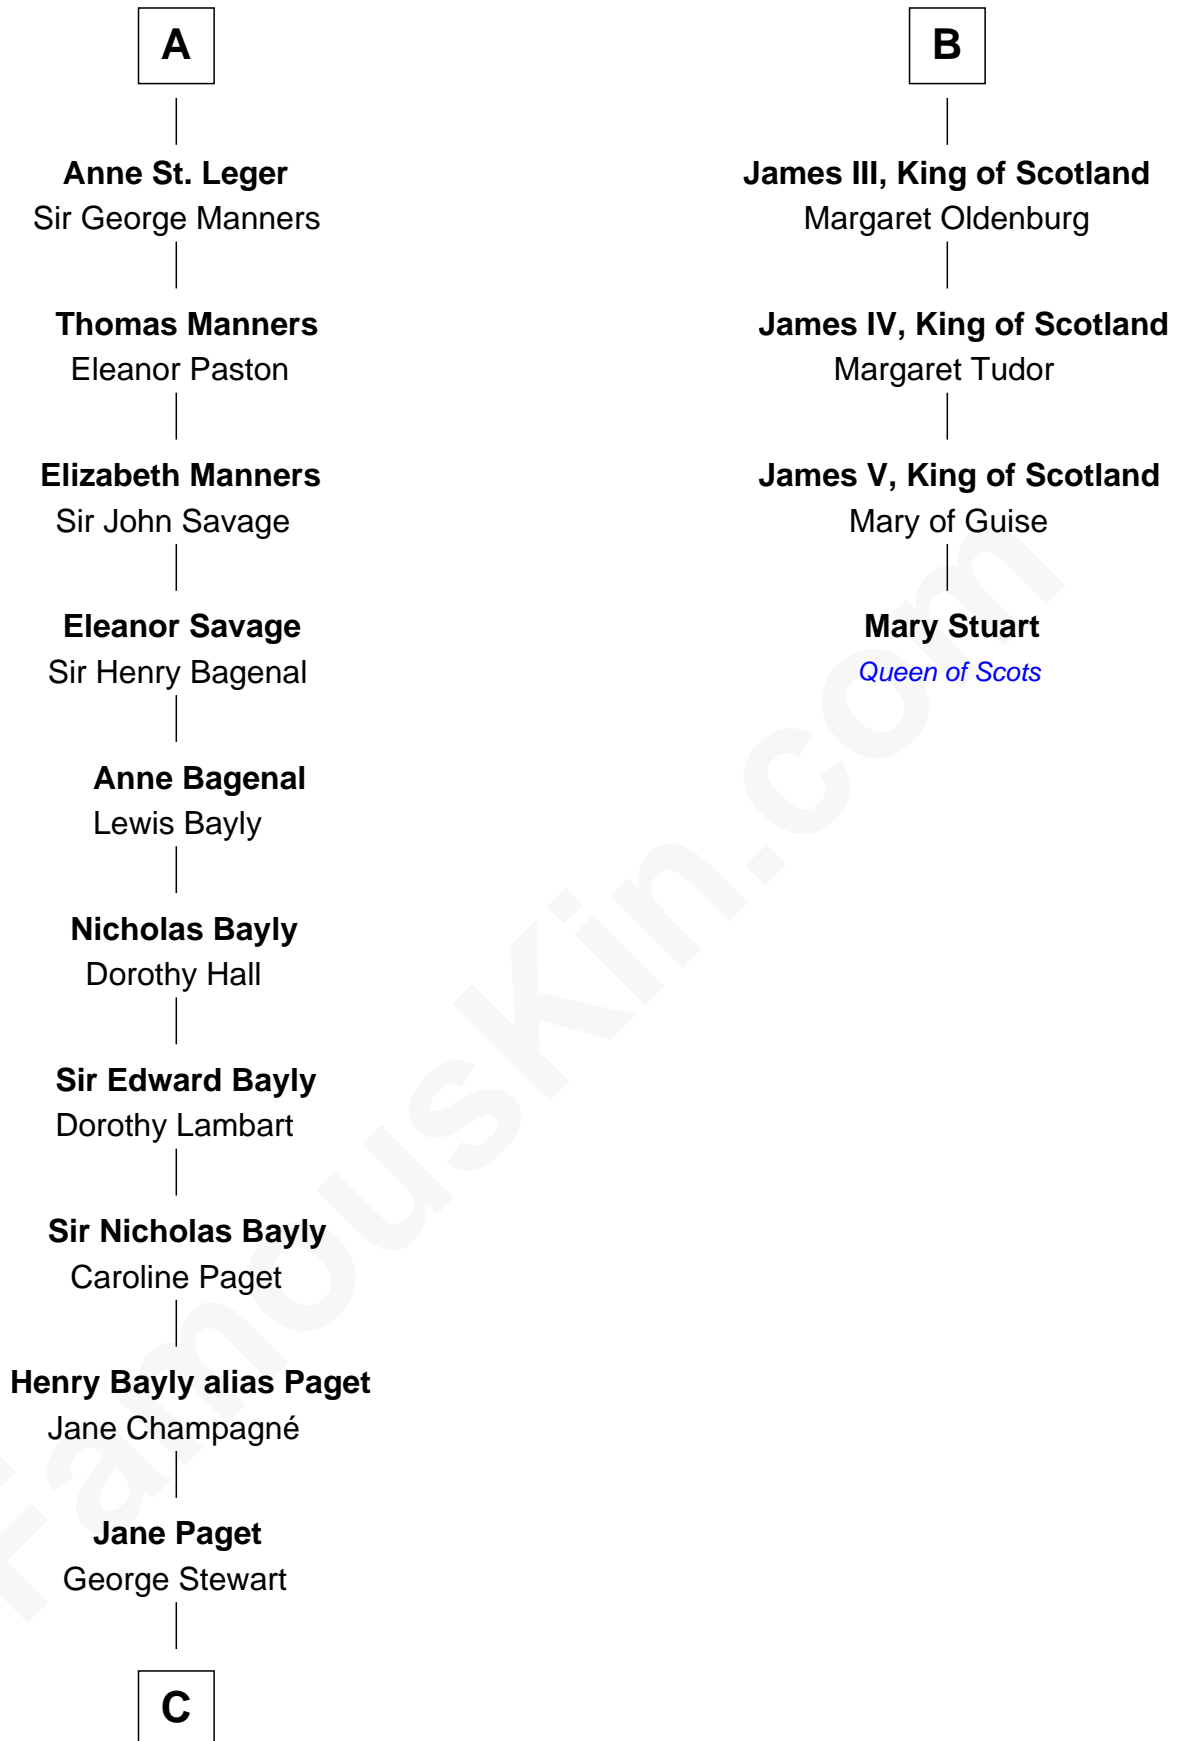

## Relationship Chart of

### Sir Winston Churchill

*Prime Minister of the United Kingdom*

10th cousin 10 times removed of

**Mary Stuart**

*Queen of Scots*

**C**

—  
**Jane Stewart**

Sir George Spencer-Churchill

—  
**Sir John Winston Spencer-Churchill**

Frances Anne Emily Vane

—  
**Randolph Henry Spencer-Churchill**

Jeanette Jerome

—  
**Sir Winston Churchill**

*Prime Minister of the United Kingdom*

FamousKin.com